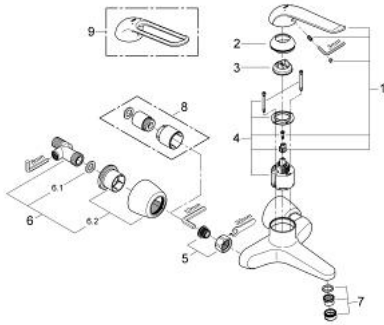

32 779 000 **EUROECO SPECIAL SINGLE-LEVER BASIN MIXER 1/2"**

PRODUCT DESCRIPTION

- Tyc: Chrome
- wall mounted
- GROHE LongLife finish
- GROHE SilkMove 46 mm ceramic cartridge
- maximum flow rate (at 3 bar): 8 l/min
- adjustable flow rate limiter
- adjustable temperature limiter
- adjustable minimum flow rate 2.5 l/min
- laminar flow straightener
- cast spout
- projection 221 mm
- metal lever
- lever length 170 mm
- with lockable S-unions

32 779 000 EUROECO SPECIAL SINGLE-LEVER BASIN MIXER 1/2"

SPARE PARTS

- 1: Lever 170 mm (Spare part-nr. 46689000)
- 2: Cap (Spare part-nr. 46570000)
- 3: Temperature limiter (Spare part-nr. 46375000)
- 4: Cartridge (Spare part-nr. 46048000)
- 5: Screw connection 1/2" (Spare part-nr. 45044000)
- 6: S-union, lockable (Spare part-nr. 12051000)
- 6.1: Seal (Spare part-nr. 0138600M)
- 6.2: Escutcheon (Spare part-nr. 45392000)
- 7: Laminar flow straightener (Spare part-nr. 13960000)
- 8: Extension set, 30 mm (Spare part-nr. 46238000)*
- 9: Lever 160 mm (Spare part-nr. 32871000)*