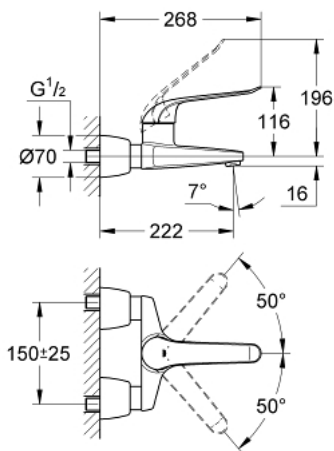

32 779 000 **EUROECO SPECIAL SINGLE-LEVER BASIN MIXER 1/2"**

PRODUCT DESCRIPTION

- Tyc: Chrome
- wall mounted
- GROHE LongLife finish
- GROHE SilkMove 46 mm ceramic cartridge
- maximum flow rate (at 3 bar): 8 l/min
- adjustable flow rate limiter
- adjustable temperature limiter
- adjustable minimum flow rate 2.5 l/min
- laminar flow straightener
- cast spout
- projection 221 mm
- metal lever
- lever length 170 mm
- with lockable S-unions

32 779 000 EUROECO SPECIAL SINGLE-LEVER BASIN MIXER 1/2"

SPARE PARTS

- 1: Lever 170 mm (Spare part-nr. 46689000)
- 2: Cap (Spare part-nr. 46570000)
- 3: Temperature limiter (Spare part-nr. 46375000)
- 4: Cartridge (Spare part-nr. 46048000)
- 5: Screw connection 1/2" (Spare part-nr. 45044000)
- 6: S-union, lockable (Spare part-nr. 12051000)
- 6.1: Seal (Spare part-nr. 0138600M)
- 6.2: Escutcheon (Spare part-nr. 45392000)
- 7: Laminar flow straightener (Spare part-nr. 13960000)
- 8: Extension set, 30 mm (Spare part-nr. 46238000)*
- 9: Lever 160 mm (Spare part-nr. 32871000)*