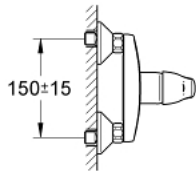

32 780 000 EUROECO SPECIAL SINGLE-LEVER SHOWER MIXER 1/2"

PRODUCT DESCRIPTION

- Colour: chrome
- wall mounted
- GROHE LongLife finish
- GROHE SilkMove 46 mm ceramic cartridge
- GROHE EcoJoy - less water, perfect flow
- adjustable flow rate limiter
- adjustable temperature limiter
- adjustable minimum flow rate 2.5 l/min
- shower bottom outlet 1/2"
- integrated non-return valve
- metal lever
- lever length 120 mm
- S-unions
- protected against backflow
- without shower set

32 780 000 EUROECO SPECIAL SINGLE-LEVER SHOWER MIXER 1/2"

SPARE PARTS

- 1: Lever 120 mm (Spare part-nr. 46688000)
- 2: Cap (Spare part-nr. 46243000)
- 3: Temperature limiter (Spare part-nr. 46375000)
- 4: Cartridge (Spare part-nr. 46048000)
- 5: Screw connection 1/2" (Spare part-nr. 45044000)*
- 6: S-union (Spare part-nr. 12075000)
- 6.1: Seal (Spare part-nr. 0138600M)
- 6.2: Escutcheon (Spare part-nr. 0221000M)
- 7: Non-return valve (Spare part-nr. 08565000)
- 8: Extension 3/4", 20 mm (Spare part-nr. 0713000M)*
- 9: Lever 115 mm (Spare part-nr. 32870000)*