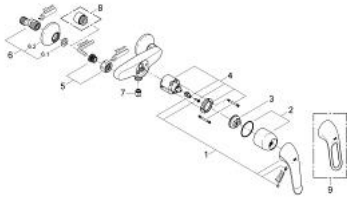

32 780 000 EUROECO SPECIAL SINGLE-LEVER SHOWER MIXER 1/2"

PRODUCT DESCRIPTION

- Colour: chrome
- wall mounted
- GROHE LongLife finish
- GROHE SilkMove 46 mm ceramic cartridge
- GROHE EcoJoy - less water, perfect flow
- adjustable flow rate limiter
- adjustable temperature limiter
- adjustable minimum flow rate 2.5 l/min
- shower bottom outlet 1/2"
- integrated non-return valve
- metal lever
- lever length 120 mm
- S-unions
- protected against backflow
- without shower set

32 780 000 EUROECO SPECIAL SINGLE-LEVER SHOWER MIXER 1/2"

SPARE PARTS

- 1: Lever 120 mm (Spare part-nr. 46688000)
- 2: Cap (Spare part-nr. 46243000)
- 3: Temperature limiter (Spare part-nr. 46375000)
- 4: Cartridge (Spare part-nr. 46048000)
- 5: Screw connection 1/2" (Spare part-nr. 45044000)*
- 6: S-union (Spare part-nr. 12075000)
- 6.1: Seal (Spare part-nr. 0138600M)
- 6.2: Escutcheon (Spare part-nr. 0221000M)
- 7: Non-return valve (Spare part-nr. 08565000)
- 8: Extension 3/4", 20 mm (Spare part-nr. 0713000M)*
- 9: Lever 115 mm (Spare part-nr. 32870000)*