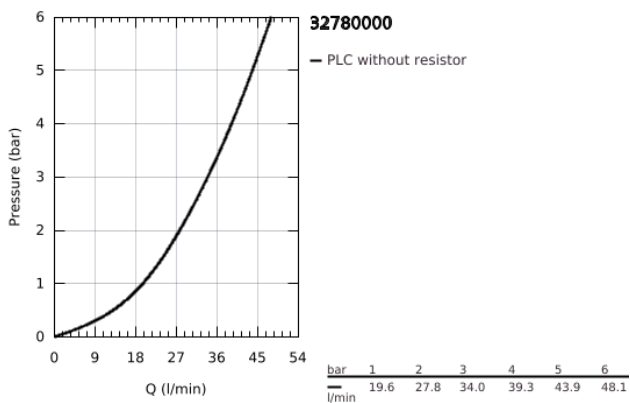

32 780 000 EUROECO SPECIAL SINGLE-LEVER SHOWER MIXER 1/2"

PRODUCT DESCRIPTION

- Colour: chrome
- wall mounted
- GROHE LongLife finish
- GROHE SilkMove 46 mm ceramic cartridge
- GROHE EcoJoy - less water, perfect flow
- adjustable flow rate limiter
- adjustable temperature limiter
- adjustable minimum flow rate 2.5 l/min
- shower bottom outlet 1/2"
- integrated non-return valve
- metal lever
- lever length 120 mm
- S-unions
- protected against backflow
- without shower set

32 780 000 EUROECO SPECIAL SINGLE-LEVER SHOWER MIXER 1/2"

SPARE PARTS

- 1: Lever 120 mm (Spare part-nr. 46688000)
- 2: Cap (Spare part-nr. 46243000)
- 3: Temperature limiter (Spare part-nr. 46375000)
- 4: Cartridge (Spare part-nr. 46048000)
- 5: Screw connection 1/2" (Spare part-nr. 45044000)*
- 6: S-union (Spare part-nr. 12075000)
- 6.1: Seal (Spare part-nr. 0138600M)
- 6.2: Escutcheon (Spare part-nr. 0221000M)
- 7: Non-return valve (Spare part-nr. 08565000)
- 8: Extension 3/4", 20 mm (Spare part-nr. 0713000M)*
- 9: Lever 115 mm (Spare part-nr. 32870000)*