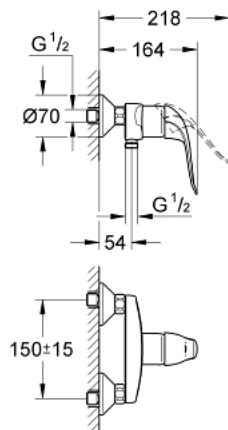

32 780 000 EUROECO SPECIAL SINGLE-LEVER SHOWER MIXER 1/2"

PRODUCT DESCRIPTION

- Colour: chrome
- wall mounted
- GROHE LongLife finish
- GROHE SilkMove 46 mm ceramic cartridge
- GROHE EcoJoy - less water, perfect flow
- adjustable flow rate limiter
- adjustable temperature limiter
- adjustable minimum flow rate 2.5 l/min
- shower bottom outlet 1/2"
- integrated non-return valve
- metal lever
- lever length 120 mm
- S-unions
- protected against backflow
- without shower set

32 780 000 EUROECO SPECIAL SINGLE-LEVER SHOWER MIXER 1/2"

SPARE PARTS

- 1: Lever 120 mm (Spare part-nr. 46688000)
- 2: Cap (Spare part-nr. 46243000)
- 3: Temperature limiter (Spare part-nr. 46375000)
- 4: Cartridge (Spare part-nr. 46048000)
- 5: Screw connection 1/2" (Spare part-nr. 45044000)*
- 6: S-union (Spare part-nr. 12075000)
- 6.1: Seal (Spare part-nr. 0138600M)
- 6.2: Escutcheon (Spare part-nr. 0221000M)
- 7: Non-return valve (Spare part-nr. 08565000)
- 8: Extension 3/4", 20 mm (Spare part-nr. 0713000M)*
- 9: Lever 115 mm (Spare part-nr. 32870000)*