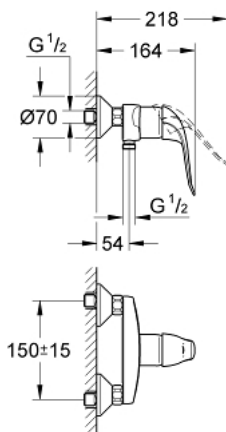

32 780 000 **EUROECO SPECIAL SINGLE-LEVER SHOWER MIXER 1/2"**

**PRODUCT DESCRIPTION**

- Tyc: Chrome
- wall mounted
- GROHE LongLife finish
- GROHE SilkMove 46 mm ceramic cartridge
- GROHE EcoJoy - Less water, perfect flow
- adjustable flow rate limiter
- adjustable temperature limiter
- adjustable minimum flow rate 2.5 l/min
- shower bottom outlet 1/2"
- integrated non-return valve
- metal lever
- lever length 120 mm
- S-unions
- protected against backflow
- without shower set

## 32 780 000 EUROECO SPECIAL SINGLE-LEVER SHOWER MIXER 1/2"

### SPARE PARTS

- 1: Lever 120 mm (Spare part-nr. 46688000)
- 2: Cap (Spare part-nr. 46243000)
- 3: Temperature limiter (Spare part-nr. 46375000)
- 4: Cartridge (Spare part-nr. 46048000)
- 5: Screw connection 1/2" (Spare part-nr. 45044000)\*
- 6: S-union (Spare part-nr. 12075000)
- 6.1: Seal (Spare part-nr. 0138600M)
- 6.2: Escutcheon (Spare part-nr. 0221000M)
- 7: Non-return valve (Spare part-nr. 08565000)
- 8: Extension 3/4", 20 mm (Spare part-nr. 0713000M)\*
- 9: Lever 115 mm (Spare part-nr. 32870000)\*