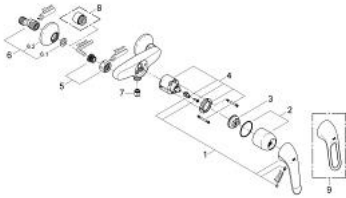

32 780 000 **EUROECO SPECIAL SINGLE-LEVER SHOWER MIXER 1/2"**

**PRODUCT DESCRIPTION**

- Tyc: Chrome
- wall mounted
- GROHE LongLife finish
- GROHE SilkMove 46 mm ceramic cartridge
- GROHE EcoJoy - Less water, perfect flow
- adjustable flow rate limiter
- adjustable temperature limiter
- adjustable minimum flow rate 2.5 l/min
- shower bottom outlet 1/2"
- integrated non-return valve
- metal lever
- lever length 120 mm
- S-unions
- protected against backflow
- without shower set

## 32 780 000 EUROECO SPECIAL SINGLE-LEVER SHOWER MIXER 1/2"

### SPARE PARTS

- 1: Lever 120 mm (Spare part-nr. 46688000)
- 2: Cap (Spare part-nr. 46243000)
- 3: Temperature limiter (Spare part-nr. 46375000)
- 4: Cartridge (Spare part-nr. 46048000)
- 5: Screw connection 1/2" (Spare part-nr. 45044000)\*
- 6: S-union (Spare part-nr. 12075000)
- 6.1: Seal (Spare part-nr. 0138600M)
- 6.2: Escutcheon (Spare part-nr. 0221000M)
- 7: Non-return valve (Spare part-nr. 08565000)
- 8: Extension 3/4", 20 mm (Spare part-nr. 0713000M)\*
- 9: Lever 115 mm (Spare part-nr. 32870000)\*