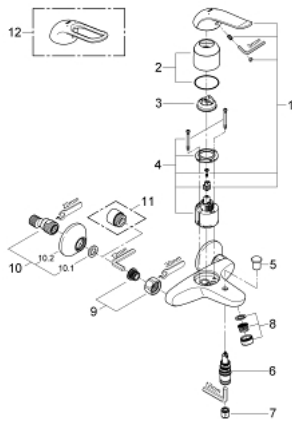

32 783 000 EUROECO SPECIAL SINGLE-LEVER BATH MIXER 1/2"

PRODUCT DESCRIPTION

- Colour: chrome
- wall mounted
- GROHE LongLife finish
- GROHE SilkMove 46 mm ceramic cartridge
- GROHE EcoJoy - less water, perfect flow
- adjustable flow rate limiter
- automatic diverter: bath/shower
- mousseur
- integrated non-return valve
- metal lever
- lever length 120 mm
- temperature limiter
- S-unions
- protected against backflow
- without shower set

32 783 000 EUROECO SPECIAL SINGLE-LEVER BATH MIXER 1/2"

SPARE PARTS

- 1: Lever 120 mm (Spare part-nr. 46688000)
 - 2: Cap (Spare part-nr. 46578000)
 - 3: Temperature limiter (Spare part-nr. 46375000)
 - 4: Cartridge (Spare part-nr. 46048000)
 - 5: Diverter knob (Spare part-nr. 65648000)
 - 6: Diverter (Spare part-nr. 65655000)
 - 7: Non-return valve (Spare part-nr. 08565000)
 - 8: Mousseur (Spare part-nr. 13952000)
 - 9: Screw connection 1/2" (Spare part-nr. 45044000)
 - 10: S-union (Spare part-nr. 12075000)
 - 10.1: Seal (Spare part-nr. 0138600M)
 - 10.2: Escutcheon (Spare part-nr. 0221000M)
 - 11: Extension 3/4", 20 mm (Spare part-nr. 0713000M)*
 - 12: Lever 115 mm (Spare part-nr. 32870000)*
- * Optional accessories