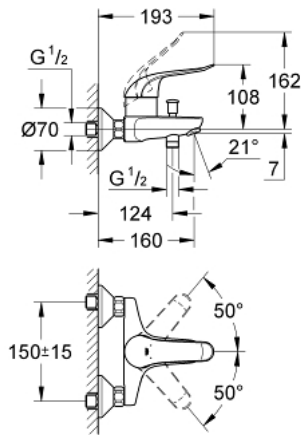

32 783 000 EUROECO SPECIAL SINGLE-LEVER BATH MIXER 1/2"

PRODUCT DESCRIPTION

- Colour: chrome
- wall mounted
- GROHE LongLife finish
- GROHE SilkMove 46 mm ceramic cartridge
- GROHE EcoJoy - less water, perfect flow
- adjustable flow rate limiter
- automatic diverter: bath/shower
- mousseur
- integrated non-return valve
- metal lever
- lever length 120 mm
- temperature limiter
- S-unions
- protected against backflow
- without shower set

32 783 000 EUROECO SPECIAL SINGLE-LEVER BATH MIXER 1/2"

SPARE PARTS

- 1: Lever 120 mm (Spare part-nr. 46688000)
 - 2: Cap (Spare part-nr. 46578000)
 - 3: Temperature limiter (Spare part-nr. 46375000)
 - 4: Cartridge (Spare part-nr. 46048000)
 - 5: Diverter knob (Spare part-nr. 65648000)
 - 6: Diverter (Spare part-nr. 65655000)
 - 7: Non-return valve (Spare part-nr. 08565000)
 - 8: Mousseur (Spare part-nr. 13952000)
 - 9: Screw connection 1/2" (Spare part-nr. 45044000)
 - 10: S-union (Spare part-nr. 12075000)
 - 10.1: Seal (Spare part-nr. 0138600M)
 - 10.2: Escutcheon (Spare part-nr. 0221000M)
 - 11: Extension 3/4", 20 mm (Spare part-nr. 0713000M)*
 - 12: Lever 115 mm (Spare part-nr. 32870000)*
- * Optional accessories