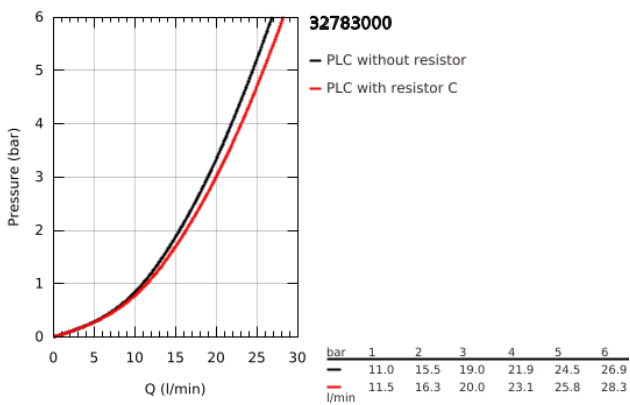

32 783 000 EUROECO SPECIAL SINGLE-LEVER BATH MIXER 1/2"

PRODUCT DESCRIPTION

- Colour: chrome
- wall mounted
- GROHE LongLife finish
- GROHE SilkMove 46 mm ceramic cartridge
- GROHE EcoJoy - less water, perfect flow
- adjustable flow rate limiter
- automatic diverter: bath/shower
- mousseur
- integrated non-return valve
- metal lever
- lever length 120 mm
- temperature limiter
- S-unions
- protected against backflow
- without shower set

32 783 000 EUROECO SPECIAL SINGLE-LEVER BATH MIXER 1/2"

SPARE PARTS

- 1: Lever 120 mm (Spare part-nr. 46688000)
 - 2: Cap (Spare part-nr. 46578000)
 - 3: Temperature limiter (Spare part-nr. 46375000)
 - 4: Cartridge (Spare part-nr. 46048000)
 - 5: Diverter knob (Spare part-nr. 65648000)
 - 6: Diverter (Spare part-nr. 65655000)
 - 7: Non-return valve (Spare part-nr. 08565000)
 - 8: Mousseur (Spare part-nr. 13952000)
 - 9: Screw connection 1/2" (Spare part-nr. 45044000)
 - 10: S-union (Spare part-nr. 12075000)
 - 10.1: Seal (Spare part-nr. 0138600M)
 - 10.2: Escutcheon (Spare part-nr. 0221000M)
 - 11: Extension 3/4", 20 mm (Spare part-nr. 0713000M)*
 - 12: Lever 115 mm (Spare part-nr. 32870000)*
- * Optional accessories