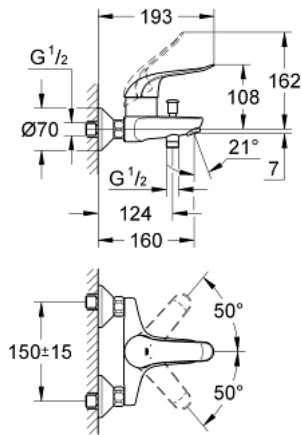

32 783 000 EUROECO SPECIAL SINGLE-LEVER BATH MIXER 1/2"

PRODUCT DESCRIPTION

- Tyc: Chrome
- wall mounted
- GROHE LongLife finish
- GROHE SilkMove 46 mm ceramic cartridge
- GROHE EcoJoy - Less water, perfect flow
- adjustable flow rate limiter
- automatic diverter: bath/shower
- mousseur
- integrated non-return valve
- metal lever
- lever length 120 mm
- temperature limiter
- S-unions
- protected against backflow
- without shower set

32 783 000 EUROECO SPECIAL SINGLE-LEVER BATH MIXER 1/2"

SPARE PARTS

- 1: Lever 120 mm (Spare part-nr. 46688000)
 - 2: Cap (Spare part-nr. 46578000)
 - 3: Temperature limiter (Spare part-nr. 46375000)
 - 4: Cartridge (Spare part-nr. 46048000)
 - 5: Diverter knob (Spare part-nr. 65648000)
 - 6: Diverter (Spare part-nr. 65655000)
 - 7: Non-return valve (Spare part-nr. 08565000)
 - 8: Mousseur (Spare part-nr. 13952000)
 - 9: Screw connection 1/2" (Spare part-nr. 45044000)
 - 10: S-union (Spare part-nr. 12075000)
 - 10.1: Seal (Spare part-nr. 0138600M)
 - 10.2: Escutcheon (Spare part-nr. 0221000M)
 - 11: Extension 3/4", 20 mm (Spare part-nr. 0713000M)*
 - 12: Lever 115 mm (Spare part-nr. 32870000)*
- * Optional accessories