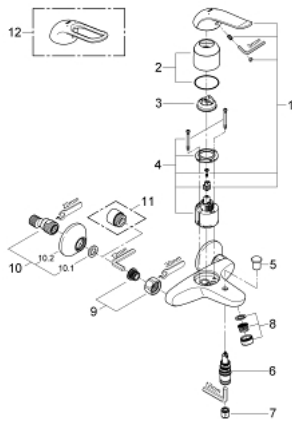

32 783 000 EUROECO SPECIAL SINGLE-LEVER BATH MIXER 1/2"

PRODUCT DESCRIPTION

- Tyc: Chrome
- wall mounted
- GROHE LongLife finish
- GROHE SilkMove 46 mm ceramic cartridge
- GROHE EcoJoy - Less water, perfect flow
- adjustable flow rate limiter
- automatic diverter: bath/shower
- mousseur
- integrated non-return valve
- metal lever
- lever length 120 mm
- temperature limiter
- S-unions
- protected against backflow
- without shower set

32 783 000 EUROECO SPECIAL SINGLE-LEVER BATH MIXER 1/2"

SPARE PARTS

- 1: Lever 120 mm (Spare part-nr. 46688000)
 - 2: Cap (Spare part-nr. 46578000)
 - 3: Temperature limiter (Spare part-nr. 46375000)
 - 4: Cartridge (Spare part-nr. 46048000)
 - 5: Diverter knob (Spare part-nr. 65648000)
 - 6: Diverter (Spare part-nr. 65655000)
 - 7: Non-return valve (Spare part-nr. 08565000)
 - 8: Mousseur (Spare part-nr. 13952000)
 - 9: Screw connection 1/2" (Spare part-nr. 45044000)
 - 10: S-union (Spare part-nr. 12075000)
 - 10.1: Seal (Spare part-nr. 0138600M)
 - 10.2: Escutcheon (Spare part-nr. 0221000M)
 - 11: Extension 3/4", 20 mm (Spare part-nr. 0713000M)*
 - 12: Lever 115 mm (Spare part-nr. 32870000)*
- * Optional accessories