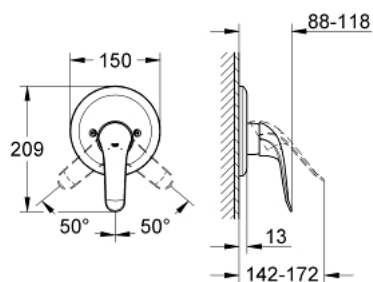

### PRODUCT DESCRIPTION

- Colour: chrome
- set for final installation for
- 33 964 000
- 33 961 000
- 33 962 000
- without concealed body
- GROHE LongLife finish
- metal lever
- lever length 120 mm
- escutcheon and shaft sealing
- metal escutcheon
- screwed
- temperature limiter

### SPARE PARTS

- 1: Lever 120 mm (Spare part-nr. 46688000)
  - 2: Escutcheon (Spare part-nr. 46469000)
  - 2.1: set of screws (Spare part-nr. 46088000)
  - 3: Cap (Spare part-nr. 02693000)
  - 4: Temperature limiter (Spare part-nr. 46375000)
  - 5: Extension set (Spare part-nr. 46191000)\*
  - 6: Extension set (Spare part-nr. 46343000)\*
- \* Optional accessories