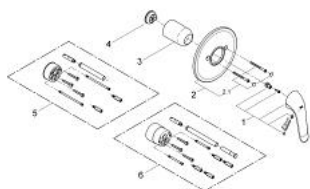

### PRODUCT DESCRIPTION

- Colour: chrome
- set for final installation for
- 33 964 000
- 33 961 000
- 33 962 000
- without concealed body
- GROHE LongLife finish
- metal lever
- lever length 120 mm
- escutcheon and shaft sealing
- metal escutcheon
- screwed
- temperature limiter

### SPARE PARTS

- 1: Lever 120 mm (Spare part-nr. 46688000)
  - 2: Escutcheon (Spare part-nr. 46469000)
  - 2.1: set of screws (Spare part-nr. 46088000)
  - 3: Cap (Spare part-nr. 02693000)
  - 4: Temperature limiter (Spare part-nr. 46375000)
  - 5: Extension set (Spare part-nr. 46191000)\*
  - 6: Extension set (Spare part-nr. 46343000)\*
- \* Optional accessories