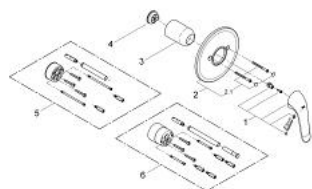

32 784 000 EUROECO SPECIAL SINGLE-LEVER SHOWER MIXER

PRODUCT DESCRIPTION

- Tyc: Chrome
- set for final installation for
- 33 964 000
- 33 961 000
- 33 962 000
- without concealed body
- GROHE LongLife finish
- metal lever
- lever length 120 mm
- escutcheon and shaft sealing
- metal escutcheon
- screwed
- temperature limiter

32 784 000 EUROECO SPECIAL SINGLE-LEVER SHOWER MIXER

SPARE PARTS

- 1: Lever 120 mm (Spare part-nr. 46688000)
 - 2: Escutcheon (Spare part-nr. 46469000)
 - 2.1: Set of screws (Spare part-nr. 46088000)
 - 3: Cap (Spare part-nr. 02693000)
 - 4: Temperature limiter (Spare part-nr. 46375000)
 - 5: Extension set (Spare part-nr. 46191000)*
 - 6: Extension set (Spare part-nr. 46343000)*
- * Optional accessories