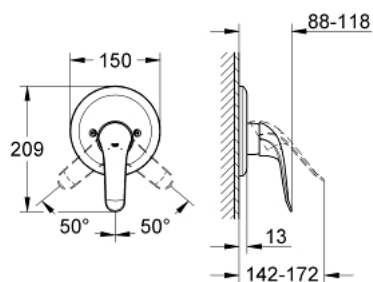

32 784 000 EUROECO SPECIAL SINGLE-LEVER SHOWER MIXER

PRODUCT DESCRIPTION

- Tyc: Chrome
- set for final installation for
- 33 964 000
- 33 961 000
- 33 962 000
- without concealed body
- GROHE LongLife finish
- metal lever
- lever length 120 mm
- escutcheon and shaft sealing
- metal escutcheon
- screwed
- temperature limiter

32 784 000 EUROECO SPECIAL SINGLE-LEVER SHOWER MIXER

SPARE PARTS

- 1: Lever 120 mm (Spare part-nr. 46688000)
 - 2: Escutcheon (Spare part-nr. 46469000)
 - 2.1: Set of screws (Spare part-nr. 46088000)
 - 3: Cap (Spare part-nr. 02693000)
 - 4: Temperature limiter (Spare part-nr. 46375000)
 - 5: Extension set (Spare part-nr. 46191000)*
 - 6: Extension set (Spare part-nr. 46343000)*
- * Optional accessories