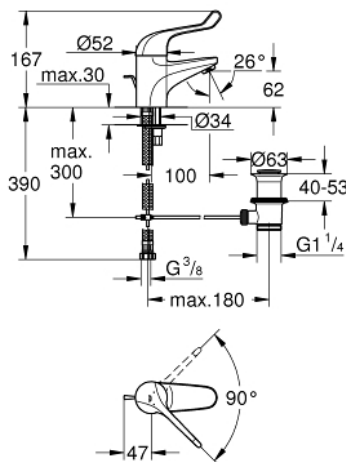

32 788 000 **EUROECO SPECIAL SINGLE-LEVER SAFETY BASIN MIXER 1/2"**

**PRODUCT DESCRIPTION**

- Colour: chrome
- single hole installation
- pop-up waste set 1 1/4"
- GROHE LongLife finish
- maximum flow rate (at 3 bar): 8 l/min
- ceramic cartridge
- adjustable flow rate limiter
- adjustable temperature limiter
- adjustable minimum flow rate 6 l/min.
- laminar flow straightener
- metal lever
- lever length 120 mm
- rapid installation system
- flexible connection hoses

## 32 788 000 EUROECO SPECIAL SINGLE-LEVER SAFETY BASIN MIXER 1/2"

### SPARE PARTS

- 1: Lever 120 mm (Spare part-nr. 46686000)
- 2: Temperature limiter (Spare part-nr. 46277000)
- 3: Cartridge SMB (Spare part-nr. 46278000)
- 4: Hand shower (Spare part-nr. 65936PD0)
- 5: Laminar flow straightener (Spare part-nr. 13960000)
- 6: Shank mounting kit (Spare part-nr. 46249000)
- 7: Waste set 1 1/4" (Spare part-nr. 28910000)
- 7.1: Plug (Spare part-nr. 07182000)
- 7.2: Eccentric rod (Spare part-nr. 07052000)