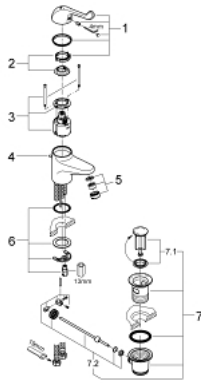

32 788 000 **EUROECO SPECIAL SINGLE-LEVER SAFETY BASIN MIXER 1/2"**

**PRODUCT DESCRIPTION**

- Colour: chrome
- single hole installation
- pop-up waste set 1 1/4"
- GROHE LongLife finish
- maximum flow rate (at 3 bar): 8 l/min
- ceramic cartridge
- adjustable flow rate limiter
- adjustable temperature limiter
- adjustable minimum flow rate 6 l/min.
- laminar flow straightener
- metal lever
- lever length 120 mm
- rapid installation system
- flexible connection hoses

## 32 788 000 EUROECO SPECIAL SINGLE-LEVER SAFETY BASIN MIXER 1/2"

### SPARE PARTS

- 1: Lever 120 mm (Spare part-nr. 46686000)
- 2: Temperature limiter (Spare part-nr. 46277000)
- 3: Cartridge SMB (Spare part-nr. 46278000)
- 4: Hand shower (Spare part-nr. 65936PD0)
- 5: Laminar flow straightener (Spare part-nr. 13960000)
- 6: Shank mounting kit (Spare part-nr. 46249000)
- 7: Waste set 1 1/4" (Spare part-nr. 28910000)
- 7.1: Plug (Spare part-nr. 07182000)
- 7.2: Eccentric rod (Spare part-nr. 07052000)