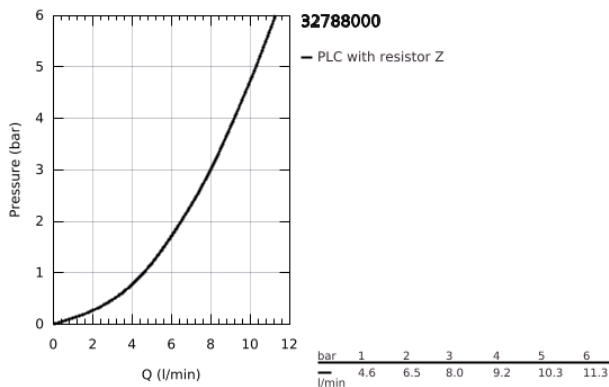

32 788 000 **EUROECO SPECIAL SINGLE-LEVER SAFETY BASIN MIXER 1/2"**

**PRODUCT DESCRIPTION**

- Colour: chrome
- single hole installation
- pop-up waste set 1 1/4"
- GROHE LongLife finish
- maximum flow rate (at 3 bar): 8 l/min
- ceramic cartridge
- adjustable flow rate limiter
- adjustable temperature limiter
- adjustable minimum flow rate 6 l/min.
- laminar flow straightener
- metal lever
- lever length 120 mm
- rapid installation system
- flexible connection hoses

## 32 788 000 EUROECO SPECIAL SINGLE-LEVER SAFETY BASIN MIXER 1/2"

### SPARE PARTS

- 1: Lever 120 mm (Spare part-nr. 46686000)
- 2: Temperature limiter (Spare part-nr. 46277000)
- 3: Cartridge SMB (Spare part-nr. 46278000)
- 4: Hand shower (Spare part-nr. 65936PD0)
- 5: Laminar flow straightener (Spare part-nr. 13960000)
- 6: Shank mounting kit (Spare part-nr. 46249000)
- 7: Waste set 1 1/4" (Spare part-nr. 28910000)
- 7.1: Plug (Spare part-nr. 07182000)
- 7.2: Eccentric rod (Spare part-nr. 07052000)