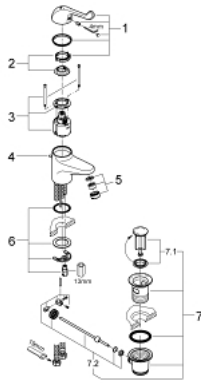

32 788 000 **EUROECO SPECIAL SINGLE-LEVER SAFETY BASIN MIXER 1/2"**

PRODUCT DESCRIPTION

- Tyc: Chrome
- single hole installation
- pop-up waste set 1 1/4"
- GROHE LongLife finish
- maximum flow rate (at 3 bar): 8 l/min
- ceramic cartridge
- adjustable flow rate limiter
- adjustable temperature limiter
- adjustable minimum flow rate 6 l/min.
- laminar flow straightener
- metal lever
- lever length 120 mm
- rapid installation system
- flexible connection hoses

32 788 000 EUROECO SPECIAL SINGLE-LEVER SAFETY BASIN MIXER 1/2"

SPARE PARTS

- 1: Lever 120 mm (Spare part-nr. 46686000)
- 2: Temperature limiter (Spare part-nr. 46277000)
- 3: Cartridge SMB (Spare part-nr. 46278000)
- 4: Lift rod (Spare part-nr. 65936PD0)
- 5: Laminar flow straightener (Spare part-nr. 13960000)
- 6: Shank mounting kit (Spare part-nr. 46249000)
- 7: Waste set 1 1/4" (Spare part-nr. 28910000)
- 7.1: Plug (Spare part-nr. 07182000)
- 7.2: Eccentric rod (Spare part-nr. 07052000)