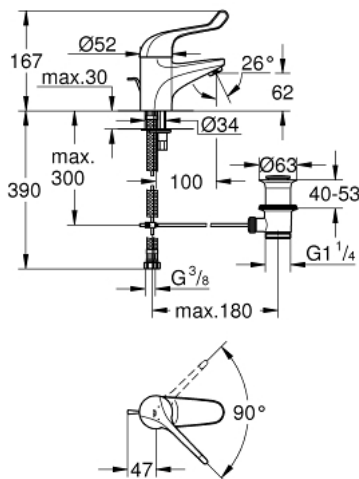

32 788 000 **EUROECO SPECIAL SINGLE-LEVER SAFETY BASIN MIXER 1/2"**

PRODUCT DESCRIPTION

- Tyc: Chrome
- single hole installation
- pop-up waste set 1 1/4"
- GROHE LongLife finish
- maximum flow rate (at 3 bar): 8 l/min
- ceramic cartridge
- adjustable flow rate limiter
- adjustable temperature limiter
- adjustable minimum flow rate 6 l/min.
- laminar flow straightener
- metal lever
- lever length 120 mm
- rapid installation system
- flexible connection hoses

32 788 000 EUROECO SPECIAL SINGLE-LEVER SAFETY BASIN MIXER 1/2"

SPARE PARTS

- 1: Lever 120 mm (Spare part-nr. 46686000)
- 2: Temperature limiter (Spare part-nr. 46277000)
- 3: Cartridge SMB (Spare part-nr. 46278000)
- 4: Lift rod (Spare part-nr. 65936PD0)
- 5: Laminar flow straightener (Spare part-nr. 13960000)
- 6: Shank mounting kit (Spare part-nr. 46249000)
- 7: Waste set 1 1/4" (Spare part-nr. 28910000)
- 7.1: Plug (Spare part-nr. 07182000)
- 7.2: Eccentric rod (Spare part-nr. 07052000)