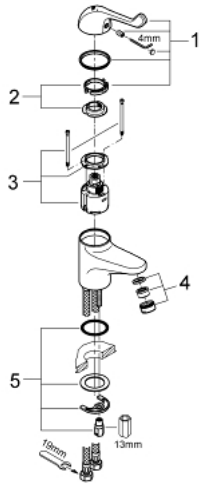

32 789 000 **EUROECO SPECIAL / SSC SINGLE-LEVER SAFETY BASIN MIXER 1/2"**

PRODUCT DESCRIPTION

- Tyc: Chrome
- single hole installation
- smooth body
- GROHE LongLife finish
- maximum flow rate (at 3 bar): 8 l/min
- ceramic cartridge
- adjustable flow rate limiter
- adjustable temperature limiter
- adjustable minimum flow rate 6 l/min.
- laminar flow straightener
- metal lever
- lever length 120 mm
- rapid installation system
- flexible connection hoses

32 789 000 **EUROECO SPECIAL / SSC SINGLE-LEVER SAFETY BASIN MIXER 1/2"**

SPARE PARTS

- 1: Lever 120 mm (Spare part-nr. 46686000)
- 2: Temperature limiter (Spare part-nr. 46277000)
- 3: Cartridge SMB (Spare part-nr. 46278000)
- 4: Laminar flow straightener (Spare part-nr. 13960000)
- 5: Shank mounting kit (Spare part-nr. 46249000)