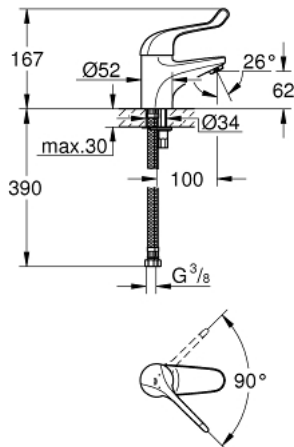

32 789 000 **EUROECO SPECIAL / SSC SINGLE-LEVER SAFETY BASIN MIXER 1/2"**

PRODUCT DESCRIPTION

- Tyc: Chrome
- single hole installation
- smooth body
- GROHE LongLife finish
- maximum flow rate (at 3 bar): 8 l/min
- ceramic cartridge
- adjustable flow rate limiter
- adjustable temperature limiter
- adjustable minimum flow rate 6 l/min.
- laminar flow straightener
- metal lever
- lever length 120 mm
- rapid installation system
- flexible connection hoses

32 789 000 **EUROECO SPECIAL / SSC SINGLE-LEVER SAFETY BASIN MIXER 1/2"**

SPARE PARTS

- 1: Lever 120 mm (Spare part-nr. 46686000)
- 2: Temperature limiter (Spare part-nr. 46277000)
- 3: Cartridge SMB (Spare part-nr. 46278000)
- 4: Laminar flow straightener (Spare part-nr. 13960000)
- 5: Shank mounting kit (Spare part-nr. 46249000)