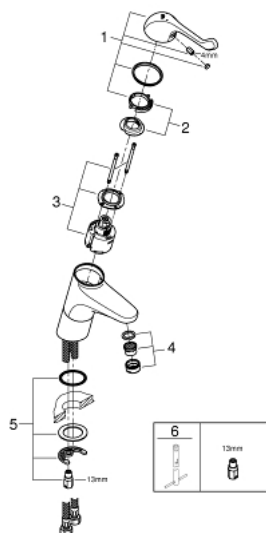

32 790 000 **EUROECO SPECIAL / SSC SINGLE-LEVER SAFETY BASIN MIXER 1/2"**

PRODUCT DESCRIPTION

- Tyc: Chrome
- single hole installation
- smooth body
- high version
- GROHE LongLife finish
- maximum flow rate (at 3 bar): 8 l/min
- ceramic cartridge
- adjustable flow rate limiter
- adjustable temperature limiter
- adjustable minimum flow rate 6 l/min.
- laminar flow straightener
- metal lever
- lever length 120 mm
- rapid installation system
- flexible connection hoses
- min. recommended pressure 1.0 bar

32 790 000 **EUROECO SPECIAL / SSC SINGLE-LEVER SAFETY BASIN MIXER 1/2"**

SPARE PARTS

- 1: Lever 120 mm (Spare part-nr. 46686000)
 - 2: Temperature limiter (Spare part-nr. 46277000)
 - 3: Cartridge SMB (Spare part-nr. 46278000)
 - 4: Laminar flow straightener (Spare part-nr. 13960000)
 - 5: Shank mounting kit (Spare part-nr. 46249000)
 - 6: Mounting wrench (Spare part-nr. 19017000)*
- * Optional accessories