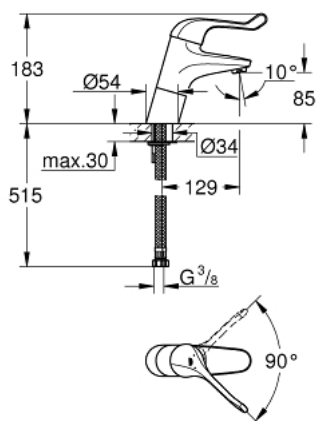

32 790 000 **EUROECO SPECIAL / SSC SINGLE-LEVER SAFETY BASIN MIXER 1/2"**

PRODUCT DESCRIPTION

- Tyc: Chrome
- single hole installation
- smooth body
- high version
- GROHE LongLife finish
- maximum flow rate (at 3 bar): 8 l/min
- ceramic cartridge
- adjustable flow rate limiter
- adjustable temperature limiter
- adjustable minimum flow rate 6 l/min.
- laminar flow straightener
- metal lever
- lever length 120 mm
- rapid installation system
- flexible connection hoses
- min. recommended pressure 1.0 bar

32 790 000 **EUROECO SPECIAL / SSC SINGLE-LEVER SAFETY BASIN MIXER 1/2"**

SPARE PARTS

- 1: Lever 120 mm (Spare part-nr. 46686000)
 - 2: Temperature limiter (Spare part-nr. 46277000)
 - 3: Cartridge SMB (Spare part-nr. 46278000)
 - 4: Laminar flow straightener (Spare part-nr. 13960000)
 - 5: Shank mounting kit (Spare part-nr. 46249000)
 - 6: Mounting wrench (Spare part-nr. 19017000)*
- * Optional accessories