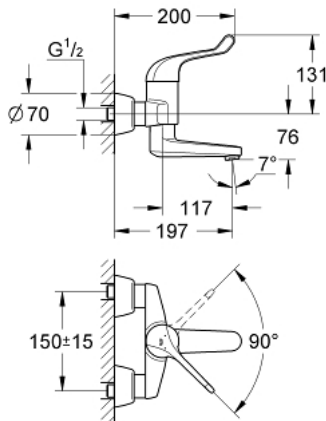

### 32 792 000 EUROECO SPECIAL / SSC SINGLE-LEVER SAFETY BASIN MIXER 1/2"

#### PRODUCT DESCRIPTION

- Colour: chrome
- wall mounted
- GROHE LongLife finish
- maximum flow rate (at 3 bar): 8 l/min
- ceramic cartridge
- adjustable flow rate limiter
- adjustable temperature limiter
- adjustable minimum flow rate 6 l/min.
- cast swivel spout, lockable with flow straightener
- swivel area 90°
- projection 197 mm
- metal lever
- lever length 120 mm
- S-unions
- min. recommended pressure 1.0 bar

32 792 000 **EUROECO SPECIAL / SSC SINGLE-LEVER SAFETY BASIN MIXER 1/2"**

**SPARE PARTS**

- 1: Lever 120 mm (Spare part-nr. 46686000)
  - 2: Temperature limiter (Spare part-nr. 46277000)
  - 3: Cartridge SMB (Spare part-nr. 46278000)
  - 4: Screw connection 1/2" (Spare part-nr. 45044000)
  - 5: S-union (Spare part-nr. 12058000)
  - 5.1: Seal (Spare part-nr. 0138600M)
  - 5.2: Covering escutcheon (Spare part-nr. 45545000)
  - 6: Cast swivel spout (Spare part-nr. 13269000)
  - 6.1: Stop screw (Spare part-nr. 4669000M)
  - 6.2: Sealing washer (Spare part-nr. 0128500M)
  - 6.3: set of screws (Spare part-nr. 46670000)
  - 6.4: Laminar flow straightener (Spare part-nr. 13960000)
  - 7: Extension 30 (Spare part-nr. 46238000)\*
  - 8: Special spanner (Spare part-nr. 19377000)\*
- \* Optional accessories