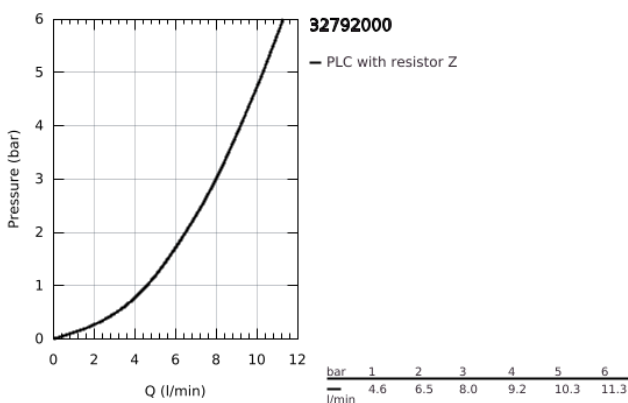

### 32 792 000 EUROECO SPECIAL / SSC SINGLE-LEVER SAFETY BASIN MIXER 1/2"

#### PRODUCT DESCRIPTION

- Colour: chrome
- wall mounted
- GROHE LongLife finish
- maximum flow rate (at 3 bar): 8 l/min
- ceramic cartridge
- adjustable flow rate limiter
- adjustable temperature limiter
- adjustable minimum flow rate 6 l/min.
- cast swivel spout, lockable with flow straightener
- swivel area 90°
- projection 197 mm
- metal lever
- lever length 120 mm
- S-unions
- min. recommended pressure 1.0 bar

32 792 000 **EUROECO SPECIAL / SSC SINGLE-LEVER SAFETY BASIN MIXER 1/2"**

**SPARE PARTS**

- 1: Lever 120 mm (Spare part-nr. 46686000)
  - 2: Temperature limiter (Spare part-nr. 46277000)
  - 3: Cartridge SMB (Spare part-nr. 46278000)
  - 4: Screw connection 1/2" (Spare part-nr. 45044000)
  - 5: S-union (Spare part-nr. 12058000)
  - 5.1: Seal (Spare part-nr. 0138600M)
  - 5.2: Covering escutcheon (Spare part-nr. 45545000)
  - 6: Cast swivel spout (Spare part-nr. 13269000)
  - 6.1: Stop screw (Spare part-nr. 4669000M)
  - 6.2: Sealing washer (Spare part-nr. 0128500M)
  - 6.3: set of screws (Spare part-nr. 46670000)
  - 6.4: Laminar flow straightener (Spare part-nr. 13960000)
  - 7: Extension 30 (Spare part-nr. 46238000)\*
  - 8: Special spanner (Spare part-nr. 19377000)\*
- \* Optional accessories