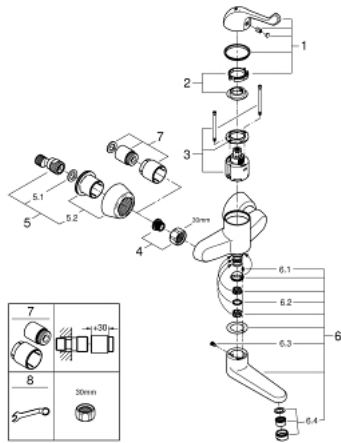

### 32 792 000 EUROECO SPECIAL / SSC SINGLE-LEVER SAFETY BASIN MIXER 1/2"

#### PRODUCT DESCRIPTION

- Colour: chrome
- wall mounted
- GROHE LongLife finish
- maximum flow rate (at 3 bar): 8 l/min
- ceramic cartridge
- adjustable flow rate limiter
- adjustable temperature limiter
- adjustable minimum flow rate 6 l/min.
- cast swivel spout, lockable with flow straightener
- swivel area 90°
- projection 197 mm
- metal lever
- lever length 120 mm
- S-unions
- min. recommended pressure 1.0 bar

32 792 000 **EUROECO SPECIAL / SSC SINGLE-LEVER SAFETY BASIN MIXER 1/2"**

**SPARE PARTS**

- 1: Lever 120 mm (Spare part-nr. 46686000)
  - 2: Temperature limiter (Spare part-nr. 46277000)
  - 3: Cartridge SMB (Spare part-nr. 46278000)
  - 4: Screw connection 1/2" (Spare part-nr. 45044000)
  - 5: S-union (Spare part-nr. 12058000)
  - 5.1: Seal (Spare part-nr. 0138600M)
  - 5.2: Covering escutcheon (Spare part-nr. 45545000)
  - 6: Cast swivel spout (Spare part-nr. 13269000)
  - 6.1: Stop screw (Spare part-nr. 4669000M)
  - 6.2: Sealing washer (Spare part-nr. 0128500M)
  - 6.3: set of screws (Spare part-nr. 46670000)
  - 6.4: Laminar flow straightener (Spare part-nr. 13960000)
  - 7: Extension 30 (Spare part-nr. 46238000)\*
  - 8: Special spanner (Spare part-nr. 19377000)\*
- \* Optional accessories