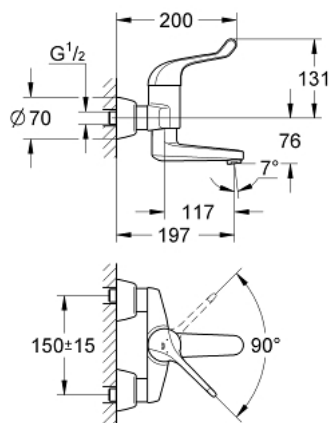

32 792 000 **EUROECO SPECIAL / SSC SINGLE-LEVER SAFETY BASIN MIXER 1/2"**

PRODUCT DESCRIPTION

- Tyc: Chrome
- wall mounted
- GROHE LongLife finish
- maximum flow rate (at 3 bar): 8 l/min
- ceramic cartridge
- adjustable flow rate limiter
- adjustable temperature limiter
- adjustable minimum flow rate 6 l/min.
- cast swivel spout, lockable with flow straightener
- swivel area 90°
- projection 197 mm
- metal lever
- lever length 120 mm
- S-unions
- min. recommended pressure 1.0 bar

32 792 000 EUROECO SPECIAL / SSC SINGLE-LEVER SAFETY BASIN MIXER 1/2"

SPARE PARTS

- 1: Lever 120 mm (Spare part-nr. 46686000)
 - 2: Temperature limiter (Spare part-nr. 46277000)
 - 3: Cartridge SMB (Spare part-nr. 46278000)
 - 4: Screw connection 1/2" (Spare part-nr. 45044000)
 - 5: S-union (Spare part-nr. 12058000)
 - 5.1: Seal (Spare part-nr. 0138600M)
 - 5.2: Covering escutcheon (Spare part-nr. 45545000)
 - 6: Cast swivel spout (Spare part-nr. 13269000)
 - 6.1: Stop screw (Spare part-nr. 4669000M)
 - 6.2: Sealing washer (Spare part-nr. 0128500M)
 - 6.3: Set of screws (Spare part-nr. 46670000)
 - 6.4: Laminar flow straightener (Spare part-nr. 13960000)
 - 7: Extension set, 30 mm (Spare part-nr. 46238000)*
 - 8: Special spanner (Spare part-nr. 19377000)*
- * Optional accessories