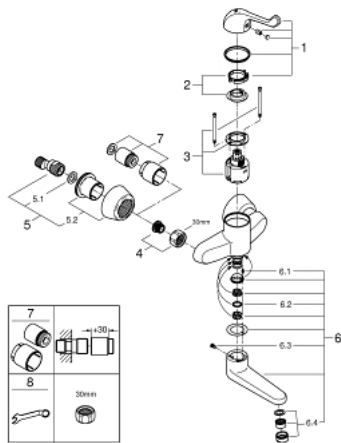

32 792 000 **EUROECO SPECIAL / SSC SINGLE-LEVER SAFETY BASIN MIXER 1/2"**

PRODUCT DESCRIPTION

- Tyc: Chrome
- wall mounted
- GROHE LongLife finish
- maximum flow rate (at 3 bar): 8 l/min
- ceramic cartridge
- adjustable flow rate limiter
- adjustable temperature limiter
- adjustable minimum flow rate 6 l/min.
- cast swivel spout, lockable with flow straightener
- swivel area 90°
- projection 197 mm
- metal lever
- lever length 120 mm
- S-unions
- min. recommended pressure 1.0 bar

32 792 000 EUROECO SPECIAL / SSC SINGLE-LEVER SAFETY BASIN MIXER 1/2"

SPARE PARTS

- 1: Lever 120 mm (Spare part-nr. 46686000)
 - 2: Temperature limiter (Spare part-nr. 46277000)
 - 3: Cartridge SMB (Spare part-nr. 46278000)
 - 4: Screw connection 1/2" (Spare part-nr. 45044000)
 - 5: S-union (Spare part-nr. 12058000)
 - 5.1: Seal (Spare part-nr. 0138600M)
 - 5.2: Covering escutcheon (Spare part-nr. 45545000)
 - 6: Cast swivel spout (Spare part-nr. 13269000)
 - 6.1: Stop screw (Spare part-nr. 4669000M)
 - 6.2: Sealing washer (Spare part-nr. 0128500M)
 - 6.3: Set of screws (Spare part-nr. 46670000)
 - 6.4: Laminar flow straightener (Spare part-nr. 13960000)
 - 7: Extension set, 30 mm (Spare part-nr. 46238000)*
 - 8: Special spanner (Spare part-nr. 19377000)*
- * Optional accessories