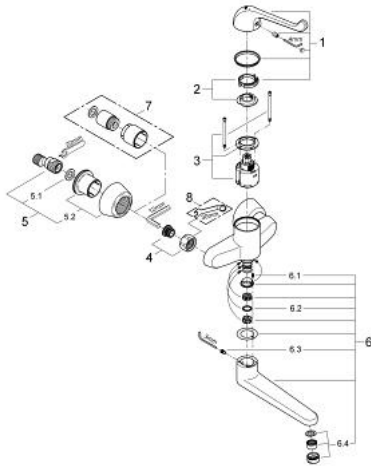

32 793 000 **EUROECO SPECIAL / SSC SINGLE-LEVER SAFETY BASIN MIXER 1/2"**

PRODUCT DESCRIPTION

- Colour: chrome
- wall mounted
- GROHE LongLife finish
- maximum flow rate (at 3 bar): 8 l/min
- ceramic cartridge
- adjustable flow rate limiter
- adjustable temperature limiter
- adjustable minimum flow rate 6 l/min.
- cast swivel spout, lockable with flow straightener
- swivel area 90°
- projection 256 mm
- metal lever
- lever length 170 mm
- S-unions
- min. recommended pressure 1.0 bar

32 793 000 **EUROECO SPECIAL / SSC SINGLE-LEVER SAFETY BASIN MIXER 1/2"**

SPARE PARTS

- 1: Lever 170 mm (Spare part-nr. 46687000)
 - 2: Temperature limiter (Spare part-nr. 46277000)
 - 3: Cartridge SMB (Spare part-nr. 46278000)
 - 4: Screw connection 1/2" (Spare part-nr. 45044000)
 - 5: S-union (Spare part-nr. 12058000)
 - 5.1: Seal (Spare part-nr. 0138600M)
 - 5.2: Covering escutcheon (Spare part-nr. 45545000)
 - 6: Cast swivel spout (Spare part-nr. 13270000)
 - 6.1: Stop screw (Spare part-nr. 4669000M)
 - 6.2: Sealing washer (Spare part-nr. 0128500M)
 - 6.3: set of screws (Spare part-nr. 46670000)
 - 6.4: Laminar flow straightener (Spare part-nr. 13960000)
 - 7: Extension 30 (Spare part-nr. 46238000)*
 - 8: Special spanner (Spare part-nr. 19377000)*
- * Optional accessories