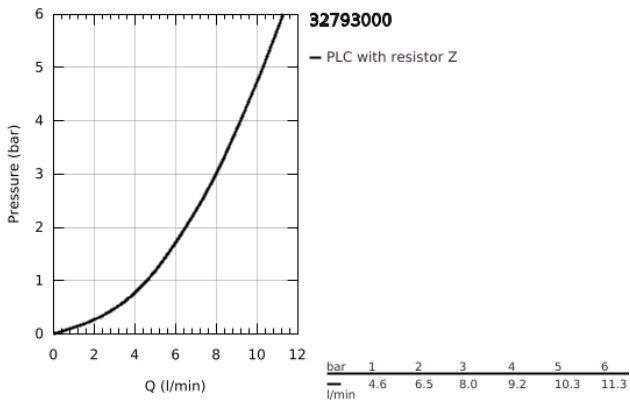

32 793 000 **EUROECO SPECIAL / SSC SINGLE-LEVER SAFETY BASIN MIXER 1/2"**

PRODUCT DESCRIPTION

- Colour: chrome
- wall mounted
- GROHE LongLife finish
- maximum flow rate (at 3 bar): 8 l/min
- ceramic cartridge
- adjustable flow rate limiter
- adjustable temperature limiter
- adjustable minimum flow rate 6 l/min.
- cast swivel spout, lockable with flow straightener
- swivel area 90°
- projection 256 mm
- metal lever
- lever length 170 mm
- S-unions
- min. recommended pressure 1.0 bar

32 793 000 **EUROECO SPECIAL / SSC SINGLE-LEVER SAFETY BASIN MIXER 1/2"**

SPARE PARTS

- 1: Lever 170 mm (Spare part-nr. 46687000)
 - 2: Temperature limiter (Spare part-nr. 46277000)
 - 3: Cartridge SMB (Spare part-nr. 46278000)
 - 4: Screw connection 1/2" (Spare part-nr. 45044000)
 - 5: S-union (Spare part-nr. 12058000)
 - 5.1: Seal (Spare part-nr. 0138600M)
 - 5.2: Covering escutcheon (Spare part-nr. 45545000)
 - 6: Cast swivel spout (Spare part-nr. 13270000)
 - 6.1: Stop screw (Spare part-nr. 4669000M)
 - 6.2: Sealing washer (Spare part-nr. 0128500M)
 - 6.3: set of screws (Spare part-nr. 46670000)
 - 6.4: Laminar flow straightener (Spare part-nr. 13960000)
 - 7: Extension 30 (Spare part-nr. 46238000)*
 - 8: Special spanner (Spare part-nr. 19377000)*
- * Optional accessories