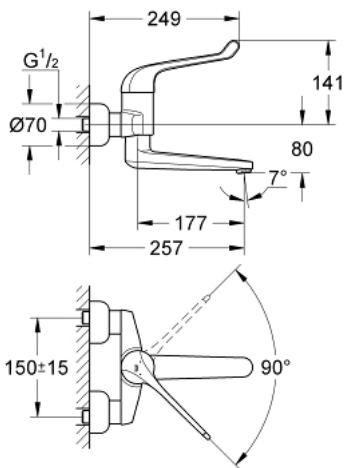

32 793 000 **EUROECO SPECIAL / SSC SINGLE-LEVER SAFETY BASIN MIXER 1/2"**

PRODUCT DESCRIPTION

- Colour: chrome
- wall mounted
- GROHE LongLife finish
- maximum flow rate (at 3 bar): 8 l/min
- ceramic cartridge
- adjustable flow rate limiter
- adjustable temperature limiter
- adjustable minimum flow rate 6 l/min.
- cast swivel spout, lockable with flow straightener
- swivel area 90°
- projection 256 mm
- metal lever
- lever length 170 mm
- S-unions
- min. recommended pressure 1.0 bar

32 793 000 **EUROECO SPECIAL / SSC SINGLE-LEVER SAFETY BASIN MIXER 1/2"**

SPARE PARTS

- 1: Lever 170 mm (Spare part-nr. 46687000)
 - 2: Temperature limiter (Spare part-nr. 46277000)
 - 3: Cartridge SMB (Spare part-nr. 46278000)
 - 4: Screw connection 1/2" (Spare part-nr. 45044000)
 - 5: S-union (Spare part-nr. 12058000)
 - 5.1: Seal (Spare part-nr. 0138600M)
 - 5.2: Covering escutcheon (Spare part-nr. 45545000)
 - 6: Cast swivel spout (Spare part-nr. 13270000)
 - 6.1: Stop screw (Spare part-nr. 4669000M)
 - 6.2: Sealing washer (Spare part-nr. 0128500M)
 - 6.3: set of screws (Spare part-nr. 46670000)
 - 6.4: Laminar flow straightener (Spare part-nr. 13960000)
 - 7: Extension 30 (Spare part-nr. 46238000)*
 - 8: Special spanner (Spare part-nr. 19377000)*
- * Optional accessories