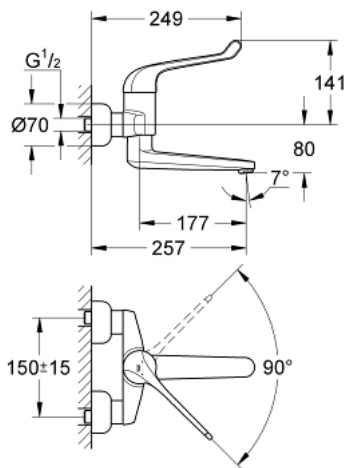

32 793 000 **EUROECO SPECIAL / SSC SINGLE-LEVER SAFETY BASIN MIXER 1/2"**

PRODUCT DESCRIPTION

- Tyc: Chrome
- wall mounted
- GROHE LongLife finish
- maximum flow rate (at 3 bar): 8 l/min
- ceramic cartridge
- adjustable flow rate limiter
- adjustable temperature limiter
- adjustable minimum flow rate 6 l/min.
- cast swivel spout, lockable with flow straightener
- swivel area 90°
- projection 256 mm
- metal lever
- lever length 170 mm
- S-unions
- min. recommended pressure 1.0 bar

32 793 000 **EUROECO SPECIAL / SSC SINGLE-LEVER SAFETY BASIN MIXER 1/2"**

SPARE PARTS

- 1: Lever 170 mm (Spare part-nr. 46687000)
 - 2: Temperature limiter (Spare part-nr. 46277000)
 - 3: Cartridge SMB (Spare part-nr. 46278000)
 - 4: Screw connection 1/2" (Spare part-nr. 45044000)
 - 5: S-union (Spare part-nr. 12058000)
 - 5.1: Seal (Spare part-nr. 0138600M)
 - 5.2: Covering escutcheon (Spare part-nr. 45545000)
 - 6: Cast swivel spout (Spare part-nr. 13270000)
 - 6.1: Stop screw (Spare part-nr. 4669000M)
 - 6.2: Sealing washer (Spare part-nr. 0128500M)
 - 6.3: Set of screws (Spare part-nr. 46670000)
 - 6.4: Laminar flow straightener (Spare part-nr. 13960000)
 - 7: Extension set, 30 mm (Spare part-nr. 46238000)*
 - 8: Special spanner (Spare part-nr. 19377000)*
- * Optional accessories