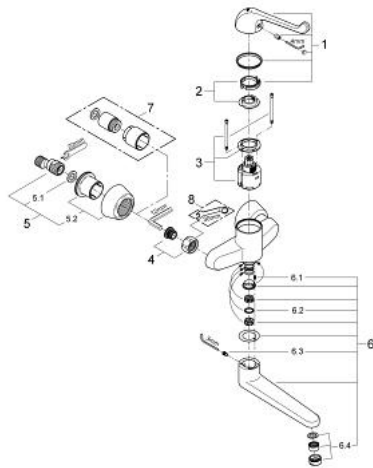

32 793 000 **EUROECO SPECIAL / SSC SINGLE-LEVER SAFETY BASIN MIXER 1/2"**

PRODUCT DESCRIPTION

- Tyc: Chrome
- wall mounted
- GROHE LongLife finish
- maximum flow rate (at 3 bar): 8 l/min
- ceramic cartridge
- adjustable flow rate limiter
- adjustable temperature limiter
- adjustable minimum flow rate 6 l/min.
- cast swivel spout, lockable with flow straightener
- swivel area 90°
- projection 256 mm
- metal lever
- lever length 170 mm
- S-unions
- min. recommended pressure 1.0 bar

32 793 000 **EUROECO SPECIAL / SSC SINGLE-LEVER SAFETY BASIN MIXER 1/2"**

SPARE PARTS

- 1: Lever 170 mm (Spare part-nr. 46687000)
 - 2: Temperature limiter (Spare part-nr. 46277000)
 - 3: Cartridge SMB (Spare part-nr. 46278000)
 - 4: Screw connection 1/2" (Spare part-nr. 45044000)
 - 5: S-union (Spare part-nr. 12058000)
 - 5.1: Seal (Spare part-nr. 0138600M)
 - 5.2: Covering escutcheon (Spare part-nr. 45545000)
 - 6: Cast swivel spout (Spare part-nr. 13270000)
 - 6.1: Stop screw (Spare part-nr. 4669000M)
 - 6.2: Sealing washer (Spare part-nr. 0128500M)
 - 6.3: Set of screws (Spare part-nr. 46670000)
 - 6.4: Laminar flow straightener (Spare part-nr. 13960000)
 - 7: Extension set, 30 mm (Spare part-nr. 46238000)*
 - 8: Special spanner (Spare part-nr. 19377000)*
- * Optional accessories