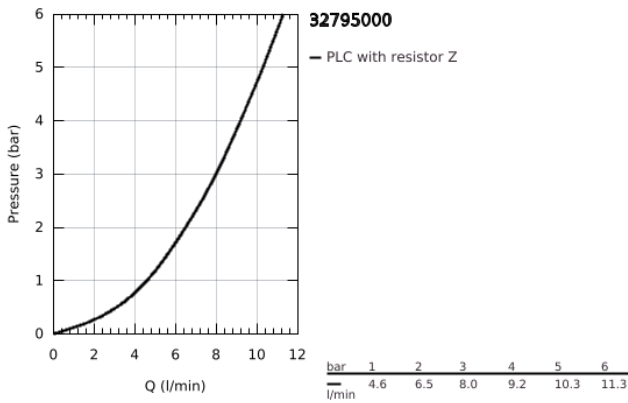

32 795 000 **EUROECO SPECIAL / SSC SINGLE-LEVER SAFETY BASIN MIXER 1/2"**

**PRODUCT DESCRIPTION**

- Colour: chrome
- wall mounted
- GROHE LongLife finish
- maximum flow rate (at 3 bar): 8 l/min
- ceramic cartridge
- adjustable flow rate limiter
- adjustable temperature limiter
- adjustable minimum flow rate 6 l/min.
- cast spout with flow straightener
- projection 204 mm
- metal lever
- lever length 170 mm
- S-unions

## 32 795 000 EUROECO SPECIAL / SSC SINGLE-LEVER SAFETY BASIN MIXER 1/2"

### SPARE PARTS

- 1: Lever 170 mm (Spare part-nr. 46687000)
- 2: Temperature limiter (Spare part-nr. 46277000)
- 3: Cartridge SMB (Spare part-nr. 46278000)
- 4: Laminar flow straightener (Spare part-nr. 13960000)
- 5: Screw connection 1/2" (Spare part-nr. 45044000)
- 6: S-union (Spare part-nr. 12058000)
- 6.1: Seal (Spare part-nr. 0138600M)
- 6.2: Covering escutcheon (Spare part-nr. 45545000)
- 7: Extension 30 (Spare part-nr. 46238000)\*
- 8: Special spanner (Spare part-nr. 19377000)\*