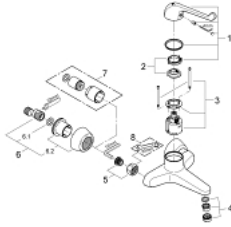

32 795 000 **EUROECO SPECIAL / SSC SINGLE-LEVER SAFETY BASIN MIXER 1/2"**

**PRODUCT DESCRIPTION**

- Colour: chrome
- wall mounted
- GROHE LongLife finish
- maximum flow rate (at 3 bar): 8 l/min
- ceramic cartridge
- adjustable flow rate limiter
- adjustable temperature limiter
- adjustable minimum flow rate 6 l/min.
- cast spout with flow straightener
- projection 204 mm
- metal lever
- lever length 170 mm
- S-unions

## 32 795 000 EUROECO SPECIAL / SSC SINGLE-LEVER SAFETY BASIN MIXER 1/2"

### SPARE PARTS

- 1: Lever 170 mm (Spare part-nr. 46687000)
- 2: Temperature limiter (Spare part-nr. 46277000)
- 3: Cartridge SMB (Spare part-nr. 46278000)
- 4: Laminar flow straightener (Spare part-nr. 13960000)
- 5: Screw connection 1/2" (Spare part-nr. 45044000)
- 6: S-union (Spare part-nr. 12058000)
- 6.1: Seal (Spare part-nr. 0138600M)
- 6.2: Covering escutcheon (Spare part-nr. 45545000)
- 7: Extension 30 (Spare part-nr. 46238000)\*
- 8: Special spanner (Spare part-nr. 19377000)\*