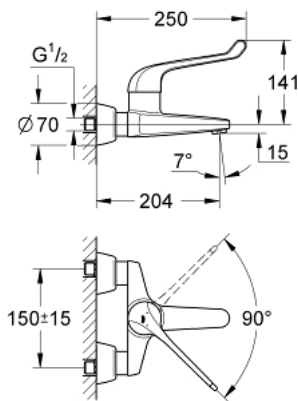

32 795 000 **EUROECO SPECIAL / SSC SINGLE-LEVER SAFETY BASIN MIXER 1/2"**

**PRODUCT DESCRIPTION**

- Colour: chrome
- wall mounted
- GROHE LongLife finish
- maximum flow rate (at 3 bar): 8 l/min
- ceramic cartridge
- adjustable flow rate limiter
- adjustable temperature limiter
- adjustable minimum flow rate 6 l/min.
- cast spout with flow straightener
- projection 204 mm
- metal lever
- lever length 170 mm
- S-unions

## 32 795 000 EUROECO SPECIAL / SSC SINGLE-LEVER SAFETY BASIN MIXER 1/2"

### SPARE PARTS

- 1: Lever 170 mm (Spare part-nr. 46687000)
- 2: Temperature limiter (Spare part-nr. 46277000)
- 3: Cartridge SMB (Spare part-nr. 46278000)
- 4: Laminar flow straightener (Spare part-nr. 13960000)
- 5: Screw connection 1/2" (Spare part-nr. 45044000)
- 6: S-union (Spare part-nr. 12058000)
- 6.1: Seal (Spare part-nr. 0138600M)
- 6.2: Covering escutcheon (Spare part-nr. 45545000)
- 7: Extension 30 (Spare part-nr. 46238000)\*
- 8: Special spanner (Spare part-nr. 19377000)\*