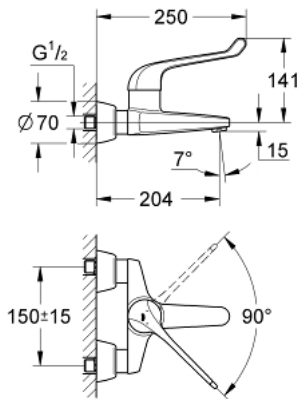

32 795 000 **EUROECO SPECIAL / SSC SINGLE-LEVER SAFETY BASIN MIXER 1/2"**

PRODUCT DESCRIPTION

- Tyc: Chrome
- wall mounted
- GROHE LongLife finish
- maximum flow rate (at 3 bar): 8 l/min
- ceramic cartridge
- adjustable flow rate limiter
- adjustable temperature limiter
- adjustable minimum flow rate 6 l/min.
- cast spout with flow straightener
- projection 204 mm
- metal lever
- lever length 170 mm
- S-unions

32 795 000 **EUROECO SPECIAL / SSC SINGLE-LEVER SAFETY BASIN MIXER 1/2"**

SPARE PARTS

- 1: Lever 170 mm (Spare part-nr. 46687000)
- 2: Temperature limiter (Spare part-nr. 46277000)
- 3: Cartridge SMB (Spare part-nr. 46278000)
- 4: Laminar flow straightener (Spare part-nr. 13960000)
- 5: Screw connection 1/2" (Spare part-nr. 45044000)
- 6: S-union (Spare part-nr. 12058000)
- 6.1: Seal (Spare part-nr. 0138600M)
- 6.2: Covering escutcheon (Spare part-nr. 45545000)
- 7: Extension set, 30 mm (Spare part-nr. 46238000)*
- 8: Special spanner (Spare part-nr. 19377000)*