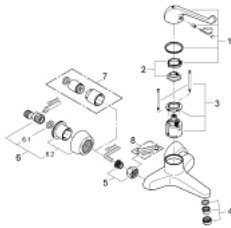

32 795 000 **EUROECO SPECIAL / SSC SINGLE-LEVER SAFETY BASIN MIXER 1/2"**

PRODUCT DESCRIPTION

- Tyc: Chrome
- wall mounted
- GROHE LongLife finish
- maximum flow rate (at 3 bar): 8 l/min
- ceramic cartridge
- adjustable flow rate limiter
- adjustable temperature limiter
- adjustable minimum flow rate 6 l/min.
- cast spout with flow straightener
- projection 204 mm
- metal lever
- lever length 170 mm
- S-unions

32 795 000 **EUROECO SPECIAL / SSC SINGLE-LEVER SAFETY BASIN MIXER 1/2"**

SPARE PARTS

- 1: Lever 170 mm (Spare part-nr. 46687000)
- 2: Temperature limiter (Spare part-nr. 46277000)
- 3: Cartridge SMB (Spare part-nr. 46278000)
- 4: Laminar flow straightener (Spare part-nr. 13960000)
- 5: Screw connection 1/2" (Spare part-nr. 45044000)
- 6: S-union (Spare part-nr. 12058000)
- 6.1: Seal (Spare part-nr. 0138600M)
- 6.2: Covering escutcheon (Spare part-nr. 45545000)
- 7: Extension set, 30 mm (Spare part-nr. 46238000)*
- 8: Special spanner (Spare part-nr. 19377000)*