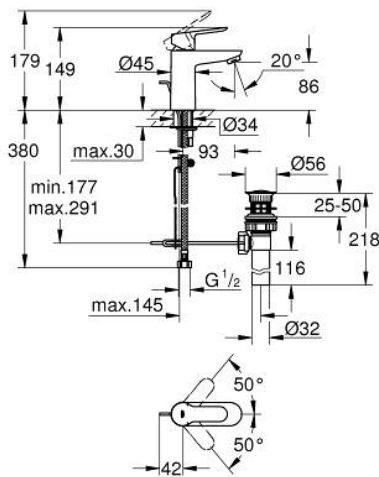

32 819 000 **BAUEDGE BASIN MIXER 1/2"**
S-SIZE

PRODUCT DESCRIPTION

- Colour: chrome
- single hole installation
- metal lever
- GROHE SmoothControl 28 mm ceramic cartridge
- GROHE LongLife finish
- mousseur
- pop-up waste set 1"
- flexible connection hoses
- rapid installation system

32 819 000 **BAUEDGE BASIN MIXER 1/2"**
S-SIZE

SPARE PARTS

- 1: Lever (Spare part-nr. 46697000)
- 2: Cartridge (Spare part-nr. 46580000)
- 3: Pop-up rod (Spare part-nr. 10769000)
- 4: Mousseur (Spare part-nr. 13952000)
- 5: Shank mounting kit (Spare part-nr. 46249000)
- 6: Base plate (Spare part-nr. 48052000)*
- 7: Mounting wrench (Spare part-nr. 19017000)*