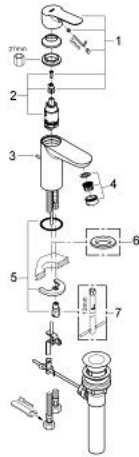

32 819 000 **BAUEDGE BASIN MIXER 1/2"**
S-SIZE

PRODUCT DESCRIPTION

- Colour: chrome
- single hole installation
- metal lever
- GROHE SmoothControl 28 mm ceramic cartridge
- GROHE LongLife finish
- mousseur
- pop-up waste set 1"
- flexible connection hoses
- rapid installation system

32 819 000 **BAUEDGE BASIN MIXER 1/2"**
S-SIZE

SPARE PARTS

- 1: Lever (Spare part-nr. 46697000)
- 2: Cartridge (Spare part-nr. 46580000)
- 3: Pop-up rod (Spare part-nr. 10769000)
- 4: Mousseur (Spare part-nr. 13952000)
- 5: Shank mounting kit (Spare part-nr. 46249000)
- 6: Base plate (Spare part-nr. 48052000)*
- 7: Mounting wrench (Spare part-nr. 19017000)*