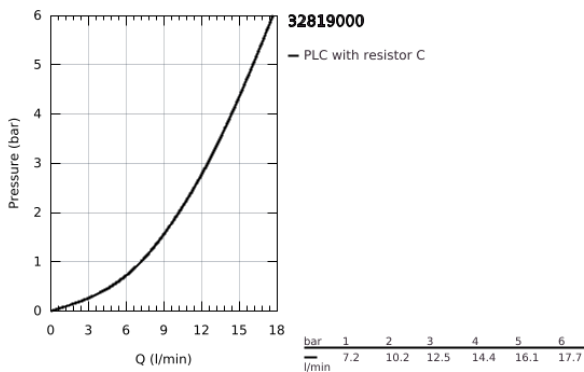

32 819 000 **BAUEDGE BASIN MIXER 1/2"**
S-SIZE

PRODUCT DESCRIPTION

- Colour: chrome
- single hole installation
- metal lever
- GROHE SmoothControl 28 mm ceramic cartridge
- GROHE LongLife finish
- mousseur
- pop-up waste set 1"
- flexible connection hoses
- rapid installation system

32 819 000 **BAUEDGE BASIN MIXER 1/2"**
S-SIZE

SPARE PARTS

- 1: Lever (Spare part-nr. 46697000)
- 2: Cartridge (Spare part-nr. 46580000)
- 3: Pop-up rod (Spare part-nr. 10769000)
- 4: Mousseur (Spare part-nr. 13952000)
- 5: Shank mounting kit (Spare part-nr. 46249000)
- 6: Base plate (Spare part-nr. 48052000)*
- 7: Mounting wrench (Spare part-nr. 19017000)*