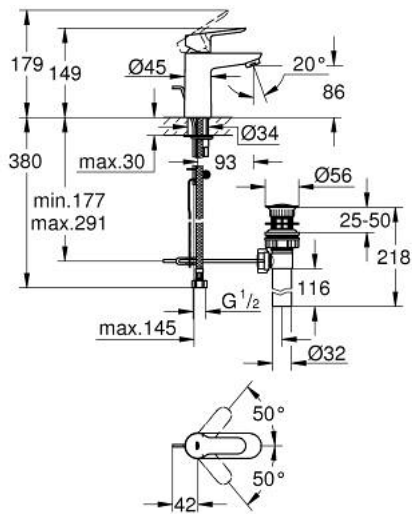

32 819 000 **BAUEDGE BASIN MIXER 1/2"**
S-SIZE

PRODUCT DESCRIPTION

- Tyc: Chrome
- single hole installation
- metal lever
- GROHE SmoothControl 28 mm ceramic cartridge
- GROHE LongLife finish
- mousseur
- pop-up waste set 1"
- flexible connection hoses
- rapid installation system

32 819 000 **BAUEDGE BASIN MIXER 1/2"**
S-SIZE

SPARE PARTS

- 1: Lever (Spare part-nr. 46697000)
- 2: Cartridge (Spare part-nr. 46580000)
- 3: Pop-up rod (Spare part-nr. 10769000)
- 4: Mousseur (Spare part-nr. 13952000)
- 5: Shank mounting kit (Spare part-nr. 46249000)
- 6: Base plate (Spare part-nr. 48052000)*
- 7: Mounting wrench (Spare part-nr. 19017000)*