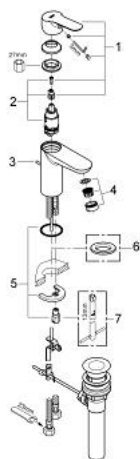

32 819 000 **BAUEDGE BASIN MIXER 1/2"**
S-SIZE

PRODUCT DESCRIPTION

- Tyc: Chrome
- single hole installation
- metal lever
- GROHE SmoothControl 28 mm ceramic cartridge
- GROHE LongLife finish
- mousseur
- pop-up waste set 1"
- flexible connection hoses
- rapid installation system

32 819 000 **BAUEDGE BASIN MIXER 1/2"**
S-SIZE

SPARE PARTS

- 1: Lever (Spare part-nr. 46697000)
- 2: Cartridge (Spare part-nr. 46580000)
- 3: Pop-up rod (Spare part-nr. 10769000)
- 4: Mousseur (Spare part-nr. 13952000)
- 5: Shank mounting kit (Spare part-nr. 46249000)
- 6: Base plate (Spare part-nr. 48052000)*
- 7: Mounting wrench (Spare part-nr. 19017000)*