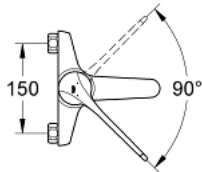

32 823 000 **EUROECO SPECIAL SINGLE-LEVER SAFETY BASIN MIXER 1/2"**

PRODUCT DESCRIPTION

- Colour: chrome
- ceramic cartridge
- GROHE LongLife finish
- maximum flow rate (at 3 bar): 8 l/min
- adjustable flow rate limiter
- adjustable temperature limiter
- adjustable minimum flow rate 6 l/min.
- cast spout with flow straightener
- projection 170 mm
- metal lever
- lever length 170 mm
- without connection unions

32 823 000 **EUROECO SPECIAL SINGLE-LEVER SAFETY BASIN MIXER 1/2"**

SPARE PARTS

- 1: Lever 170 mm (Spare part-nr. 46687000)
- 2: Temperature limiter (Spare part-nr. 46277000)
- 3: Cartridge SMB (Spare part-nr. 46278000)
- 4: Laminar flow straightener (Spare part-nr. 13960000)
- 5: Screw connection 1/2" (Spare part-nr. 45044000)