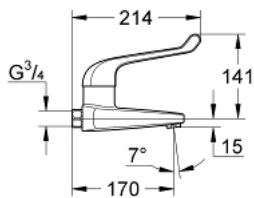

32 823 000 **EUROECO SPECIAL SINGLE-LEVER SAFETY BASIN MIXER 1/2"**

PRODUCT DESCRIPTION

- Colour: chrome
- ceramic cartridge
- GROHE LongLife finish
- maximum flow rate (at 3 bar): 8 l/min
- adjustable flow rate limiter
- adjustable temperature limiter
- adjustable minimum flow rate 6 l/min.
- cast spout with flow straightener
- projection 170 mm
- metal lever
- lever length 170 mm
- without connection unions

32 823 000 **EUROECO SPECIAL SINGLE-LEVER SAFETY BASIN MIXER 1/2"**

SPARE PARTS

- 1: Lever 170 mm (Spare part-nr. 46687000)
- 2: Temperature limiter (Spare part-nr. 46277000)
- 3: Cartridge SMB (Spare part-nr. 46278000)
- 4: Laminar flow straightener (Spare part-nr. 13960000)
- 5: Screw connection 1/2" (Spare part-nr. 45044000)