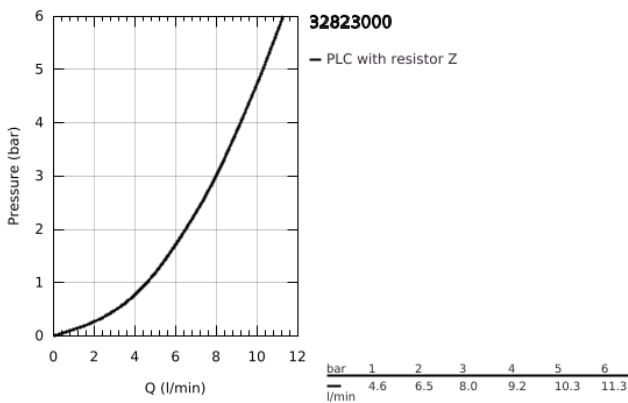

32 823 000 **EUROECO SPECIAL SINGLE-LEVER SAFETY BASIN MIXER 1/2"**

PRODUCT DESCRIPTION

- Colour: chrome
- ceramic cartridge
- GROHE LongLife finish
- maximum flow rate (at 3 bar): 8 l/min
- adjustable flow rate limiter
- adjustable temperature limiter
- adjustable minimum flow rate 6 l/min.
- cast spout with flow straightener
- projection 170 mm
- metal lever
- lever length 170 mm
- without connection unions

32 823 000 **EUROECO SPECIAL SINGLE-LEVER SAFETY BASIN MIXER 1/2"**

SPARE PARTS

- 1: Lever 170 mm (Spare part-nr. 46687000)
- 2: Temperature limiter (Spare part-nr. 46277000)
- 3: Cartridge SMB (Spare part-nr. 46278000)
- 4: Laminar flow straightener (Spare part-nr. 13960000)
- 5: Screw connection 1/2" (Spare part-nr. 45044000)