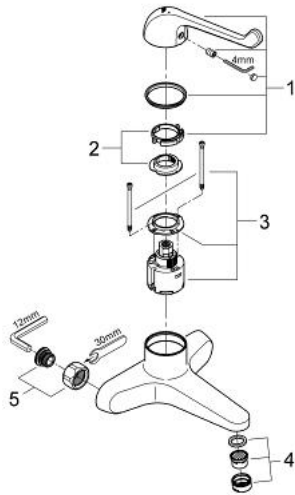

32 823 000 **EUROECO SPECIAL SINGLE-LEVER SAFETY BASIN MIXER 1/2"**

PRODUCT DESCRIPTION

- Colour: chrome
- ceramic cartridge
- GROHE LongLife finish
- maximum flow rate (at 3 bar): 8 l/min
- adjustable flow rate limiter
- adjustable temperature limiter
- adjustable minimum flow rate 6 l/min.
- cast spout with flow straightener
- projection 170 mm
- metal lever
- lever length 170 mm
- without connection unions

32 823 000 **EUROECO SPECIAL SINGLE-LEVER SAFETY BASIN MIXER 1/2"**

SPARE PARTS

- 1: Lever 170 mm (Spare part-nr. 46687000)
- 2: Temperature limiter (Spare part-nr. 46277000)
- 3: Cartridge SMB (Spare part-nr. 46278000)
- 4: Laminar flow straightener (Spare part-nr. 13960000)
- 5: Screw connection 1/2" (Spare part-nr. 45044000)