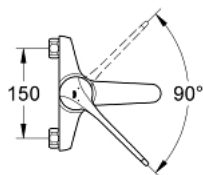

## 32 823 000 EUROECO SPECIAL SINGLE-LEVER SAFETY BASIN MIXER 1/2"

### PRODUCT DESCRIPTION

- Tyc: Chrome
- ceramic cartridge
- GROHE LongLife finish
- maximum flow rate (at 3 bar): 8 l/min
- adjustable flow rate limiter
- adjustable temperature limiter
- adjustable minimum flow rate 6 l/min.
- cast spout with flow straightener
- projection 170 mm
- metal lever
- lever length 170 mm
- without connection unions

### SPARE PARTS

- 1: Lever 170 mm (Spare part-nr. 46687000)
- 2: Temperature limiter (Spare part-nr. 46277000)
- 3: Cartridge SMB (Spare part-nr. 46278000)
- 4: Laminar flow straightener (Spare part-nr. 13960000)
- 5: Screw connection 1/2" (Spare part-nr. 45044000)