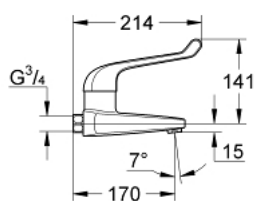

## 32 823 000 EUROECO SPECIAL SINGLE-LEVER SAFETY BASIN MIXER 1/2"

### PRODUCT DESCRIPTION

- Tyc: Chrome
- ceramic cartridge
- GROHE LongLife finish
- maximum flow rate (at 3 bar): 8 l/min
- adjustable flow rate limiter
- adjustable temperature limiter
- adjustable minimum flow rate 6 l/min.
- cast spout with flow straightener
- projection 170 mm
- metal lever
- lever length 170 mm
- without connection unions

### SPARE PARTS

- 1: Lever 170 mm (Spare part-nr. 46687000)
- 2: Temperature limiter (Spare part-nr. 46277000)
- 3: Cartridge SMB (Spare part-nr. 46278000)
- 4: Laminar flow straightener (Spare part-nr. 13960000)
- 5: Screw connection 1/2" (Spare part-nr. 45044000)