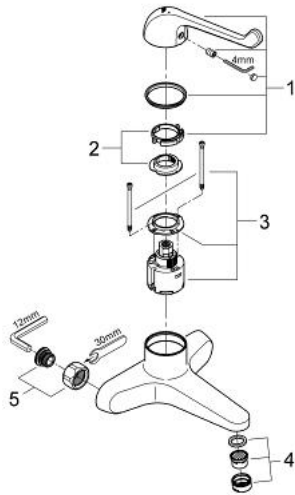

## 32 823 000 EUROECO SPECIAL SINGLE-LEVER SAFETY BASIN MIXER 1/2"

### PRODUCT DESCRIPTION

- Tyc: Chrome
- ceramic cartridge
- GROHE LongLife finish
- maximum flow rate (at 3 bar): 8 l/min
- adjustable flow rate limiter
- adjustable temperature limiter
- adjustable minimum flow rate 6 l/min.
- cast spout with flow straightener
- projection 170 mm
- metal lever
- lever length 170 mm
- without connection unions

### SPARE PARTS

- 1: Lever 170 mm (Spare part-nr. 46687000)
- 2: Temperature limiter (Spare part-nr. 46277000)
- 3: Cartridge SMB (Spare part-nr. 46278000)
- 4: Laminar flow straightener (Spare part-nr. 13960000)
- 5: Screw connection 1/2" (Spare part-nr. 45044000)