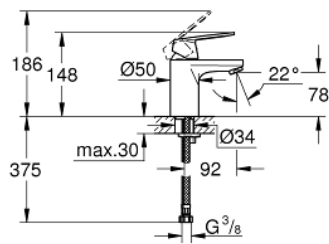

32 824 000 **EUROSMART COSMOPOLITAN BASIN MIXER 1/2"**
S-SIZE

PRODUCT DESCRIPTION

- Colour: chrome
- single hole installation
- metal lever
- GROHE SilkMove 35 mm ceramic cartridge
- adjustable flow rate limiter
- adjustable minimum flow rate 2.5 l/min
- GROHE LongLife finish
- GROHE FastFixation installation system with centering support
- mousseur
- smooth body
- flexible connection hoses
- optional temperature limiter ref. no. 46 375
- noise classification I in accordance with DIN 4109

32 824 000 **EUROSMART COSMOPOLITAN BASIN MIXER 1/2"**
S-SIZE

SPARE PARTS

- 1: Lever (Spare part-nr. 46681000)
 - 2: Cap (Spare part-nr. 46492000)
 - 3: Screw coupling (Spare part-nr. 46460000)
 - 4: Cartridge (Spare part-nr. 46374000)
 - 5: Mousseur (Spare part-nr. 13929000)
 - 6: Shank mounting kit (Spare part-nr. 46671000)
 - 7: Temperature limiter (Spare part-nr. 46375000)*
 - 8: Mounting wrench (Spare part-nr. 19017000)*
 - 9: Socket spanner (Spare part-nr. 19332000)*
- * Optional accessories