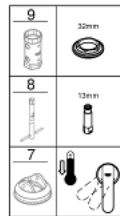

32 824 000 **EUROSMART COSMOPOLITAN BASIN MIXER 1/2"**
S-SIZE

PRODUCT DESCRIPTION

- Colour: chrome
- single hole installation
- metal lever
- GROHE SilkMove 35 mm ceramic cartridge
- adjustable flow rate limiter
- adjustable minimum flow rate 2.5 l/min
- GROHE LongLife finish
- GROHE FastFixation installation system with centering support
- mousseur
- smooth body
- flexible connection hoses
- optional temperature limiter ref. no. 46 375
- noise classification I in accordance with DIN 4109

32 824 000 **EUROSMART COSMOPOLITAN BASIN MIXER 1/2"**
S-SIZE

SPARE PARTS

- 1: Lever (Spare part-nr. 46681000)
 - 2: Cap (Spare part-nr. 46492000)
 - 3: Screw coupling (Spare part-nr. 46460000)
 - 4: Cartridge (Spare part-nr. 46374000)
 - 5: Mousseur (Spare part-nr. 13929000)
 - 6: Shank mounting kit (Spare part-nr. 46671000)
 - 7: Temperature limiter (Spare part-nr. 46375000)*
 - 8: Mounting wrench (Spare part-nr. 19017000)*
 - 9: Socket spanner (Spare part-nr. 19332000)*
- * Optional accessories