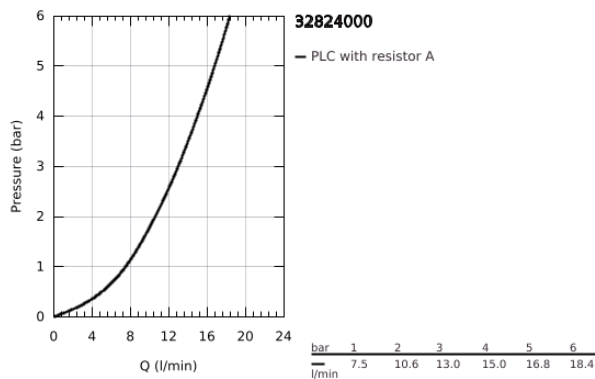

32 824 000 **EUROSMART COSMOPOLITAN BASIN MIXER 1/2"**
S-SIZE

PRODUCT DESCRIPTION

- Colour: chrome
- single hole installation
- metal lever
- GROHE SilkMove 35 mm ceramic cartridge
- adjustable flow rate limiter
- adjustable minimum flow rate 2.5 l/min
- GROHE LongLife finish
- GROHE FastFixation installation system with centering support
- mousseur
- smooth body
- flexible connection hoses
- optional temperature limiter ref. no. 46 375
- noise classification I in accordance with DIN 4109

32 824 000 **EUROSMART COSMOPOLITAN BASIN MIXER 1/2"**
S-SIZE

SPARE PARTS

- 1: Lever (Spare part-nr. 46681000)
 - 2: Cap (Spare part-nr. 46492000)
 - 3: Screw coupling (Spare part-nr. 46460000)
 - 4: Cartridge (Spare part-nr. 46374000)
 - 5: Mousseur (Spare part-nr. 13929000)
 - 6: Shank mounting kit (Spare part-nr. 46671000)
 - 7: Temperature limiter (Spare part-nr. 46375000)*
 - 8: Mounting wrench (Spare part-nr. 19017000)*
 - 9: Socket spanner (Spare part-nr. 19332000)*
- * Optional accessories