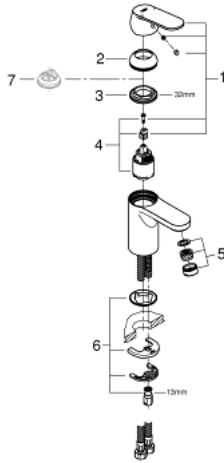

32 824 000 **EUROSMART COSMOPOLITAN BASIN MIXER 1/2"**
S-SIZE

PRODUCT DESCRIPTION

- Colour: chrome
- single hole installation
- metal lever
- GROHE SilkMove 35 mm ceramic cartridge
- adjustable flow rate limiter
- adjustable minimum flow rate 2.5 l/min
- GROHE LongLife finish
- GROHE FastFixation installation system with centering support
- mousseur
- smooth body
- flexible connection hoses
- optional temperature limiter ref. no. 46 375
- noise classification I in accordance with DIN 4109

32 824 000 **EUROSMART COSMOPOLITAN BASIN MIXER 1/2"**
S-SIZE

SPARE PARTS

- 1: Lever (Spare part-nr. 46681000)
 - 2: Cap (Spare part-nr. 46492000)
 - 3: Screw coupling (Spare part-nr. 46460000)
 - 4: Cartridge (Spare part-nr. 46374000)
 - 5: Mousseur (Spare part-nr. 13929000)
 - 6: Shank mounting kit (Spare part-nr. 46671000)
 - 7: Temperature limiter (Spare part-nr. 46375000)*
 - 8: Mounting wrench (Spare part-nr. 19017000)*
 - 9: Socket spanner (Spare part-nr. 19332000)*
- * Optional accessories