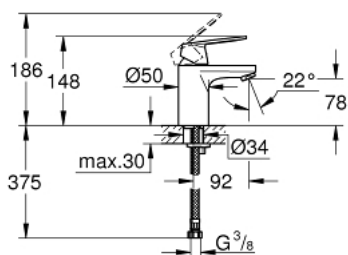

32 824 000 **EUROSMART COSMOPOLITAN BASIN MIXER 1/2"**
S-SIZE

PRODUCT DESCRIPTION

- Tyc: Chrome
- single hole installation
- metal lever
- GROHE SilkMove 35 mm ceramic cartridge
- adjustable flow rate limiter
- adjustable minimum flow rate 2.5 l/min
- GROHE LongLife finish
- GROHE FastFixation installation system with centering support
- mousseur
- smooth body
- flexible connection hoses
- optional temperature limiter ref. no. 46 375
- noise classification I in accordance with DIN 4109

32 824 000 **EUROSMART COSMOPOLITAN BASIN MIXER 1/2"**
S-SIZE

SPARE PARTS

- 1: Lever (Spare part-nr. 46681000)
 - 2: Cap (Spare part-nr. 46492000)
 - 3: Screw coupling (Spare part-nr. 46460000)
 - 4: Cartridge (Spare part-nr. 46374000)
 - 5: Mousseur (Spare part-nr. 13929000)
 - 6: Shank mounting kit (Spare part-nr. 46671000)
 - 7: Temperature limiter (Spare part-nr. 46375000)*
 - 8: Mounting wrench (Spare part-nr. 19017000)*
 - 9: Socket spanner (Spare part-nr. 19332000)*
- * Optional accessories