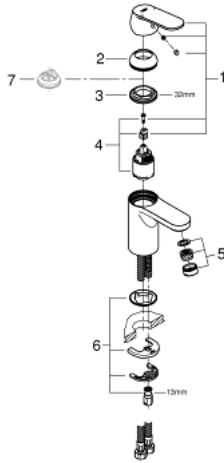

32 824 000 **EUROSMART COSMOPOLITAN BASIN MIXER 1/2"**
S-SIZE

PRODUCT DESCRIPTION

- Tyc: Chrome
- single hole installation
- metal lever
- GROHE SilkMove 35 mm ceramic cartridge
- adjustable flow rate limiter
- adjustable minimum flow rate 2.5 l/min
- GROHE LongLife finish
- GROHE FastFixation installation system with centering support
- mousseur
- smooth body
- flexible connection hoses
- optional temperature limiter ref. no. 46 375
- noise classification I in accordance with DIN 4109

32 824 000 **EUROSMART COSMOPOLITAN BASIN MIXER 1/2"**
S-SIZE

SPARE PARTS

- 1: Lever (Spare part-nr. 46681000)
 - 2: Cap (Spare part-nr. 46492000)
 - 3: Screw coupling (Spare part-nr. 46460000)
 - 4: Cartridge (Spare part-nr. 46374000)
 - 5: Mousseur (Spare part-nr. 13929000)
 - 6: Shank mounting kit (Spare part-nr. 46671000)
 - 7: Temperature limiter (Spare part-nr. 46375000)*
 - 8: Mounting wrench (Spare part-nr. 19017000)*
 - 9: Socket spanner (Spare part-nr. 19332000)*
- * Optional accessories