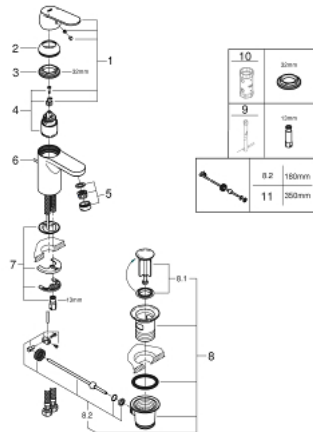

32 825 00E **EUROSMART COSMOPOLITAN BASIN MIXER 1/2"**  
**S-SIZE**

**PRODUCT DESCRIPTION**

- Colour: chrome
- single hole installation
- metal lever
- GROHE SilkMove 35 mm ceramic cartridge
- adjustable flow rate limiter
- adjustable minimum flow rate 2.5 l/min
- temperature limiter
- GROHE LongLife finish
- GROHE EcoJoy - less water, perfect flow
- maximum flow rate (at 3 bar): 5 l/min
- SpeedClean mousseur
- GROHE FastFixation installation system with centering support
- pop-up waste set 1 1/4"
- flexible connection hoses
- min. recommended pressure 1.0 bar
- noise classification I in accordance with DIN 4109

## 32 825 00E EUROSART COSMOPOLITAN BASIN MIXER 1/2" S-SIZE

### SPARE PARTS

- 1: Lever (Spare part-nr. 46681000)
  - 2: Cap (Spare part-nr. 46492000)
  - 3: Screw coupling (Spare part-nr. 46460000)
  - 4: Cartridge (Spare part-nr. 46374000)
  - 5: Laminar flow straightener (Spare part-nr. 13955000)
  - 6: Pop-up rod (Spare part-nr. 46739000)
  - 7: Shank mounting kit (Spare part-nr. 46671000)
  - 8: Waste set 1 1/4" (Spare part-nr. 28910000)
  - 8.1: Plug (Spare part-nr. 07182000)
  - 8.2: Eccentric rod (Spare part-nr. 07052000)
  - 9: Mounting wrench (Spare part-nr. 19017000)\*
  - 10: Socket spanner (Spare part-nr. 19332000)\*
  - 11: Eccentric rod (Spare part-nr. 07341000)\*
- \* Optional accessories