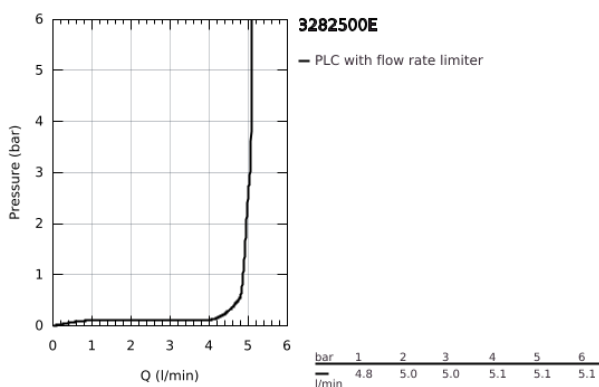

32 825 00E **EUROSMART COSMOPOLITAN BASIN MIXER 1/2"**  
**S-SIZE**

**PRODUCT DESCRIPTION**

- Colour: chrome
- single hole installation
- metal lever
- GROHE SilkMove 35 mm ceramic cartridge
- adjustable flow rate limiter
- adjustable minimum flow rate 2.5 l/min
- temperature limiter
- GROHE LongLife finish
- GROHE EcoJoy - less water, perfect flow
- maximum flow rate (at 3 bar): 5 l/min
- SpeedClean mousseur
- GROHE FastFixation installation system with centering support
- pop-up waste set 1 1/4"
- flexible connection hoses
- min. recommended pressure 1.0 bar
- noise classification I in accordance with DIN 4109

## 32 825 00E EUROSART COSMOPOLITAN BASIN MIXER 1/2" S-SIZE