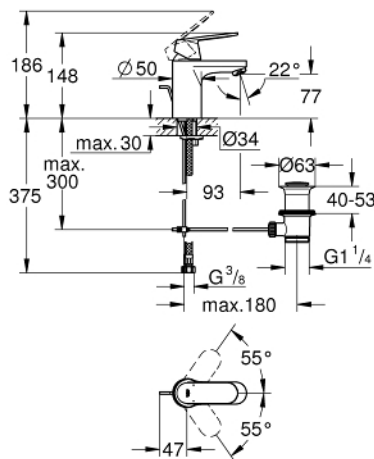

32 825 00E **EUROSMART COSMOPOLITAN BASIN MIXER 1/2"**  
**S-SIZE**

**PRODUCT DESCRIPTION**

- Colour: chrome
- single hole installation
- metal lever
- GROHE SilkMove 35 mm ceramic cartridge
- adjustable flow rate limiter
- adjustable minimum flow rate 2.5 l/min
- temperature limiter
- GROHE LongLife finish
- GROHE EcoJoy - less water, perfect flow
- maximum flow rate (at 3 bar): 5 l/min
- SpeedClean mousseur
- GROHE FastFixation installation system with centering support
- pop-up waste set 1 1/4"
- flexible connection hoses
- min. recommended pressure 1.0 bar
- noise classification I in accordance with DIN 4109

## 32 825 00E EUROSART COSMOPOLITAN BASIN MIXER 1/2" S-SIZE

### SPARE PARTS

- 1: Lever (Spare part-nr. 46681000)
  - 2: Cap (Spare part-nr. 46492000)
  - 3: Screw coupling (Spare part-nr. 46460000)
  - 4: Cartridge (Spare part-nr. 46374000)
  - 5: Laminar flow straightener (Spare part-nr. 13955000)
  - 6: Pop-up rod (Spare part-nr. 46739000)
  - 7: Shank mounting kit (Spare part-nr. 46671000)
  - 8: Waste set 1 1/4" (Spare part-nr. 28910000)
  - 8.1: Plug (Spare part-nr. 07182000)
  - 8.2: Eccentric rod (Spare part-nr. 07052000)
  - 9: Mounting wrench (Spare part-nr. 19017000)\*
  - 10: Socket spanner (Spare part-nr. 19332000)\*
  - 11: Eccentric rod (Spare part-nr. 07341000)\*
- \* Optional accessories