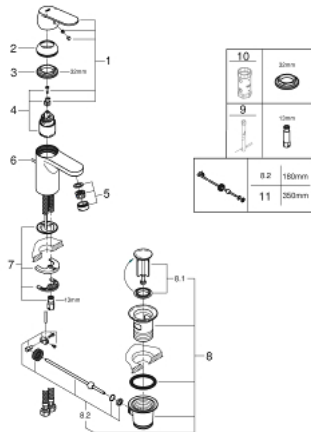

32 825 00E EUROSMART COSMOPOLITAN BASIN MIXER 1/2" S-SIZE

PRODUCT DESCRIPTION

- Tyc: Chrome
- single hole installation
- metal lever
- GROHE SilkMove 35 mm ceramic cartridge
- adjustable flow rate limiter
- adjustable minimum flow rate 2.5 l/min
- temperature limiter
- GROHE LongLife finish
- GROHE EcoJoy - Less water, perfect flow
- maximum flow rate (at 3 bar): 5 l/min
- SpeedClean mousseur
- GROHE FastFixation installation system with centering support
- pop-up waste set 1 1/4"
- flexible connection hoses
- min. recommended pressure 1.0 bar
- noise classification I in accordance with DIN 4109

32 825 00E EUROSMART COSMOPOLITAN BASIN MIXER 1/2" S-SIZE

SPARE PARTS

- 1: Lever (Spare part-nr. 46681000)
- 2: Cap (Spare part-nr. 46492000)
- 3: Screw coupling (Spare part-nr. 46460000)
- 4: Cartridge (Spare part-nr. 46374000)
- 5: Laminar flow straightener (Spare part-nr. 13955000)
- 6: Pop-up rod (Spare part-nr. 46739000)
- 7: Shank mounting kit (Spare part-nr. 46671000)
- 8: Waste set 1 1/4" (Spare part-nr. 28910000)
- 8.1: Plug (Spare part-nr. 07182000)
- 8.2: Eccentric rod (Spare part-nr. 07052000)
- 9: Mounting wrench (Spare part-nr. 19017000)*
- 10: Socket spanner (Spare part-nr. 19332000)*
- 11: Eccentric rod (Spare part-nr. 07341000)*