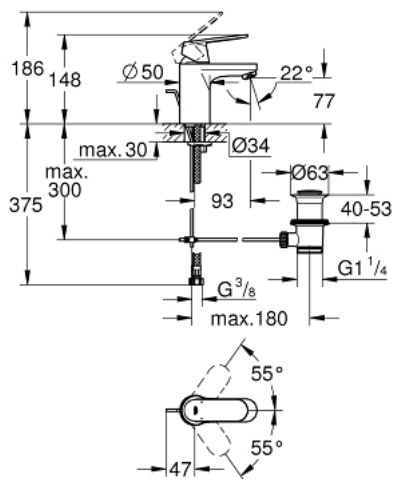

32 825 00E EUROSMART COSMOPOLITAN BASIN MIXER 1/2" S-SIZE

PRODUCT DESCRIPTION

- Tyc: Chrome
- single hole installation
- metal lever
- GROHE SilkMove 35 mm ceramic cartridge
- adjustable flow rate limiter
- adjustable minimum flow rate 2.5 l/min
- temperature limiter
- GROHE LongLife finish
- GROHE EcoJoy - Less water, perfect flow
- maximum flow rate (at 3 bar): 5 l/min
- SpeedClean mousseur
- GROHE FastFixation installation system with centering support
- pop-up waste set 1 1/4"
- flexible connection hoses
- min. recommended pressure 1.0 bar
- noise classification I in accordance with DIN 4109

32 825 00E EUROSMART COSMOPOLITAN BASIN MIXER 1/2" S-SIZE

SPARE PARTS

- 1: Lever (Spare part-nr. 46681000)
- 2: Cap (Spare part-nr. 46492000)
- 3: Screw coupling (Spare part-nr. 46460000)
- 4: Cartridge (Spare part-nr. 46374000)
- 5: Laminar flow straightener (Spare part-nr. 13955000)
- 6: Pop-up rod (Spare part-nr. 46739000)
- 7: Shank mounting kit (Spare part-nr. 46671000)
- 8: Waste set 1 1/4" (Spare part-nr. 28910000)
- 8.1: Plug (Spare part-nr. 07182000)
- 8.2: Eccentric rod (Spare part-nr. 07052000)
- 9: Mounting wrench (Spare part-nr. 19017000)*
- 10: Socket spanner (Spare part-nr. 19332000)*
- 11: Eccentric rod (Spare part-nr. 07341000)*