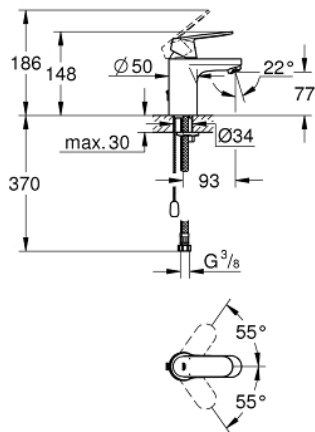

32 827 00E **EUROSMART COSMOPOLITAN BASIN MIXER 1/2"**
S-SIZE

PRODUCT DESCRIPTION

- Colour: chrome
- single hole installation
- metal lever
- GROHE SilkMove 35 mm ceramic cartridge
- adjustable flow rate limiter
- adjustable minimum flow rate 2.5 l/min
- with temperature limiter
- GROHE LongLife finish
- GROHE EcoJoy - less water, perfect flow
- maximum flow rate (at 3 bar): 5 l/min
- SpeedClean mousseur
- GROHE FastFixation installation system with centering support
- retractable chain
- flexible connection hoses
- noise classification I in accordance with DIN 4109

32 827 00E **EUROSMART COSMOPOLITAN BASIN MIXER 1/2"**
S-SIZE

SPARE PARTS

- 1: Lever (Spare part-nr. 46681000)
 - 2: Cap (Spare part-nr. 46492000)
 - 3: Screw coupling (Spare part-nr. 46460000)
 - 4: Cartridge (Spare part-nr. 46374000)
 - 5: Mousseur (Spare part-nr. 48159000)
 - 6: Chain support (Spare part-nr. 06815000)
 - 7: Shank mounting kit (Spare part-nr. 46671000)
 - 8: Socket spanner (Spare part-nr. 19332000)*
 - 9: Mounting wrench (Spare part-nr. 19017000)*
- * Optional accessories