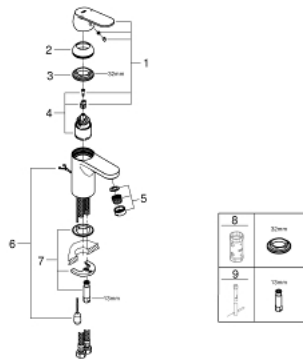

32 827 00E **EUROSMART COSMOPOLITAN BASIN MIXER 1/2"**
S-SIZE

PRODUCT DESCRIPTION

- Colour: chrome
- single hole installation
- metal lever
- GROHE SilkMove 35 mm ceramic cartridge
- adjustable flow rate limiter
- adjustable minimum flow rate 2.5 l/min
- with temperature limiter
- GROHE LongLife finish
- GROHE EcoJoy - less water, perfect flow
- maximum flow rate (at 3 bar): 5 l/min
- SpeedClean mousseur
- GROHE FastFixation installation system with centering support
- retractable chain
- flexible connection hoses
- noise classification I in accordance with DIN 4109

32 827 00E **EUROSMART COSMOPOLITAN BASIN MIXER 1/2"**
S-SIZE

SPARE PARTS

- 1: Lever (Spare part-nr. 46681000)
 - 2: Cap (Spare part-nr. 46492000)
 - 3: Screw coupling (Spare part-nr. 46460000)
 - 4: Cartridge (Spare part-nr. 46374000)
 - 5: Mousseur (Spare part-nr. 48159000)
 - 6: Chain support (Spare part-nr. 06815000)
 - 7: Shank mounting kit (Spare part-nr. 46671000)
 - 8: Socket spanner (Spare part-nr. 19332000)*
 - 9: Mounting wrench (Spare part-nr. 19017000)*
- * Optional accessories