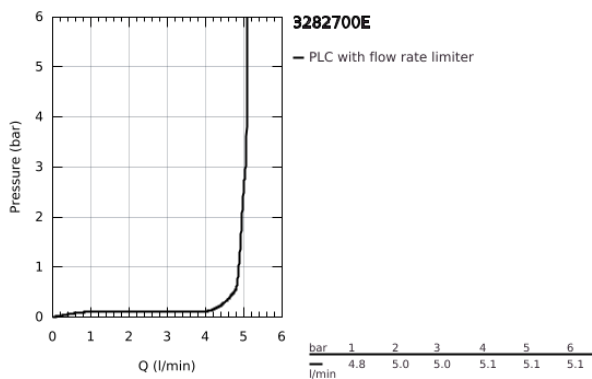

32 827 00E **EUROSMART COSMOPOLITAN BASIN MIXER 1/2"**
S-SIZE

PRODUCT DESCRIPTION

- Colour: chrome
- single hole installation
- metal lever
- GROHE SilkMove 35 mm ceramic cartridge
- adjustable flow rate limiter
- adjustable minimum flow rate 2.5 l/min
- with temperature limiter
- GROHE LongLife finish
- GROHE EcoJoy - less water, perfect flow
- maximum flow rate (at 3 bar): 5 l/min
- SpeedClean mousseur
- GROHE FastFixation installation system with centering support
- retractable chain
- flexible connection hoses
- noise classification I in accordance with DIN 4109

32 827 00E **EUROSMART COSMOPOLITAN BASIN MIXER 1/2"**
S-SIZE

SPARE PARTS

- 1: Lever (Spare part-nr. 46681000)
 - 2: Cap (Spare part-nr. 46492000)
 - 3: Screw coupling (Spare part-nr. 46460000)
 - 4: Cartridge (Spare part-nr. 46374000)
 - 5: Mousseur (Spare part-nr. 48159000)
 - 6: Chain support (Spare part-nr. 06815000)
 - 7: Shank mounting kit (Spare part-nr. 46671000)
 - 8: Socket spanner (Spare part-nr. 19332000)*
 - 9: Mounting wrench (Spare part-nr. 19017000)*
- * Optional accessories