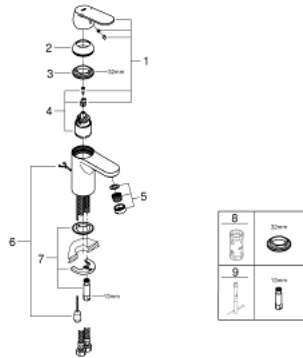

32 827 00E **EUROSMART COSMOPOLITAN BASIN MIXER 1/2"**
S-SIZE

PRODUCT DESCRIPTION

- Tyc: Chrome
- single hole installation
- metal lever
- GROHE SilkMove 35 mm ceramic cartridge
- adjustable flow rate limiter
- adjustable minimum flow rate 2.5 l/min
- with temperature limiter
- GROHE LongLife finish
- GROHE EcoJoy - Less water, perfect flow
- maximum flow rate (at 3 bar): 5 l/min
- SpeedClean mousseur
- GROHE FastFixation installation system with centering support
- retractable chain
- flexible connection hoses
- noise classification I in accordance with DIN 4109

32 827 00E **EUROSMART COSMOPOLITAN BASIN MIXER 1/2"**
S-SIZE

SPARE PARTS

- 1: Lever (Spare part-nr. 46681000)
 - 2: Cap (Spare part-nr. 46492000)
 - 3: Screw coupling (Spare part-nr. 46460000)
 - 4: Cartridge (Spare part-nr. 46374000)
 - 5: Mousseur (Spare part-nr. 48159000)
 - 6: Chain (Spare part-nr. 06815000)
 - 7: Shank mounting kit (Spare part-nr. 46671000)
 - 8: Socket spanner (Spare part-nr. 19332000)*
 - 9: Mounting wrench (Spare part-nr. 19017000)*
- * Optional accessories