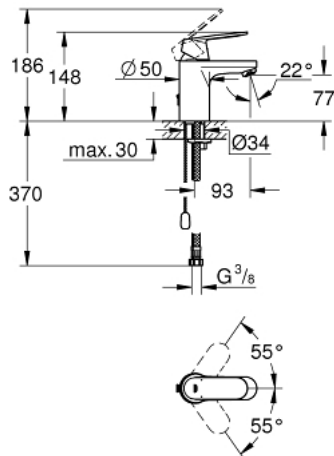

32 827 00E **EUROSMART COSMOPOLITAN BASIN MIXER 1/2"**
S-SIZE

PRODUCT DESCRIPTION

- Tyc: Chrome
- single hole installation
- metal lever
- GROHE SilkMove 35 mm ceramic cartridge
- adjustable flow rate limiter
- adjustable minimum flow rate 2.5 l/min
- with temperature limiter
- GROHE LongLife finish
- GROHE EcoJoy - Less water, perfect flow
- maximum flow rate (at 3 bar): 5 l/min
- SpeedClean mousseur
- GROHE FastFixation installation system with centering support
- retractable chain
- flexible connection hoses
- noise classification I in accordance with DIN 4109

32 827 00E **EUROSMART COSMOPOLITAN BASIN MIXER 1/2"**
S-SIZE

SPARE PARTS

- 1: Lever (Spare part-nr. 46681000)
 - 2: Cap (Spare part-nr. 46492000)
 - 3: Screw coupling (Spare part-nr. 46460000)
 - 4: Cartridge (Spare part-nr. 46374000)
 - 5: Mousseur (Spare part-nr. 48159000)
 - 6: Chain (Spare part-nr. 06815000)
 - 7: Shank mounting kit (Spare part-nr. 46671000)
 - 8: Socket spanner (Spare part-nr. 19332000)*
 - 9: Mounting wrench (Spare part-nr. 19017000)*
- * Optional accessories