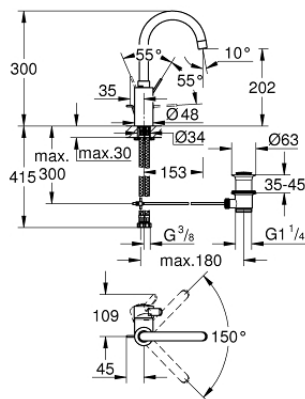

32 830 001 **EUROSMART COSMOPOLITAN SINGLE-LEVER BASIN MIXER 1/2" L-SIZE**

PRODUCT DESCRIPTION

- Colour: chrome
- single hole installation
- metal lever
- covered lever fixing
- GROHE SilkMove 35 mm ceramic cartridge
- adjustable flow rate limiter
- GROHE LongLife finish
- Protected Water Ways no contact of water with lead or nickel inside the tap
- GROHE FastFixation installation system
- mousseur
- swivel tubular spout with stop limiter
- pop-up waste set 1 1/4"
- flexible connection hoses
- optional temperature limiter ref. no. 46 375

32 830 001 EUROSMART COSMOPOLITAN SINGLE-LEVER BASIN MIXER 1/2" L-SIZE

SPARE PARTS

- 1: Lever (Spare part-nr. 46683000)
 - 2: Cartridge (Spare part-nr. 46374000)
 - 3: Mousseur (Spare part-nr. 48418000)
 - 4: Pop-up rod (Spare part-nr. 46739000)
 - 5: Shank mounting kit (Spare part-nr. 46671000)
 - 6: Waste set 1 1/4" (Spare part-nr. 28910000)
 - 6.1: Plug (Spare part-nr. 07182000)
 - 6.2: Eccentric rod (Spare part-nr. 07052000)
 - 7: Socket spanner (Spare part-nr. 19332000)*
 - 8: Mounting wrench (Spare part-nr. 19017000)*
 - 9: Eccentric rod (Spare part-nr. 07341000)*
- * Optional accessories