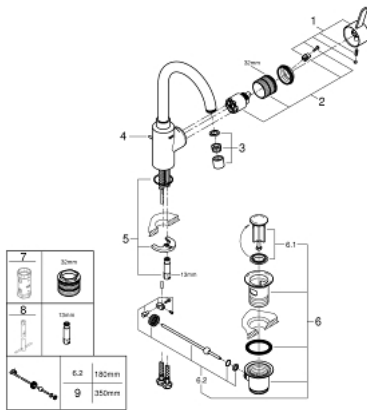

32 830 001 **EUROSMART COSMOPOLITAN SINGLE-LEVER BASIN MIXER 1/2" L-SIZE**

PRODUCT DESCRIPTION

- Colour: chrome
- single hole installation
- metal lever
- covered lever fixing
- GROHE SilkMove 35 mm ceramic cartridge
- adjustable flow rate limiter
- GROHE LongLife finish
- Protected Water Ways no contact of water with lead or nickel inside the tap
- GROHE FastFixation installation system
- mousseur
- swivel tubular spout with stop limiter
- pop-up waste set 1 1/4"
- flexible connection hoses
- optional temperature limiter ref. no. 46 375

32 830 001 EUROSMART COSMOPOLITAN SINGLE-LEVER BASIN MIXER 1/2" L-SIZE

SPARE PARTS

- 1: Lever (Spare part-nr. 46683000)
 - 2: Cartridge (Spare part-nr. 46374000)
 - 3: Mousseur (Spare part-nr. 48418000)
 - 4: Pop-up rod (Spare part-nr. 46739000)
 - 5: Shank mounting kit (Spare part-nr. 46671000)
 - 6: Waste set 1 1/4" (Spare part-nr. 28910000)
 - 6.1: Plug (Spare part-nr. 07182000)
 - 6.2: Eccentric rod (Spare part-nr. 07052000)
 - 7: Socket spanner (Spare part-nr. 19332000)*
 - 8: Mounting wrench (Spare part-nr. 19017000)*
 - 9: Eccentric rod (Spare part-nr. 07341000)*
- * Optional accessories