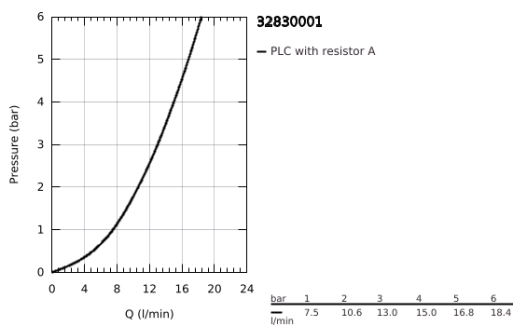

32 830 001 **EUROSMART COSMOPOLITAN SINGLE-LEVER BASIN MIXER 1/2" L-SIZE**

PRODUCT DESCRIPTION

- Colour: chrome
- single hole installation
- metal lever
- covered lever fixing
- GROHE SilkMove 35 mm ceramic cartridge
- adjustable flow rate limiter
- GROHE LongLife finish
- Protected Water Ways no contact of water with lead or nickel inside the tap
- GROHE FastFixation installation system
- mousseur
- swivel tubular spout with stop limiter
- pop-up waste set 1 1/4"
- flexible connection hoses
- optional temperature limiter ref. no. 46 375

32 830 001 EUROSMART COSMOPOLITAN SINGLE-LEVER BASIN MIXER 1/2" L-SIZE

SPARE PARTS

- 1: Lever (Spare part-nr. 46683000)
 - 2: Cartridge (Spare part-nr. 46374000)
 - 3: Mousseur (Spare part-nr. 48418000)
 - 4: Pop-up rod (Spare part-nr. 46739000)
 - 5: Shank mounting kit (Spare part-nr. 46671000)
 - 6: Waste set 1 1/4" (Spare part-nr. 28910000)
 - 6.1: Plug (Spare part-nr. 07182000)
 - 6.2: Eccentric rod (Spare part-nr. 07052000)
 - 7: Socket spanner (Spare part-nr. 19332000)*
 - 8: Mounting wrench (Spare part-nr. 19017000)*
 - 9: Eccentric rod (Spare part-nr. 07341000)*
- * Optional accessories