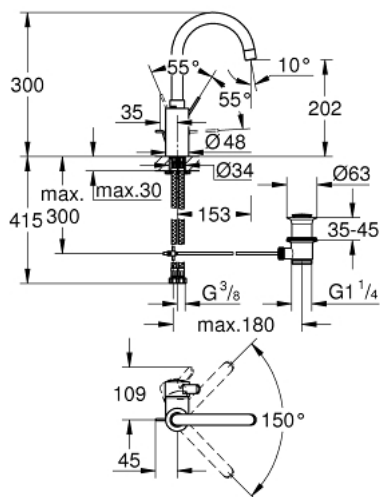

32 830 001 EUROSMART COSMOPOLITAN SINGLE-LEVER BASIN MIXER 1/2" L-SIZE

PRODUCT DESCRIPTION

- Tyc: Chrome
- single hole installation
- metal lever
- covered lever fixing
- GROHE SilkMove 35 mm ceramic cartridge
- adjustable flow rate limiter
- GROHE LongLife finish
- Protected Water Ways no contact of water with lead or nickel inside the tap
- GROHE FastFixation installation system
- mousseur
- swivel tubular spout with stop limiter
- pop-up waste set 1 1/4"
- flexible connection hoses
- optional temperature limiter ref. no. 46 375

32 830 001 **EUROSMART COSMOPOLITAN SINGLE-LEVER BASIN MIXER 1/2"**
L-SIZE

SPARE PARTS

- 1: Lever (Spare part-nr. 46683000)
 - 2: Cartridge (Spare part-nr. 46374000)
 - 3: Mousseur (Spare part-nr. 48418000)
 - 4: Pop-up rod (Spare part-nr. 46739000)
 - 5: Shank mounting kit (Spare part-nr. 46671000)
 - 6: Waste set 1 1/4" (Spare part-nr. 28910000)
 - 6.1: Plug (Spare part-nr. 07182000)
 - 6.2: Eccentric rod (Spare part-nr. 07052000)
 - 7: Socket spanner (Spare part-nr. 19332000)*
 - 8: Mounting wrench (Spare part-nr. 19017000)*
 - 9: Eccentric rod (Spare part-nr. 07341000)*
- * Optional accessories