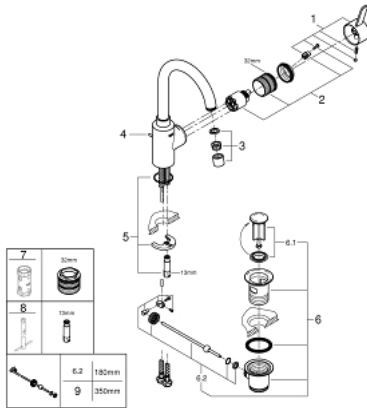

32 830 001 EUROSMART COSMOPOLITAN SINGLE-LEVER BASIN MIXER 1/2" L-SIZE

PRODUCT DESCRIPTION

- Tyc: Chrome
- single hole installation
- metal lever
- covered lever fixing
- GROHE SilkMove 35 mm ceramic cartridge
- adjustable flow rate limiter
- GROHE LongLife finish
- Protected Water Ways no contact of water with lead or nickel inside the tap
- GROHE FastFixation installation system
- mousseur
- swivel tubular spout with stop limiter
- pop-up waste set 1 1/4"
- flexible connection hoses
- optional temperature limiter ref. no. 46 375

32 830 001 **EUROSMART COSMOPOLITAN SINGLE-LEVER BASIN MIXER 1/2"**
L-SIZE

SPARE PARTS

- 1: Lever (Spare part-nr. 46683000)
 - 2: Cartridge (Spare part-nr. 46374000)
 - 3: Mousseur (Spare part-nr. 48418000)
 - 4: Pop-up rod (Spare part-nr. 46739000)
 - 5: Shank mounting kit (Spare part-nr. 46671000)
 - 6: Waste set 1 1/4" (Spare part-nr. 28910000)
 - 6.1: Plug (Spare part-nr. 07182000)
 - 6.2: Eccentric rod (Spare part-nr. 07052000)
 - 7: Socket spanner (Spare part-nr. 19332000)*
 - 8: Mounting wrench (Spare part-nr. 19017000)*
 - 9: Eccentric rod (Spare part-nr. 07341000)*
- * Optional accessories