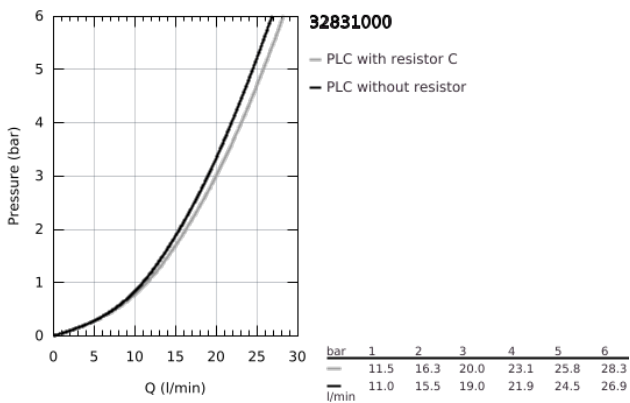

32 831 000 EUROSMART COSMOPOLITAN SINGLE-LEVER BATH MIXER 1/2"

PRODUCT DESCRIPTION

- Colour: chrome
- wall mounted
- metal lever
- GROHE SilkMove 46 mm ceramic cartridge
- GROHE LongLife finish
- adjustable flow rate limiter
- adjustable minimum flow rate 2.5 l/min
- automatic diverter: bath/shower
- mousseur
- integrated non-return valve in the shower outlet 1/2"
- S-unions
- protected against backflow
- optional temperature limiter ref. no. 46 308
- noise classification I in accordance with DIN 4109

32 831 000 EUROSMART COSMOPOLITAN SINGLE-LEVER BATH MIXER 1/2"

SPARE PARTS

- 1: Lever (Spare part-nr. 46682000)
- 2: Cap (Spare part-nr. 46427000)
- 3: Cartridge (Spare part-nr. 46048000)
- 4: Diverter knob (Spare part-nr. 64309000)
- 5: Diverter (Spare part-nr. 65655000)
- 6: Non-return valve (Spare part-nr. 08565000)
- 7: Mousseur (Spare part-nr. 13952000)
- 8: S-union (Spare part-nr. 12662000)
- 9: Screw connection 1/2" (Spare part-nr. 45044000)
- 10: Temperature limiter (Spare part-nr. 46308000)*
- 11: Extension 3/4", 20 mm (Spare part-nr. 0713000M)*