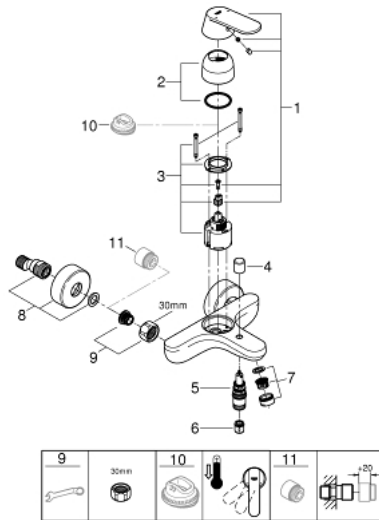

32 831 000 EUROSMART COSMOPOLITAN SINGLE-LEVER BATH MIXER 1/2"

PRODUCT DESCRIPTION

- Colour: chrome
- wall mounted
- metal lever
- GROHE SilkMove 46 mm ceramic cartridge
- GROHE LongLife finish
- adjustable flow rate limiter
- adjustable minimum flow rate 2.5 l/min
- automatic diverter: bath/shower
- mousseur
- integrated non-return valve in the shower outlet 1/2"
- S-unions
- protected against backflow
- optional temperature limiter ref. no. 46 308
- noise classification I in accordance with DIN 4109

32 831 000 EUROSMART COSMOPOLITAN SINGLE-LEVER BATH MIXER 1/2"

SPARE PARTS

- 1: Lever (Spare part-nr. 46682000)
- 2: Cap (Spare part-nr. 46427000)
- 3: Cartridge (Spare part-nr. 46048000)
- 4: Diverter knob (Spare part-nr. 64309000)
- 5: Diverter (Spare part-nr. 65655000)
- 6: Non-return valve (Spare part-nr. 08565000)
- 7: Mousseur (Spare part-nr. 13952000)
- 8: S-union (Spare part-nr. 12662000)
- 9: Screw connection 1/2" (Spare part-nr. 45044000)
- 10: Temperature limiter (Spare part-nr. 46308000)*
- 11: Extension 3/4", 20 mm (Spare part-nr. 0713000M)*