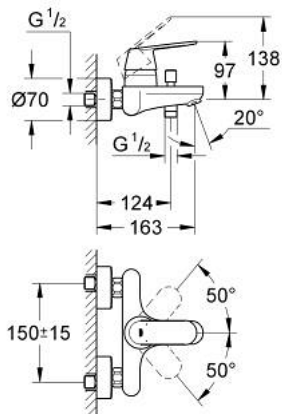

32 831 000 EUROSMART COSMOPOLITAN SINGLE-LEVER BATH MIXER 1/2"

PRODUCT DESCRIPTION

- Colour: chrome
- wall mounted
- metal lever
- GROHE SilkMove 46 mm ceramic cartridge
- GROHE LongLife finish
- adjustable flow rate limiter
- adjustable minimum flow rate 2.5 l/min
- automatic diverter: bath/shower
- mousseur
- integrated non-return valve in the shower outlet 1/2"
- S-unions
- protected against backflow
- optional temperature limiter ref. no. 46 308
- noise classification I in accordance with DIN 4109

32 831 000 EUROSMART COSMOPOLITAN SINGLE-LEVER BATH MIXER 1/2"

SPARE PARTS

- 1: Lever (Spare part-nr. 46682000)
- 2: Cap (Spare part-nr. 46427000)
- 3: Cartridge (Spare part-nr. 46048000)
- 4: Diverter knob (Spare part-nr. 64309000)
- 5: Diverter (Spare part-nr. 65655000)
- 6: Non-return valve (Spare part-nr. 08565000)
- 7: Mousseur (Spare part-nr. 13952000)
- 8: S-union (Spare part-nr. 12662000)
- 9: Screw connection 1/2" (Spare part-nr. 45044000)
- 10: Temperature limiter (Spare part-nr. 46308000)*
- 11: Extension 3/4", 20 mm (Spare part-nr. 0713000M)*