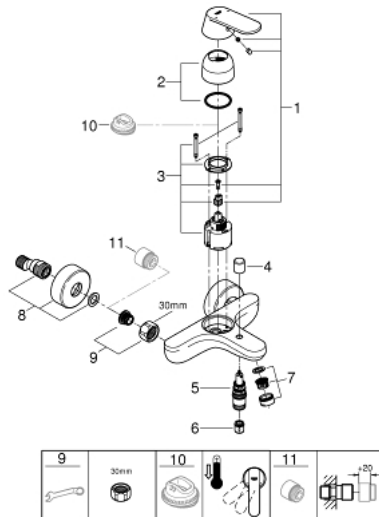

32 831 000 EUROSMART COSMOPOLITAN SINGLE-LEVER BATH MIXER 1/2"

PRODUCT DESCRIPTION

- Tyc: Chrome
- wall mounted
- metal lever
- GROHE SilkMove 46 mm ceramic cartridge
- GROHE LongLife finish
- adjustable flow rate limiter
- adjustable minimum flow rate 2.5 l/min
- automatic diverter: bath/shower
- mousseur
- integrated non-return valve in the shower outlet 1/2"
- S-unions
- protected against backflow
- optional temperature limiter ref. no. 46 308
- noise classification I in accordance with DIN 4109

32 831 000 EUROSMART COSMOPOLITAN SINGLE-LEVER BATH MIXER 1/2"

SPARE PARTS

- 1: Lever (Spare part-nr. 46682000)
- 2: Cap (Spare part-nr. 46427000)
- 3: Cartridge (Spare part-nr. 46048000)
- 4: Diverter knob (Spare part-nr. 64309000)
- 5: Diverter (Spare part-nr. 65655000)
- 6: Non-return valve (Spare part-nr. 08565000)
- 7: Mousseur (Spare part-nr. 13952000)
- 8: S-union (Spare part-nr. 12662000)
- 9: Screw connection 1/2" (Spare part-nr. 45044000)
- 10: Temperature limiter (Spare part-nr. 46308000)*
- 11: Extension 3/4", 20 mm (Spare part-nr. 0713000M)*