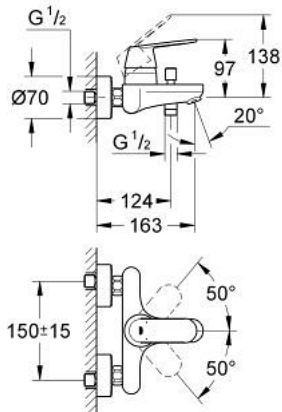

32 831 000 EUROSMART COSMOPOLITAN SINGLE-LEVER BATH MIXER 1/2"

PRODUCT DESCRIPTION

- Tyc: Chrome
- wall mounted
- metal lever
- GROHE SilkMove 46 mm ceramic cartridge
- GROHE LongLife finish
- adjustable flow rate limiter
- adjustable minimum flow rate 2.5 l/min
- automatic diverter: bath/shower
- mousseur
- integrated non-return valve in the shower outlet 1/2"
- S-unions
- protected against backflow
- optional temperature limiter ref. no. 46 308
- noise classification I in accordance with DIN 4109

32 831 000 EUROSMART COSMOPOLITAN SINGLE-LEVER BATH MIXER 1/2"

SPARE PARTS

- 1: Lever (Spare part-nr. 46682000)
- 2: Cap (Spare part-nr. 46427000)
- 3: Cartridge (Spare part-nr. 46048000)
- 4: Diverter knob (Spare part-nr. 64309000)
- 5: Diverter (Spare part-nr. 65655000)
- 6: Non-return valve (Spare part-nr. 08565000)
- 7: Mousseur (Spare part-nr. 13952000)
- 8: S-union (Spare part-nr. 12662000)
- 9: Screw connection 1/2" (Spare part-nr. 45044000)
- 10: Temperature limiter (Spare part-nr. 46308000)*
- 11: Extension 3/4", 20 mm (Spare part-nr. 0713000M)*