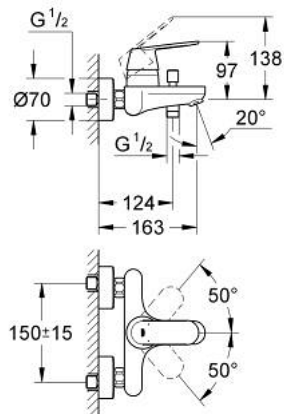

32 831 GL0 EUROSMART COSMOPOLITAN SINGLE-LEVER BATH MIXER 1/2"

PRODUCT DESCRIPTION

- Tyc: cool sunrise
- wall mounted
- metal lever
- GROHE SilkMove 46 mm ceramic cartridge
- GROHE LongLife finish
- adjustable flow rate limiter
- adjustable minimum flow rate 2.5 l/min
- automatic diverter: bath/shower
- mousseur
- integrated non-return valve in the shower outlet 1/2"
- S-unions
- protected against backflow
- optional temperature limiter ref. no. 46 308
- noise classification I in accordance with DIN 4109