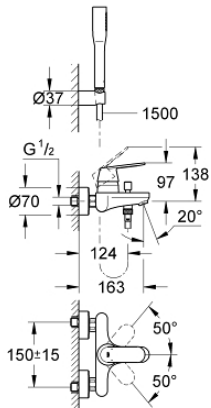

## 32 832 000 EUROSMART COSMOPOLITAN SINGLE-LEVER BATH MIXER 1/2"

### PRODUCT DESCRIPTION

- Colour: chrome
- wall mounted
- metal lever
- GROHE SilkMove 46 mm ceramic cartridge
- GROHE LongLife finish
- adjustable flow rate limiter
- adjustable minimum flow rate 2.5 l/min
- automatic diverter: bath/shower
- mousseur
- integrated non-return valve in the shower outlet 1/2"
- S-unions
- protected against backflow
- optional temperature limiter ref. no. 46 308
- noise classification I in accordance with DIN 4109
- with shower set
- consisting of:
  - Euphoria Cosmopolitan hand shower (27 367)
  - wall shower holder (27 056)
  - shower hose Relaxaflex 1500 mm 1/2" x 1/2" (28 151)

### SPARE PARTS

- 1: Lever (Spare part-nr. 46682000)
- 2: Cap (Spare part-nr. 46427000)
- 3: Cartridge (Spare part-nr. 46048000)
- 4: Diverter knob (Spare part-nr. 64309000)
- 5: Diverter (Spare part-nr. 65655000)
- 6: Non-return valve (Spare part-nr. 08565000)
- 7: Mousseur (Spare part-nr. 13952000)
- 8: Screw connection 1/2" (Spare part-nr. 45044000)
- 9: S-union (Spare part-nr. 12662000)
- 10: Dirt strainer (Spare part-nr. 0700200M)
- 11: Temperature limiter (Spare part-nr. 46308000)\*
- 12: Extension 3/4", 20 mm (Spare part-nr. 0713000M)\*
- 13: Special spanner (Spare part-nr. 19377000)\*