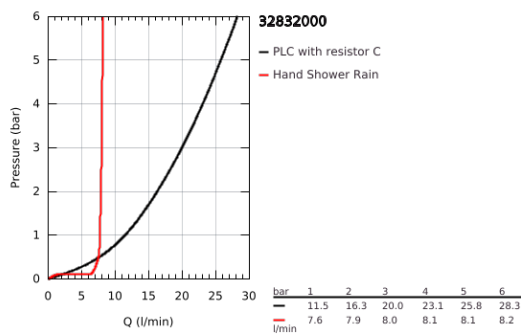

## 32 832 000 EUROSMART COSMOPOLITAN SINGLE-LEVER BATH MIXER 1/2"

### PRODUCT DESCRIPTION

- Colour: chrome
- wall mounted
- metal lever
- GROHE SilkMove 46 mm ceramic cartridge
- GROHE LongLife finish
- adjustable flow rate limiter
- adjustable minimum flow rate 2.5 l/min
- automatic diverter: bath/shower
- mousseur
- integrated non-return valve in the shower outlet 1/2"
- S-unions
- protected against backflow
- optional temperature limiter ref. no. 46 308
- noise classification I in accordance with DIN 4109
- with shower set
- consisting of:
  - Euphoria Cosmopolitan hand shower (27 367)
  - wall shower holder (27 056)
  - shower hose Relaxaflex 1500 mm 1/2" x 1/2" (28 151)