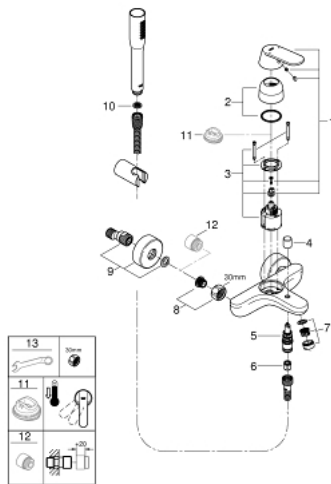

## 32 832 000 EUROSMART COSMOPOLITAN SINGLE-LEVER BATH MIXER 1/2"

### PRODUCT DESCRIPTION

- Colour: chrome
- wall mounted
- metal lever
- GROHE SilkMove 46 mm ceramic cartridge
- GROHE LongLife finish
- adjustable flow rate limiter
- adjustable minimum flow rate 2.5 l/min
- automatic diverter: bath/shower
- mousseur
- integrated non-return valve in the shower outlet 1/2"
- S-unions
- protected against backflow
- optional temperature limiter ref. no. 46 308
- noise classification I in accordance with DIN 4109
- with shower set
- consisting of:
  - Euphoria Cosmopolitan hand shower (27 367)
  - wall shower holder (27 056)
  - shower hose Relaxaflex 1500 mm 1/2" x 1/2" (28 151)

### SPARE PARTS

- 1: Lever (Spare part-nr. 46682000)
- 2: Cap (Spare part-nr. 46427000)
- 3: Cartridge (Spare part-nr. 46048000)
- 4: Diverter knob (Spare part-nr. 64309000)
- 5: Diverter (Spare part-nr. 65655000)
- 6: Non-return valve (Spare part-nr. 08565000)
- 7: Mousseur (Spare part-nr. 13952000)
- 8: Screw connection 1/2" (Spare part-nr. 45044000)
- 9: S-union (Spare part-nr. 12662000)
- 10: Dirt strainer (Spare part-nr. 0700200M)
- 11: Temperature limiter (Spare part-nr. 46308000)\*
- 12: Extension 3/4", 20 mm (Spare part-nr. 0713000M)\*
- 13: Special spanner (Spare part-nr. 19377000)\*