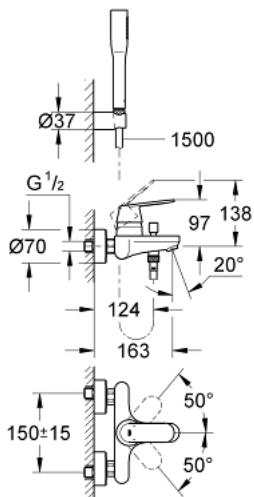

32 832 000 EUROSMART COSMOPOLITAN SINGLE-LEVER BATH MIXER 1/2"

PRODUCT DESCRIPTION

- Tyc: Chrome
- wall mounted
- metal lever
- GROHE SilkMove 46 mm ceramic cartridge
- GROHE LongLife finish
- adjustable flow rate limiter
- adjustable minimum flow rate 2.5 l/min
- automatic diverter: bath/shower
- mousseur
- integrated non-return valve in the shower outlet 1/2"
- S-unions
- protected against backflow
- optional temperature limiter ref. no. 46 308
- noise classification I in accordance with DIN 4109
- with shower set
- consisting of:
 - Euphoria Cosmopolitan hand shower (27 367)
 - wall shower holder (27 056)
 - Relaxaflex hose 1500 mm 1/2" x 1/2" (28 151)

32 832 000 EUROSMART COSMOPOLITAN SINGLE-LEVER BATH MIXER 1/2"

SPARE PARTS

- 1: Lever (Spare part-nr. 46682000)
- 2: Cap (Spare part-nr. 46427000)
- 3: Cartridge (Spare part-nr. 46048000)
- 4: Diverter knob (Spare part-nr. 64309000)
- 5: Diverter (Spare part-nr. 65655000)
- 6: Non-return valve (Spare part-nr. 08565000)
- 7: Mousseur (Spare part-nr. 13952000)
- 8: Screw connection 1/2" (Spare part-nr. 45044000)
- 9: S-union (Spare part-nr. 12662000)
- 10: Dirt strainer (Spare part-nr. 0700200M)
- 11: Temperature limiter (Spare part-nr. 46308000)*
- 12: Extension 3/4", 20 mm (Spare part-nr. 0713000M)*
- 13: Special spanner (Spare part-nr. 19377000)*