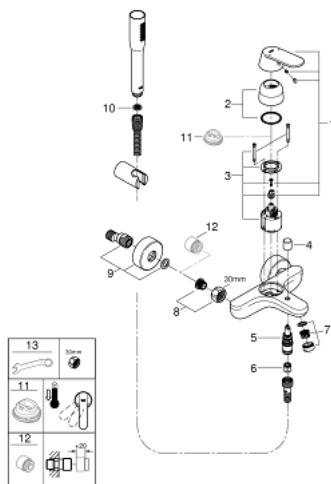

32 832 000 EUROSMART COSMOPOLITAN SINGLE-LEVER BATH MIXER 1/2"

PRODUCT DESCRIPTION

- Tyc: Chrome
- wall mounted
- metal lever
- GROHE SilkMove 46 mm ceramic cartridge
- GROHE LongLife finish
- adjustable flow rate limiter
- adjustable minimum flow rate 2.5 l/min
- automatic diverter: bath/shower
- mousseur
- integrated non-return valve in the shower outlet 1/2"
- S-unions
- protected against backflow
- optional temperature limiter ref. no. 46 308
- noise classification I in accordance with DIN 4109
- with shower set
- consisting of:
 - Euphoria Cosmopolitan hand shower (27 367)
 - wall shower holder (27 056)
 - Relaxaflex hose 1500 mm 1/2" x 1/2" (28 151)

32 832 000 EUROSMART COSMOPOLITAN SINGLE-LEVER BATH MIXER 1/2"

SPARE PARTS

- 1: Lever (Spare part-nr. 46682000)
- 2: Cap (Spare part-nr. 46427000)
- 3: Cartridge (Spare part-nr. 46048000)
- 4: Diverter knob (Spare part-nr. 64309000)
- 5: Diverter (Spare part-nr. 65655000)
- 6: Non-return valve (Spare part-nr. 08565000)
- 7: Mousseur (Spare part-nr. 13952000)
- 8: Screw connection 1/2" (Spare part-nr. 45044000)
- 9: S-union (Spare part-nr. 12662000)
- 10: Dirt strainer (Spare part-nr. 0700200M)
- 11: Temperature limiter (Spare part-nr. 46308000)*
- 12: Extension 3/4", 20 mm (Spare part-nr. 0713000M)*
- 13: Special spanner (Spare part-nr. 19377000)*