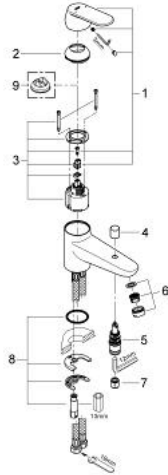

### 32 836 000 EUROSMART COSMOPOLITAN SINGLE-LEVER BATH MIXER 1/2"

**PRODUCT DESCRIPTION**

- Colour: chrome
- single hole installation
- metal lever
- GROHE SilkMove 46 mm ceramic cartridge
- Eco-Override-Stop lever resistance for saving water
- GROHE LongLife finish
- adjustable flow rate limiter
- adjustable minimum flow rate 2.5 l/min
- automatic diverter: bath/shower
- mousseur
- integrated non-return valve in the shower outlet 1/2"
- flexible connection hoses
- protected against backflow
- optional temperature limiter ref. no. 46 308

32 836 000 **EUROSMART COSMOPOLITAN SINGLE-LEVER BATH MIXER 1/2"**

**SPARE PARTS**

- 1: Lever (Spare part-nr. 46685000)
- 2: Cap (Spare part-nr. 46570000)
- 3: Cartridge (Spare part-nr. 46588000)
- 4: Diverter knob (Spare part-nr. 48022000)
- 4.1: Diverter knob (Spare part-nr. 64309000)
- 5: Diverter (Spare part-nr. 65655000)
- 6: Mousseur (Spare part-nr. 13941000)
- 7: Non-return valve (Spare part-nr. 08565000)
- 8: Shank mounting kit (Spare part-nr. 46671000)
- 9: Temperature limiter (Spare part-nr. 08791000)\*