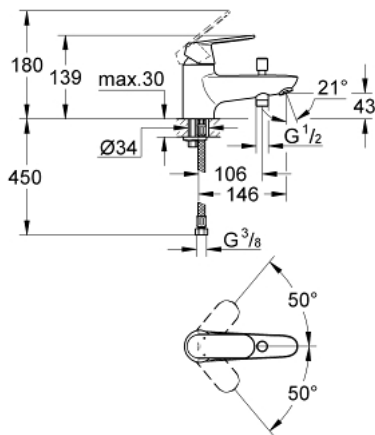

### 32 836 000 EUROSMART COSMOPOLITAN SINGLE-LEVER BATH MIXER 1/2"

**PRODUCT DESCRIPTION**

- Colour: chrome
- single hole installation
- metal lever
- GROHE SilkMove 46 mm ceramic cartridge
- Eco-Override-Stop lever resistance for saving water
- GROHE LongLife finish
- adjustable flow rate limiter
- adjustable minimum flow rate 2.5 l/min
- automatic diverter: bath/shower
- mousseur
- integrated non-return valve in the shower outlet 1/2"
- flexible connection hoses
- protected against backflow
- optional temperature limiter ref. no. 46 308

32 836 000 **EUROSMART COSMOPOLITAN SINGLE-LEVER BATH MIXER 1/2"**

**SPARE PARTS**

- 1: Lever (Spare part-nr. 46685000)
- 2: Cap (Spare part-nr. 46570000)
- 3: Cartridge (Spare part-nr. 46588000)
- 4: Diverter knob (Spare part-nr. 48022000)
- 4.1: Diverter knob (Spare part-nr. 64309000)
- 5: Diverter (Spare part-nr. 65655000)
- 6: Mousseur (Spare part-nr. 13941000)
- 7: Non-return valve (Spare part-nr. 08565000)
- 8: Shank mounting kit (Spare part-nr. 46671000)
- 9: Temperature limiter (Spare part-nr. 08791000)\*