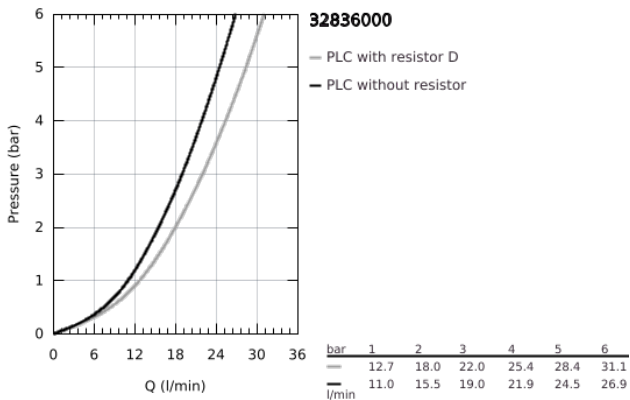

### 32 836 000 EUROSMART COSMOPOLITAN SINGLE-LEVER BATH MIXER 1/2"

**PRODUCT DESCRIPTION**

- Colour: chrome
- single hole installation
- metal lever
- GROHE SilkMove 46 mm ceramic cartridge
- Eco-Override-Stop lever resistance for saving water
- GROHE LongLife finish
- adjustable flow rate limiter
- adjustable minimum flow rate 2.5 l/min
- automatic diverter: bath/shower
- mousseur
- integrated non-return valve in the shower outlet 1/2"
- flexible connection hoses
- protected against backflow
- optional temperature limiter ref. no. 46 308

32 836 000 **EUROSMART COSMOPOLITAN SINGLE-LEVER BATH MIXER 1/2"**

**SPARE PARTS**

- 1: Lever (Spare part-nr. 46685000)
- 2: Cap (Spare part-nr. 46570000)
- 3: Cartridge (Spare part-nr. 46588000)
- 4: Diverter knob (Spare part-nr. 48022000)
- 4.1: Diverter knob (Spare part-nr. 64309000)
- 5: Diverter (Spare part-nr. 65655000)
- 6: Mousseur (Spare part-nr. 13941000)
- 7: Non-return valve (Spare part-nr. 08565000)
- 8: Shank mounting kit (Spare part-nr. 46671000)
- 9: Temperature limiter (Spare part-nr. 08791000)\*