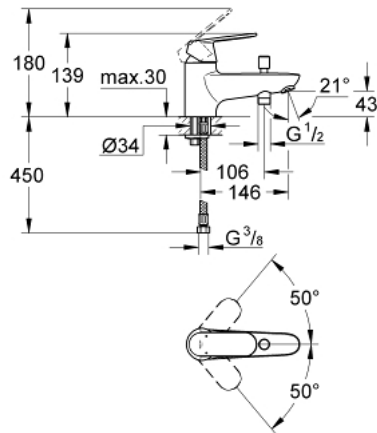

## 32 836 000 EUROSMART COSMOPOLITAN SINGLE-LEVER BATH MIXER 1/2"

### PRODUCT DESCRIPTION

- Tyc: Chrome
- single hole installation
- metal lever
- GROHE SilkMove 46 mm ceramic cartridge
- Eco-Override-Stop lever resistance for saving water
- GROHE LongLife finish
- adjustable flow rate limiter
- adjustable minimum flow rate 2.5 l/min
- automatic diverter: bath/shower
- mousseur
- integrated non-return valve in the shower outlet 1/2"
- flexible connection hoses
- protected against backflow
- optional temperature limiter ref. no. 46 308

### SPARE PARTS

- 1: Lever (Spare part-nr. 46685000)
- 2: Cap (Spare part-nr. 46570000)
- 3: Cartridge (Spare part-nr. 46588000)
- 4: Diverter knob (Spare part-nr. 48022000)
- 4.1: Diverter knob (Spare part-nr. 64309000)
- 5: Diverter (Spare part-nr. 65655000)
- 6: Mousseur (Spare part-nr. 13941000)
- 7: Non-return valve (Spare part-nr. 08565000)
- 8: Shank mounting kit (Spare part-nr. 46671000)
- 9: Temperature limiter (Spare part-nr. 08791000)\*