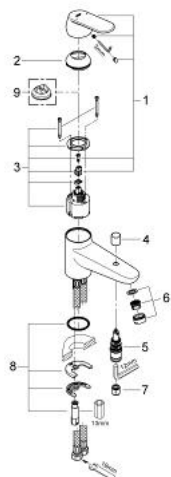

## 32 836 000 EUROSMART COSMOPOLITAN SINGLE-LEVER BATH MIXER 1/2"

### PRODUCT DESCRIPTION

- Tyc: Chrome
- single hole installation
- metal lever
- GROHE SilkMove 46 mm ceramic cartridge
- Eco-Override-Stop lever resistance for saving water
- GROHE LongLife finish
- adjustable flow rate limiter
- adjustable minimum flow rate 2.5 l/min
- automatic diverter: bath/shower
- mousseur
- integrated non-return valve in the shower outlet 1/2"
- flexible connection hoses
- protected against backflow
- optional temperature limiter ref. no. 46 308

### SPARE PARTS

- 1: Lever (Spare part-nr. 46685000)
- 2: Cap (Spare part-nr. 46570000)
- 3: Cartridge (Spare part-nr. 46588000)
- 4: Diverter knob (Spare part-nr. 48022000)
- 4.1: Diverter knob (Spare part-nr. 64309000)
- 5: Diverter (Spare part-nr. 65655000)
- 6: Mousseur (Spare part-nr. 13941000)
- 7: Non-return valve (Spare part-nr. 08565000)
- 8: Shank mounting kit (Spare part-nr. 46671000)
- 9: Temperature limiter (Spare part-nr. 08791000)\*