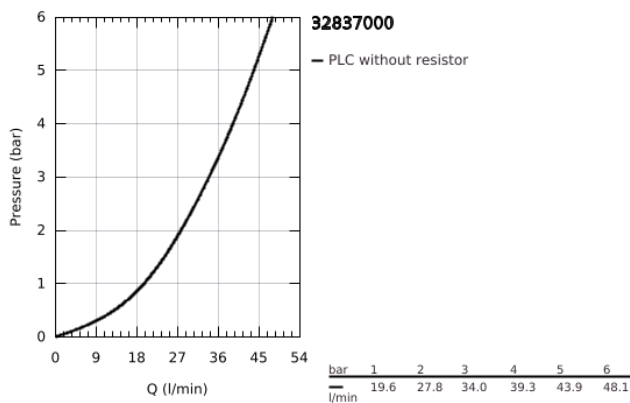

32 837 000 EUROSMART COSMOPOLITAN SINGLE-LEVER SHOWER MIXER 1/2"

PRODUCT DESCRIPTION

- Colour: chrome
- wall mounted
- metal lever
- GROHE SilkMove 46 mm ceramic cartridge
- GROHE LongLife finish
- adjustable flow rate limiter
- adjustable minimum flow rate 2.5 l/min
- shower bottom outlet 1/2" with integrated non return valve
- S-unions
- optional temperature limiter ref. no. 46 308
- protected against backflow
- noise classification I in accordance with DIN 4109

32 837 000 EUROSMART COSMOPOLITAN SINGLE-LEVER SHOWER MIXER 1/2"

SPARE PARTS

- 1: Lever (Spare part-nr. 46682000)
 - 2: Cap (Spare part-nr. 46427000)
 - 3: Cartridge (Spare part-nr. 46048000)
 - 4: Screw connection 1/2" (Spare part-nr. 45044000)
 - 5: S-union (Spare part-nr. 12662000)
 - 6: Non-return valve (Spare part-nr. 08565000)
 - 7: Temperature limiter (Spare part-nr. 46308000)*
 - 8: Extension 3/4", 20 mm (Spare part-nr. 0713000M)*
 - 9: Plastic tray (Spare part-nr. 18349000)*
- * Optional accessories