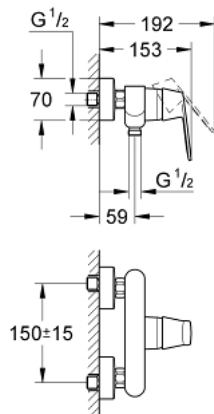

32 837 000 EUROSMART COSMOPOLITAN SINGLE-LEVER SHOWER MIXER 1/2"

PRODUCT DESCRIPTION

- Colour: chrome
- wall mounted
- metal lever
- GROHE SilkMove 46 mm ceramic cartridge
- GROHE LongLife finish
- adjustable flow rate limiter
- adjustable minimum flow rate 2.5 l/min
- shower bottom outlet 1/2" with integrated non return valve
- S-unions
- optional temperature limiter ref. no. 46 308
- protected against backflow
- noise classification I in accordance with DIN 4109

32 837 000 EUROSMART COSMOPOLITAN SINGLE-LEVER SHOWER MIXER 1/2"

SPARE PARTS

- 1: Lever (Spare part-nr. 46682000)
 - 2: Cap (Spare part-nr. 46427000)
 - 3: Cartridge (Spare part-nr. 46048000)
 - 4: Screw connection 1/2" (Spare part-nr. 45044000)
 - 5: S-union (Spare part-nr. 12662000)
 - 6: Non-return valve (Spare part-nr. 08565000)
 - 7: Temperature limiter (Spare part-nr. 46308000)*
 - 8: Extension 3/4", 20 mm (Spare part-nr. 0713000M)*
 - 9: Plastic tray (Spare part-nr. 18349000)*
- * Optional accessories