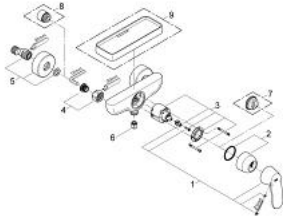

32 837 000 EUROSMART COSMOPOLITAN SINGLE-LEVER SHOWER MIXER 1/2"

PRODUCT DESCRIPTION

- Colour: chrome
- wall mounted
- metal lever
- GROHE SilkMove 46 mm ceramic cartridge
- GROHE LongLife finish
- adjustable flow rate limiter
- adjustable minimum flow rate 2.5 l/min
- shower bottom outlet 1/2" with integrated non return valve
- S-unions
- optional temperature limiter ref. no. 46 308
- protected against backflow
- noise classification I in accordance with DIN 4109

32 837 000 EUROSMART COSMOPOLITAN SINGLE-LEVER SHOWER MIXER 1/2"

SPARE PARTS

- 1: Lever (Spare part-nr. 46682000)
 - 2: Cap (Spare part-nr. 46427000)
 - 3: Cartridge (Spare part-nr. 46048000)
 - 4: Screw connection 1/2" (Spare part-nr. 45044000)
 - 5: S-union (Spare part-nr. 12662000)
 - 6: Non-return valve (Spare part-nr. 08565000)
 - 7: Temperature limiter (Spare part-nr. 46308000)*
 - 8: Extension 3/4", 20 mm (Spare part-nr. 0713000M)*
 - 9: Plastic tray (Spare part-nr. 18349000)*
- * Optional accessories