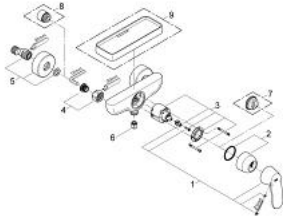

32 837 000 EUROSMART COSMOPOLITAN SINGLE-LEVER SHOWER MIXER 1/2"

PRODUCT DESCRIPTION

- Tyc: Chrome
- wall mounted
- metal lever
- GROHE SilkMove 46 mm ceramic cartridge
- GROHE LongLife finish
- adjustable flow rate limiter
- adjustable minimum flow rate 2.5 l/min
- shower bottom outlet 1/2" with integrated non return valve
- S-unions
- optional temperature limiter ref. no. 46 308
- protected against backflow
- noise classification I in accordance with DIN 4109

32 837 000 EUROSMART COSMOPOLITAN SINGLE-LEVER SHOWER MIXER 1/2"

SPARE PARTS

- 1: Lever (Spare part-nr. 46682000)
- 2: Cap (Spare part-nr. 46427000)
- 3: Cartridge (Spare part-nr. 46048000)
- 4: Screw connection 1/2" (Spare part-nr. 45044000)
- 5: S-union (Spare part-nr. 12662000)
- 6: Non-return valve (Spare part-nr. 08565000)
- 7: Temperature limiter (Spare part-nr. 46308000)*
- 8: Extension 3/4", 20 mm (Spare part-nr. 0713000M)*
- 9: Plastic tray (Spare part-nr. 18349000)*