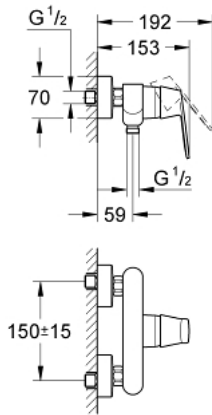

32 837 000 EUROSMART COSMOPOLITAN SINGLE-LEVER SHOWER MIXER 1/2"

PRODUCT DESCRIPTION

- Tyc: Chrome
- wall mounted
- metal lever
- GROHE SilkMove 46 mm ceramic cartridge
- GROHE LongLife finish
- adjustable flow rate limiter
- adjustable minimum flow rate 2.5 l/min
- shower bottom outlet 1/2" with integrated non return valve
- S-unions
- optional temperature limiter ref. no. 46 308
- protected against backflow
- noise classification I in accordance with DIN 4109

32 837 000 EUROSMART COSMOPOLITAN SINGLE-LEVER SHOWER MIXER 1/2"

SPARE PARTS

- 1: Lever (Spare part-nr. 46682000)
- 2: Cap (Spare part-nr. 46427000)
- 3: Cartridge (Spare part-nr. 46048000)
- 4: Screw connection 1/2" (Spare part-nr. 45044000)
- 5: S-union (Spare part-nr. 12662000)
- 6: Non-return valve (Spare part-nr. 08565000)
- 7: Temperature limiter (Spare part-nr. 46308000)*
- 8: Extension 3/4", 20 mm (Spare part-nr. 0713000M)*
- 9: Plastic tray (Spare part-nr. 18349000)*