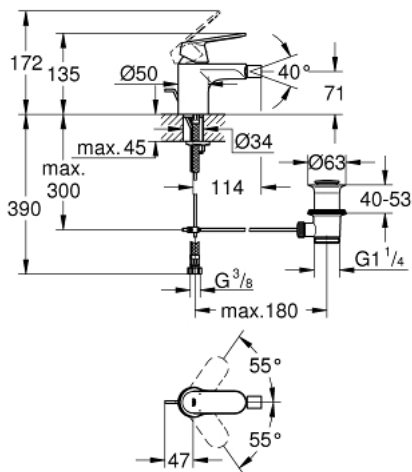

32 839 000 **EUROSMART COSMOPOLITAN SINGLE-LEVER BIDET MIXER 1/2" S-SIZE**

**PRODUCT DESCRIPTION**

- Colour: chrome
- single hole installation
- metal lever
- GROHE SilkMove 35 mm ceramic cartridge
- adjustable flow rate limiter
- GROHE LongLife finish
- GROHE EcoJoy - less water, perfect flow
- maximum flow rate (at 3 bar): 5 l/min
- GROHE FastFixation installation system with centering support
- ball-joint mousseur
- pop-up waste set 1 1/4"
- flexible connection hoses
- optional temperature limiter ref. no. 46 375
- noise classification I in accordance with DIN 4109

32 839 000 **EUROSMART COSMOPOLITAN SINGLE-LEVER BIDET MIXER 1/2" S-SIZE**

**SPARE PARTS**

- 1: Lever (Spare part-nr. 46681000)
  - 2: Cap (Spare part-nr. 46492000)
  - 3: Screw coupling (Spare part-nr. 46460000)
  - 4: Cartridge (Spare part-nr. 46374000)
  - 5: Mousseur (Spare part-nr. 13998000)
  - 6: Pop-up rod (Spare part-nr. 46739000)
  - 7: Shank mounting kit (Spare part-nr. 46671000)
  - 8: Waste set 1 1/4" (Spare part-nr. 28910000)
  - 8.1: Plug (Spare part-nr. 07182000)
  - 8.2: Eccentric rod (Spare part-nr. 07052000)
  - 9: Temperature limiter (Spare part-nr. 46375000)\*
  - 10: Socket spanner (Spare part-nr. 19332000)\*
  - 11: Mounting wrench (Spare part-nr. 19017000)\*
  - 12: Eccentric rod (Spare part-nr. 07341000)\*
- \* Optional accessories