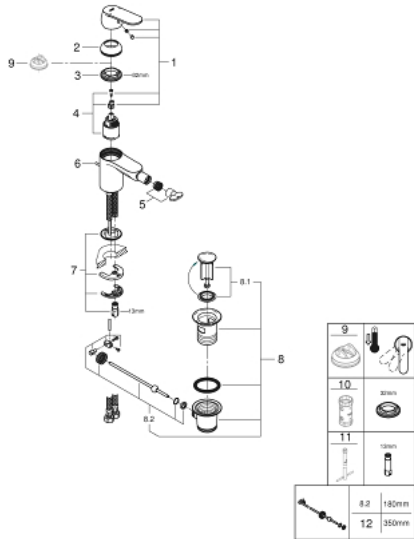

32 839 000 **EUROSMART COSMOPOLITAN SINGLE-LEVER BIDET MIXER 1/2" S-SIZE**

**PRODUCT DESCRIPTION**

- Colour: chrome
- single hole installation
- metal lever
- GROHE SilkMove 35 mm ceramic cartridge
- adjustable flow rate limiter
- GROHE LongLife finish
- GROHE EcoJoy - less water, perfect flow
- maximum flow rate (at 3 bar): 5 l/min
- GROHE FastFixation installation system with centering support
- ball-joint mousseur
- pop-up waste set 1 1/4"
- flexible connection hoses
- optional temperature limiter ref. no. 46 375
- noise classification I in accordance with DIN 4109

32 839 000 **EUROSMART COSMOPOLITAN SINGLE-LEVER BIDET MIXER 1/2" S-SIZE**

**SPARE PARTS**

- 1: Lever (Spare part-nr. 46681000)
  - 2: Cap (Spare part-nr. 46492000)
  - 3: Screw coupling (Spare part-nr. 46460000)
  - 4: Cartridge (Spare part-nr. 46374000)
  - 5: Mousseur (Spare part-nr. 13998000)
  - 6: Pop-up rod (Spare part-nr. 46739000)
  - 7: Shank mounting kit (Spare part-nr. 46671000)
  - 8: Waste set 1 1/4" (Spare part-nr. 28910000)
  - 8.1: Plug (Spare part-nr. 07182000)
  - 8.2: Eccentric rod (Spare part-nr. 07052000)
  - 9: Temperature limiter (Spare part-nr. 46375000)\*
  - 10: Socket spanner (Spare part-nr. 19332000)\*
  - 11: Mounting wrench (Spare part-nr. 19017000)\*
  - 12: Eccentric rod (Spare part-nr. 07341000)\*
- \* Optional accessories