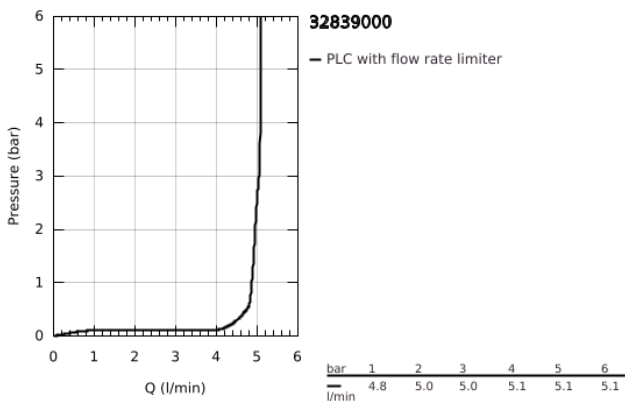

32 839 000 **EUROSMART COSMOPOLITAN SINGLE-LEVER BIDET MIXER 1/2" S-SIZE**

**PRODUCT DESCRIPTION**

- Colour: chrome
- single hole installation
- metal lever
- GROHE SilkMove 35 mm ceramic cartridge
- adjustable flow rate limiter
- GROHE LongLife finish
- GROHE EcoJoy - less water, perfect flow
- maximum flow rate (at 3 bar): 5 l/min
- GROHE FastFixation installation system with centering support
- ball-joint mousseur
- pop-up waste set 1 1/4"
- flexible connection hoses
- optional temperature limiter ref. no. 46 375
- noise classification I in accordance with DIN 4109

32 839 000 **EUROSMART COSMOPOLITAN SINGLE-LEVER BIDET MIXER 1/2" S-SIZE**

**SPARE PARTS**

- 1: Lever (Spare part-nr. 46681000)
  - 2: Cap (Spare part-nr. 46492000)
  - 3: Screw coupling (Spare part-nr. 46460000)
  - 4: Cartridge (Spare part-nr. 46374000)
  - 5: Mousseur (Spare part-nr. 13998000)
  - 6: Pop-up rod (Spare part-nr. 46739000)
  - 7: Shank mounting kit (Spare part-nr. 46671000)
  - 8: Waste set 1 1/4" (Spare part-nr. 28910000)
  - 8.1: Plug (Spare part-nr. 07182000)
  - 8.2: Eccentric rod (Spare part-nr. 07052000)
  - 9: Temperature limiter (Spare part-nr. 46375000)\*
  - 10: Socket spanner (Spare part-nr. 19332000)\*
  - 11: Mounting wrench (Spare part-nr. 19017000)\*
  - 12: Eccentric rod (Spare part-nr. 07341000)\*
- \* Optional accessories