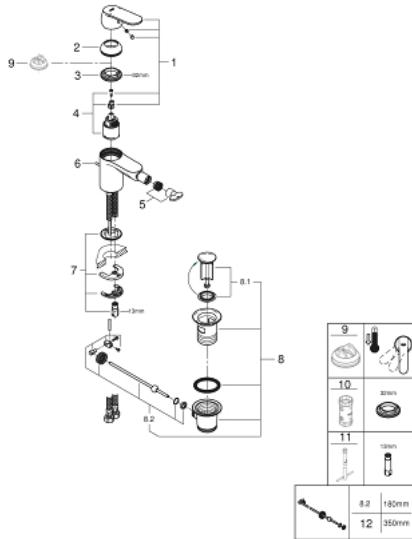

32 839 000 EUROSMART COSMOPOLITAN SINGLE-LEVER BIDET MIXER 1/2" S-SIZE

PRODUCT DESCRIPTION

- Tyc: Chrome
- single hole installation
- metal lever
- GROHE SilkMove 35 mm ceramic cartridge
- adjustable flow rate limiter
- GROHE LongLife finish
- GROHE EcoJoy - Less water, perfect flow
- maximum flow rate (at 3 bar): 5 l/min
- GROHE FastFixation installation system with centering support
- ball-joint mousseur
- pop-up waste set 1 1/4"
- flexible connection hoses
- optional temperature limiter ref. no. 46 375
- noise classification I in accordance with DIN 4109

32 839 000 EUROSMART COSMOPOLITAN SINGLE-LEVER BIDET MIXER 1/2" S-SIZE

SPARE PARTS

- 1: Lever (Spare part-nr. 46681000)
 - 2: Cap (Spare part-nr. 46492000)
 - 3: Screw coupling (Spare part-nr. 46460000)
 - 4: Cartridge (Spare part-nr. 46374000)
 - 5: Mousseur (Spare part-nr. 13998000)
 - 6: Pop-up rod (Spare part-nr. 46739000)
 - 7: Shank mounting kit (Spare part-nr. 46671000)
 - 8: Waste set 1 1/4" (Spare part-nr. 28910000)
 - 8.1: Plug (Spare part-nr. 07182000)
 - 8.2: Eccentric rod (Spare part-nr. 07052000)
 - 9: Temperature limiter (Spare part-nr. 46375000)*
 - 10: Socket spanner (Spare part-nr. 19332000)*
 - 11: Mounting wrench (Spare part-nr. 19017000)*
 - 12: Eccentric rod (Spare part-nr. 07341000)*
- * Optional accessories