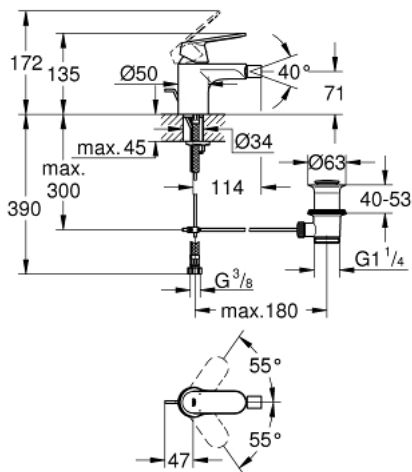

32 839 000 EUROSMART COSMOPOLITAN SINGLE-LEVER BIDET MIXER 1/2" S-SIZE

PRODUCT DESCRIPTION

- Tyc: Chrome
- single hole installation
- metal lever
- GROHE SilkMove 35 mm ceramic cartridge
- adjustable flow rate limiter
- GROHE LongLife finish
- GROHE EcoJoy - Less water, perfect flow
- maximum flow rate (at 3 bar): 5 l/min
- GROHE FastFixation installation system with centering support
- ball-joint mousseur
- pop-up waste set 1 1/4"
- flexible connection hoses
- optional temperature limiter ref. no. 46 375
- noise classification I in accordance with DIN 4109

32 839 000 EUROSMART COSMOPOLITAN SINGLE-LEVER BIDET MIXER 1/2" S-SIZE

SPARE PARTS

- 1: Lever (Spare part-nr. 46681000)
 - 2: Cap (Spare part-nr. 46492000)
 - 3: Screw coupling (Spare part-nr. 46460000)
 - 4: Cartridge (Spare part-nr. 46374000)
 - 5: Mousseur (Spare part-nr. 13998000)
 - 6: Pop-up rod (Spare part-nr. 46739000)
 - 7: Shank mounting kit (Spare part-nr. 46671000)
 - 8: Waste set 1 1/4" (Spare part-nr. 28910000)
 - 8.1: Plug (Spare part-nr. 07182000)
 - 8.2: Eccentric rod (Spare part-nr. 07052000)
 - 9: Temperature limiter (Spare part-nr. 46375000)*
 - 10: Socket spanner (Spare part-nr. 19332000)*
 - 11: Mounting wrench (Spare part-nr. 19017000)*
 - 12: Eccentric rod (Spare part-nr. 07341000)*
- * Optional accessories