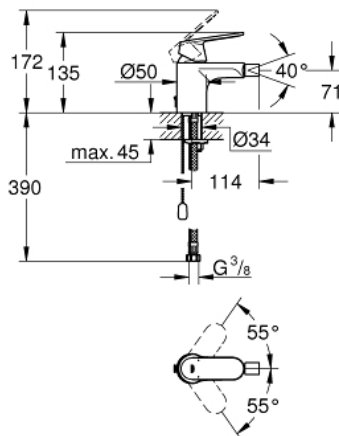

32 840 000 EUROSMART COSMOPOLITAN SINGLE-LEVER BIDET MIXER 1/2" S-SIZE

PRODUCT DESCRIPTION

- Colour: chrome
- single hole installation
- metal lever
- GROHE SilkMove 35 mm ceramic cartridge
- adjustable flow rate limiter
- adjustable minimum flow rate 2.5 l/min
- GROHE LongLife finish
- GROHE EcoJoy - less water, perfect flow
- maximum flow rate (at 3 bar): 5 l/min
- GROHE FastFixation installation system with centering support
- ball-joint mousseur
- retractable chain
- flexible connection hoses
- optional temperature limiter ref. no. 46 375
- noise classification I in accordance with DIN 4109

32 840 000 EUROSMART COSMOPOLITAN SINGLE-LEVER BIDET MIXER 1/2" S-SIZE

SPARE PARTS

- 1: Lever (Spare part-nr. 46681000)
 - 2: Cap (Spare part-nr. 46492000)
 - 3: Screw coupling (Spare part-nr. 46460000)
 - 4: Cartridge (Spare part-nr. 46374000)
 - 5: Mousseur (Spare part-nr. 13998000)
 - 6: Chain support (Spare part-nr. 06815000)
 - 7: Shank mounting kit (Spare part-nr. 46671000)
 - 8: Temperature limiter (Spare part-nr. 46375000)*
 - 9: Socket spanner (Spare part-nr. 19332000)*
 - 10: Mounting wrench (Spare part-nr. 19017000)*
- * Optional accessories