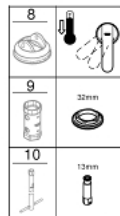

32 840 000 EUROSMART COSMOPOLITAN SINGLE-LEVER BIDET MIXER 1/2" S-SIZE

PRODUCT DESCRIPTION

- Colour: chrome
- single hole installation
- metal lever
- GROHE SilkMove 35 mm ceramic cartridge
- adjustable flow rate limiter
- adjustable minimum flow rate 2.5 l/min
- GROHE LongLife finish
- GROHE EcoJoy - less water, perfect flow
- maximum flow rate (at 3 bar): 5 l/min
- GROHE FastFixation installation system with centering support
- ball-joint mousseur
- retractable chain
- flexible connection hoses
- optional temperature limiter ref. no. 46 375
- noise classification I in accordance with DIN 4109

32 840 000 EUROSMART COSMOPOLITAN SINGLE-LEVER BIDET MIXER 1/2" S-SIZE

SPARE PARTS

- 1: Lever (Spare part-nr. 46681000)
 - 2: Cap (Spare part-nr. 46492000)
 - 3: Screw coupling (Spare part-nr. 46460000)
 - 4: Cartridge (Spare part-nr. 46374000)
 - 5: Mousseur (Spare part-nr. 13998000)
 - 6: Chain support (Spare part-nr. 06815000)
 - 7: Shank mounting kit (Spare part-nr. 46671000)
 - 8: Temperature limiter (Spare part-nr. 46375000)*
 - 9: Socket spanner (Spare part-nr. 19332000)*
 - 10: Mounting wrench (Spare part-nr. 19017000)*
- * Optional accessories