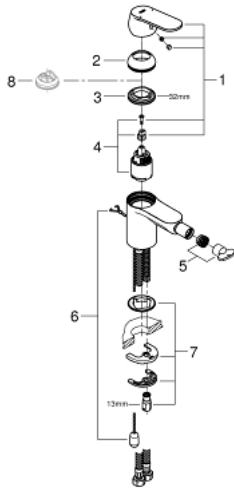

32 840 000 EUROSMART COSMOPOLITAN SINGLE-LEVER BIDET MIXER 1/2" S-SIZE

PRODUCT DESCRIPTION

- Colour: chrome
- single hole installation
- metal lever
- GROHE SilkMove 35 mm ceramic cartridge
- adjustable flow rate limiter
- adjustable minimum flow rate 2.5 l/min
- GROHE LongLife finish
- GROHE EcoJoy - less water, perfect flow
- maximum flow rate (at 3 bar): 5 l/min
- GROHE FastFixation installation system with centering support
- ball-joint mousseur
- retractable chain
- flexible connection hoses
- optional temperature limiter ref. no. 46 375
- noise classification I in accordance with DIN 4109

32 840 000 EUROSMART COSMOPOLITAN SINGLE-LEVER BIDET MIXER 1/2" S-SIZE

SPARE PARTS

- 1: Lever (Spare part-nr. 46681000)
 - 2: Cap (Spare part-nr. 46492000)
 - 3: Screw coupling (Spare part-nr. 46460000)
 - 4: Cartridge (Spare part-nr. 46374000)
 - 5: Mousseur (Spare part-nr. 13998000)
 - 6: Chain support (Spare part-nr. 06815000)
 - 7: Shank mounting kit (Spare part-nr. 46671000)
 - 8: Temperature limiter (Spare part-nr. 46375000)*
 - 9: Socket spanner (Spare part-nr. 19332000)*
 - 10: Mounting wrench (Spare part-nr. 19017000)*
- * Optional accessories