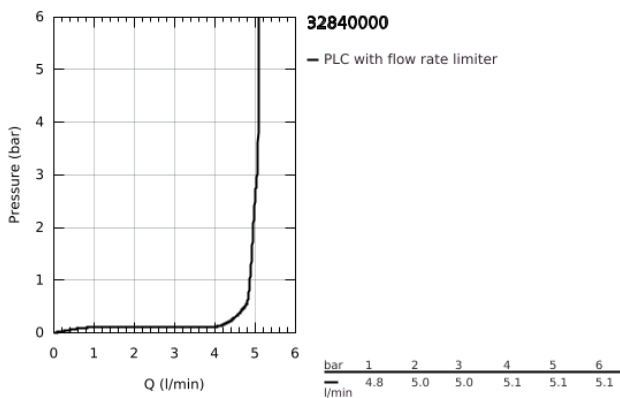

32 840 000 EUROSMART COSMOPOLITAN SINGLE-LEVER BIDET MIXER 1/2" S-SIZE

PRODUCT DESCRIPTION

- Colour: chrome
- single hole installation
- metal lever
- GROHE SilkMove 35 mm ceramic cartridge
- adjustable flow rate limiter
- adjustable minimum flow rate 2.5 l/min
- GROHE LongLife finish
- GROHE EcoJoy - less water, perfect flow
- maximum flow rate (at 3 bar): 5 l/min
- GROHE FastFixation installation system with centering support
- ball-joint mousseur
- retractable chain
- flexible connection hoses
- optional temperature limiter ref. no. 46 375
- noise classification I in accordance with DIN 4109

32 840 000 EUROSMART COSMOPOLITAN SINGLE-LEVER BIDET MIXER 1/2" S-SIZE

SPARE PARTS

- 1: Lever (Spare part-nr. 46681000)
 - 2: Cap (Spare part-nr. 46492000)
 - 3: Screw coupling (Spare part-nr. 46460000)
 - 4: Cartridge (Spare part-nr. 46374000)
 - 5: Mousseur (Spare part-nr. 13998000)
 - 6: Chain support (Spare part-nr. 06815000)
 - 7: Shank mounting kit (Spare part-nr. 46671000)
 - 8: Temperature limiter (Spare part-nr. 46375000)*
 - 9: Socket spanner (Spare part-nr. 19332000)*
 - 10: Mounting wrench (Spare part-nr. 19017000)*
- * Optional accessories