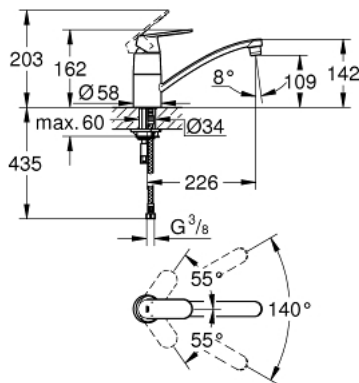

32 842 000 **EUROSMART COSMOPOLITAN SINGLE-LEVER SINK MIXER 1/2"**

**PRODUCT DESCRIPTION**

- Colour: chrome
- low spout
- single hole installation
- GROHE LongLife finish
- GROHE SilkMove 35 mm ceramic cartridge
- mousseur
- adjustable flow rate limiter
- swivel tubular spout
- swivel area 140°
- flexible connection hoses
- rapid installation system
- maximum flow rate (at 3 bar): 12 l/min

### SPARE PARTS

- 1: Lever (Spare part-nr. 46685000)
  - 2: Cap (Spare part-nr. 46601000)
  - 3: Cartridge (Spare part-nr. 46374000)
  - 4: Seal kit (Spare part-nr. 46429K00)
  - 5: Mousseur (Spare part-nr. 13928000)
  - 6: Spout (Spare part-nr. 13205000)
  - 7: Shank mounting kit (Spare part-nr. 46249000)
  - 8: Mounting wrench (Spare part-nr. 19017000)\*
- \* Optional accessories