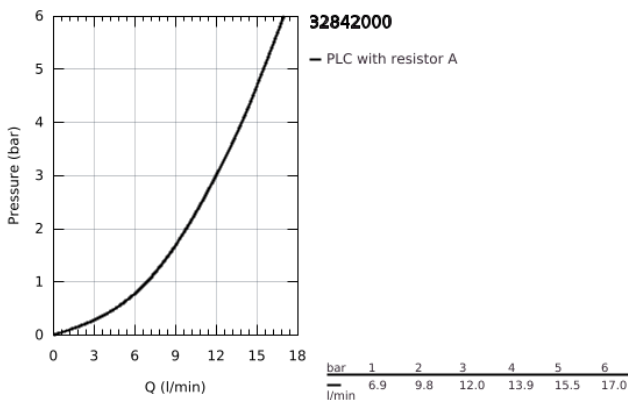

32 842 000 **EUROSMART COSMOPOLITAN SINGLE-LEVER SINK MIXER 1/2"**

**PRODUCT DESCRIPTION**

- Colour: chrome
- low spout
- single hole installation
- GROHE LongLife finish
- GROHE SilkMove 35 mm ceramic cartridge
- mousseur
- adjustable flow rate limiter
- swivel tubular spout
- swivel area 140°
- flexible connection hoses
- rapid installation system
- maximum flow rate (at 3 bar): 12 l/min

## 32 842 000 EUROSMART COSMOPOLITAN SINGLE-LEVER SINK MIXER 1/2"