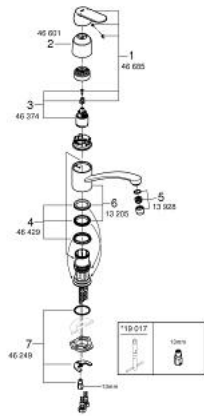

32 842 000 **EUROSMART COSMOPOLITAN SINGLE-LEVER SINK MIXER 1/2"**

**PRODUCT DESCRIPTION**

- Colour: chrome
- low spout
- single hole installation
- GROHE LongLife finish
- GROHE SilkMove 35 mm ceramic cartridge
- mousseur
- adjustable flow rate limiter
- swivel tubular spout
- swivel area 140°
- flexible connection hoses
- rapid installation system
- maximum flow rate (at 3 bar): 12 l/min

## 32 842 000 EUROSMART COSMOPOLITAN SINGLE-LEVER SINK MIXER 1/2"

### SPARE PARTS

- 1: Lever (Spare part-nr. 46685000)
  - 2: Cap (Spare part-nr. 46601000)
  - 3: Cartridge (Spare part-nr. 46374000)
  - 4: Seal kit (Spare part-nr. 46429K00)
  - 5: Mousseur (Spare part-nr. 13928000)
  - 6: Spout (Spare part-nr. 13205000)
  - 7: Shank mounting kit (Spare part-nr. 46249000)
  - 8: Mounting wrench (Spare part-nr. 19017000)\*
- \* Optional accessories