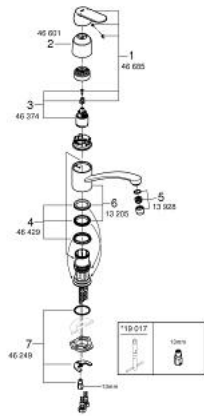

32 842 000 EUROSMART COSMOPOLITAN SINGLE-LEVER SINK MIXER 1/2"

PRODUCT DESCRIPTION

- Tyc: Chrome
- low spout
- single hole installation
- GROHE LongLife finish
- GROHE SilkMove 35 mm ceramic cartridge
- mousseur
- adjustable flow rate limiter
- swivel tubular spout
- swivel area 140°
- flexible connection hoses
- rapid installation system
- maximum flow rate (at 3 bar): 12 l/min

32 842 000 EUROSMART COSMOPOLITAN SINGLE-LEVER SINK MIXER 1/2"

SPARE PARTS

- 1: Lever (Spare part-nr. 46685000)
 - 2: Cap (Spare part-nr. 46601000)
 - 3: Cartridge (Spare part-nr. 46374000)
 - 4: Seal kit (Spare part-nr. 46429K00)
 - 5: Mousseur (Spare part-nr. 13928000)
 - 6: Spout (Spare part-nr. 13205000)
 - 7: Shank mounting kit (Spare part-nr. 46249000)
 - 8: Mounting wrench (Spare part-nr. 19017000)*
- * Optional accessories