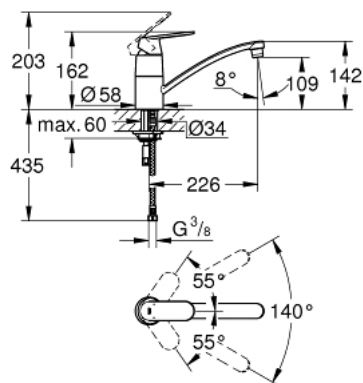

32 842 000 EUROSMART COSMOPOLITAN SINGLE-LEVER SINK MIXER 1/2"

PRODUCT DESCRIPTION

- Tyc: Chrome
- low spout
- single hole installation
- GROHE LongLife finish
- GROHE SilkMove 35 mm ceramic cartridge
- mousseur
- adjustable flow rate limiter
- swivel tubular spout
- swivel area 140°
- flexible connection hoses
- rapid installation system
- maximum flow rate (at 3 bar): 12 l/min

32 842 000 EUROSMART COSMOPOLITAN SINGLE-LEVER SINK MIXER 1/2"

SPARE PARTS

- 1: Lever (Spare part-nr. 46685000)
 - 2: Cap (Spare part-nr. 46601000)
 - 3: Cartridge (Spare part-nr. 46374000)
 - 4: Seal kit (Spare part-nr. 46429K00)
 - 5: Mousseur (Spare part-nr. 13928000)
 - 6: Spout (Spare part-nr. 13205000)
 - 7: Shank mounting kit (Spare part-nr. 46249000)
 - 8: Mounting wrench (Spare part-nr. 19017000)*
- * Optional accessories