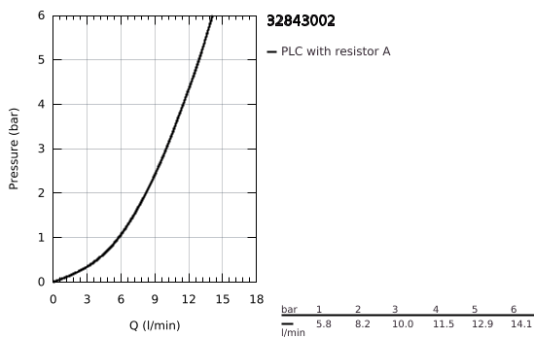

32 843 002 EUROSMART COSMOPOLITAN SINGLE-LEVER SINK MIXER 1/2"

PRODUCT DESCRIPTION

- Colour: chrome
- high spout
- single hole installation
- GROHE LongLife finish
- GROHE SilkMove 35 mm ceramic cartridge
- Protected Water Ways no contact of water with lead or nickel inside the tap
- mousseur
- adjustable flow rate limiter
- swivel tubular spout, swivel area 150°
- flexible connection hoses
- metal fixation set
- maximum flow rate (at 3 bar): 10 l/min

32 843 002 EUROSMART COSMOPOLITAN SINGLE-LEVER SINK MIXER 1/2"

SPARE PARTS

- 1: Lever (Spare part-nr. 46683000)
 - 2: Mousseur (Spare part-nr. 48418000)
 - 3: Cartridge (Spare part-nr. 46374000)
 - 4: Mounting set (Spare part-nr. 48477000)
 - 5: Socket spanner (Spare part-nr. 19332000)*
- * Optional accessories