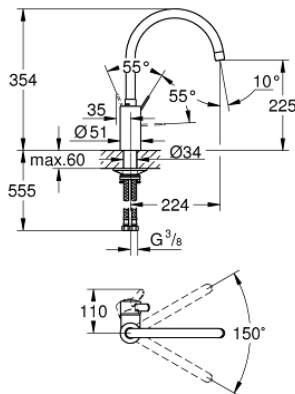

32 843 002 EUROSMART COSMOPOLITAN SINGLE-LEVER SINK MIXER 1/2"

PRODUCT DESCRIPTION

- Colour: chrome
- high spout
- single hole installation
- GROHE LongLife finish
- GROHE SilkMove 35 mm ceramic cartridge
- Protected Water Ways no contact of water with lead or nickel inside the tap
- mousseur
- adjustable flow rate limiter
- swivel tubular spout, swivel area 150°
- flexible connection hoses
- metal fixation set
- maximum flow rate (at 3 bar): 10 l/min

32 843 002 EUROSMART COSMOPOLITAN SINGLE-LEVER SINK MIXER 1/2"

SPARE PARTS

- 1: Lever (Spare part-nr. 46683000)
 - 2: Mousseur (Spare part-nr. 48418000)
 - 3: Cartridge (Spare part-nr. 46374000)
 - 4: Mounting set (Spare part-nr. 48477000)
 - 5: Socket spanner (Spare part-nr. 19332000)*
- * Optional accessories