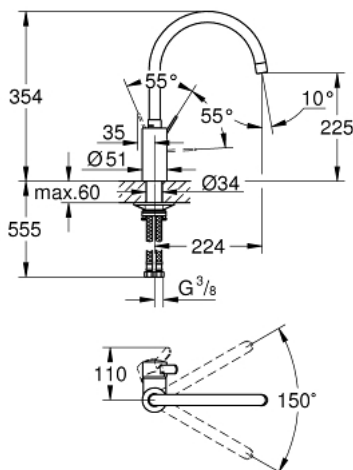

32 843 002 EUROSMART COSMOPOLITAN SINGLE-LEVER SINK MIXER 1/2"

PRODUCT DESCRIPTION

- Tyc: Chrome
- high spout
- single hole installation
- GROHE LongLife finish
- GROHE SilkMove 35 mm ceramic cartridge
- Protected Water Ways no contact of water with lead or nickel inside the tap
- mousseur
- adjustable flow rate limiter
- swivel tubular spout, swivel area 150°
- flexible connection hoses
- metal fixation set
- maximum flow rate (at 3 bar): 10 l/min

32 843 002 EUROSMART COSMOPOLITAN SINGLE-LEVER SINK MIXER 1/2"

SPARE PARTS

- 1: Lever (Spare part-nr. 46683000)
 - 2: Mousseur (Spare part-nr. 48418000)
 - 3: Cartridge (Spare part-nr. 46374000)
 - 4: Mounting set (Spare part-nr. 48477000)
 - 5: Socket spanner (Spare part-nr. 19332000)*
- * Optional accessories