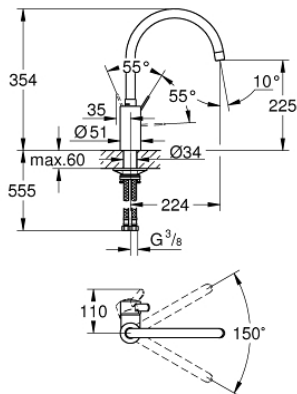

## 32 843 20E EUROSMART COSMOPOLITAN SINGLE-LEVER SINK MIXER 1/2"

### PRODUCT DESCRIPTION

- Colour: chrome
- high spout
- single hole installation
- GROHE LongLife finish
- GROHE SilkMove 35 mm ceramic cartridge
- Protected Water Ways no contact of water with lead or nickel inside the tap
- GROHE EcoJoy - less water, perfect flow
- mousseur
- adjustable flow rate limiter
- swivel tubular spout, swivel area 150°
- flexible connection hoses
- metal fixation set
- maximum flow rate (at 3 bar): 5 l/min

### SPARE PARTS

- 1: Lever (Spare part-nr. 46683000)
  - 2: Mousseur (Spare part-nr. 48419000)
  - 3: Cartridge (Spare part-nr. 46374000)
  - 4: Mounting set (Spare part-nr. 48477000)
  - 5: Socket spanner (Spare part-nr. 19332000)\*
- \* Optional accessories