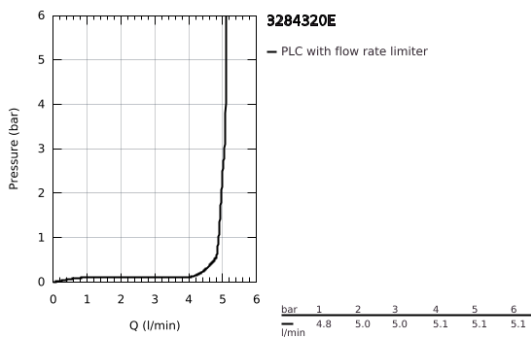

## 32 843 20E EUROSMART COSMOPOLITAN SINGLE-LEVER SINK MIXER 1/2"

### PRODUCT DESCRIPTION

- Colour: chrome
- high spout
- single hole installation
- GROHE LongLife finish
- GROHE SilkMove 35 mm ceramic cartridge
- Protected Water Ways no contact of water with lead or nickel inside the tap
- GROHE EcoJoy - less water, perfect flow
- mousseur
- adjustable flow rate limiter
- swivel tubular spout, swivel area 150°
- flexible connection hoses
- metal fixation set
- maximum flow rate (at 3 bar): 5 l/min