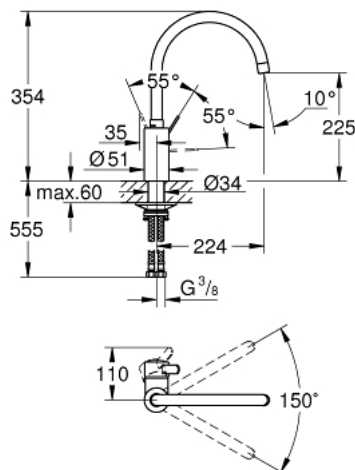

32 843 20E EUROSMART COSMOPOLITAN SINGLE-LEVER SINK MIXER 1/2"

PRODUCT DESCRIPTION

- Tyc: Chrome
- high spout
- single hole installation
- GROHE LongLife finish
- GROHE SilkMove 35 mm ceramic cartridge
- Protected Water Ways no contact of water with lead or nickel inside the tap
- GROHE EcoJoy - Less water, perfect flow
- mousseur
- adjustable flow rate limiter
- swivel tubular spout, swivel area 150°
- flexible connection hoses
- metal fixation set
- maximum flow rate (at 3 bar): 5 l/min

32 843 20E EUROSMART COSMOPOLITAN SINGLE-LEVER SINK MIXER 1/2"

SPARE PARTS

- 1: Lever (Spare part-nr. 46683000)
 - 2: Mousseur (Spare part-nr. 48419000)
 - 3: Cartridge (Spare part-nr. 46374000)
 - 4: Mounting set (Spare part-nr. 48477000)
 - 5: Socket spanner (Spare part-nr. 19332000)*
- * Optional accessories