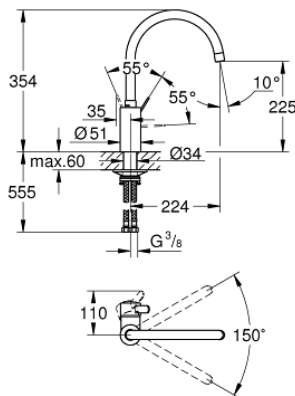

32 843 DC2 EUROSART COSMOPOLITAN SINGLE-LEVER SINK MIXER 1/2"

PRODUCT DESCRIPTION

- Colour: supersteel
- high spout
- single hole installation
- GROHE LongLife finish
- GROHE SilkMove 35 mm ceramic cartridge
- Protected Water Ways no contact of water with lead or nickel inside the tap
- mousseur
- adjustable flow rate limiter
- swivel tubular spout, swivel area 150°
- flexible connection hoses
- metal fixation set
- maximum flow rate (at 3 bar): 10 l/min

32 843 DC2 EUROSART COSMOPOLITAN SINGLE-LEVER SINK MIXER 1/2"

SPARE PARTS

- 1: Lever (Spare part-nr. 46683DC0)
 - 2: Mousseur (Spare part-nr. 48418DC0)
 - 3: Cartridge (Spare part-nr. 46374000)
 - 4: Mounting set (Spare part-nr. 48477000)
 - 5: Socket spanner (Spare part-nr. 19332000)*
- * Optional accessories