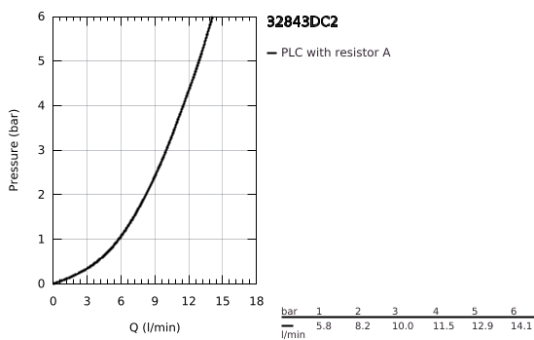

32 843 DC2 EUROSART COSMOPOLITAN SINGLE-LEVER SINK MIXER 1/2"

PRODUCT DESCRIPTION

- Colour: supersteel
- high spout
- single hole installation
- GROHE LongLife finish
- GROHE SilkMove 35 mm ceramic cartridge
- Protected Water Ways no contact of water with lead or nickel inside the tap
- mousseur
- adjustable flow rate limiter
- swivel tubular spout, swivel area 150°
- flexible connection hoses
- metal fixation set
- maximum flow rate (at 3 bar): 10 l/min

32 843 DC2 EUROSART COSMOPOLITAN SINGLE-LEVER SINK MIXER 1/2"

SPARE PARTS

- 1: Lever (Spare part-nr. 46683DC0)
 - 2: Mousseur (Spare part-nr. 48418DC0)
 - 3: Cartridge (Spare part-nr. 46374000)
 - 4: Mounting set (Spare part-nr. 48477000)
 - 5: Socket spanner (Spare part-nr. 19332000)*
- * Optional accessories