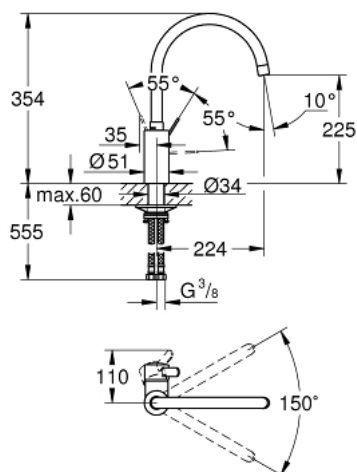

32 843 DC2 EUROSMART COSMOPOLITAN SINGLE-LEVER SINK MIXER 1/2"

PRODUCT DESCRIPTION

- Tyc: supersteel
- high spout
- single hole installation
- GROHE LongLife finish
- GROHE SilkMove 35 mm ceramic cartridge
- Protected Water Ways no contact of water with lead or nickel inside the tap
- mousseur
- adjustable flow rate limiter
- swivel tubular spout, swivel area 150°
- flexible connection hoses
- metal fixation set
- maximum flow rate (at 3 bar): 10 l/min

32 843 DC2 EUROSMART COSMOPOLITAN SINGLE-LEVER SINK MIXER 1/2"

SPARE PARTS

- 1: Lever (Spare part-nr. 46683DC0)
 - 2: Mousseur (Spare part-nr. 48418DC0)
 - 3: Cartridge (Spare part-nr. 46374000)
 - 4: Mounting set (Spare part-nr. 48477000)
 - 5: Socket spanner (Spare part-nr. 19332000)*
- * Optional accessories