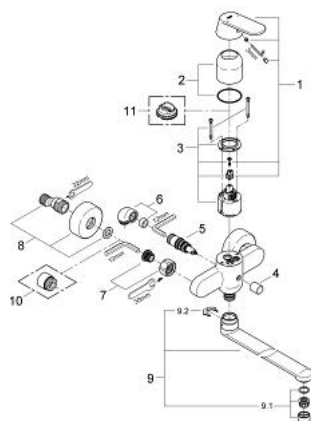

32 847 000 **EUROSMART COSMOPOLITAN SOLID BASIN MIXER 1/2"**

**PRODUCT DESCRIPTION**

- Colour: chrome
- wall mounted
- metal lever
- GROHE SilkMove 46 mm ceramic cartridge
- GROHE LongLife finish
- adjustable flow rate limiter
- adjustable minimum flow rate 2.5 l/min
- automatic diverter: bath/shower
- swivel tubular spout
- projection 400 mm
- S-unions

### SPARE PARTS

- 1: Lever (Spare part-nr. 46682000)
  - 2: Cap (Spare part-nr. 46243000)
  - 3: Cartridge (Spare part-nr. 46048000)
  - 4: Diverter knob (Spare part-nr. 64309000)
  - 5: Diverter (Spare part-nr. 65655000)
  - 6: Wall union (Spare part-nr. 48012000)
  - 7: Screw connection 1/2" (Spare part-nr. 45044000)
  - 8: S-union (Spare part-nr. 12662000)
  - 9: Spout (Spare part-nr. 13241000)
  - 9.1: Mousseur (Spare part-nr. 13928000)
  - 9.2: Safety ring (Spare part-nr. 6432300M)
  - 10: Extension 3/4", 20 mm (Spare part-nr. 0713000M)\*
  - 11: Temperature limiter (Spare part-nr. 46308000)\*
- \* Optional accessories