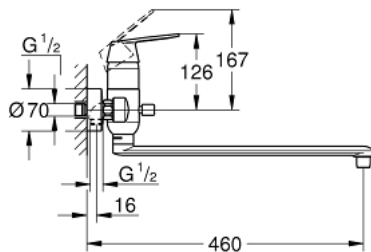

32 847 000 **EUROSMART COSMOPOLITAN SOLID BASIN MIXER 1/2"**

**PRODUCT DESCRIPTION**

- Colour: chrome
- wall mounted
- metal lever
- GROHE SilkMove 46 mm ceramic cartridge
- GROHE LongLife finish
- adjustable flow rate limiter
- adjustable minimum flow rate 2.5 l/min
- automatic diverter: bath/shower
- swivel tubular spout
- projection 400 mm
- S-unions

## 32 847 000 EUROSMART COSMOPOLITAN SOLID BASIN MIXER 1/2"

### SPARE PARTS

- 1: Lever (Spare part-nr. 46682000)
  - 2: Cap (Spare part-nr. 46243000)
  - 3: Cartridge (Spare part-nr. 46048000)
  - 4: Diverter knob (Spare part-nr. 64309000)
  - 5: Diverter (Spare part-nr. 65655000)
  - 6: Wall union (Spare part-nr. 48012000)
  - 7: Screw connection 1/2" (Spare part-nr. 45044000)
  - 8: S-union (Spare part-nr. 12662000)
  - 9: Spout (Spare part-nr. 13241000)
  - 9.1: Mousseur (Spare part-nr. 13928000)
  - 9.2: Safety ring (Spare part-nr. 6432300M)
  - 10: Extension 3/4", 20 mm (Spare part-nr. 0713000M)\*
  - 11: Temperature limiter (Spare part-nr. 46308000)\*
- \* Optional accessories