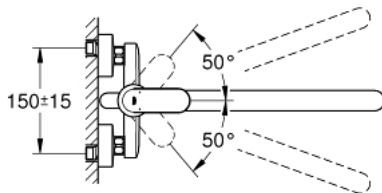

32 847 000 **EUROSMART COSMOPOLITAN SOLID BASIN MIXER 1/2"**

**PRODUCT DESCRIPTION**

- Colour: chrome
- wall mounted
- metal lever
- GROHE SilkMove 46 mm ceramic cartridge
- GROHE LongLife finish
- adjustable flow rate limiter
- adjustable minimum flow rate 2.5 l/min
- automatic diverter: bath/shower
- swivel tubular spout
- projection 400 mm
- S-unions

### SPARE PARTS

- 1: Lever (Spare part-nr. 46682000)
  - 2: Cap (Spare part-nr. 46243000)
  - 3: Cartridge (Spare part-nr. 46048000)
  - 4: Diverter knob (Spare part-nr. 64309000)
  - 5: Diverter (Spare part-nr. 65655000)
  - 6: Wall union (Spare part-nr. 48012000)
  - 7: Screw connection 1/2" (Spare part-nr. 45044000)
  - 8: S-union (Spare part-nr. 12662000)
  - 9: Spout (Spare part-nr. 13241000)
  - 9.1: Mousseur (Spare part-nr. 13928000)
  - 9.2: Safety ring (Spare part-nr. 6432300M)
  - 10: Extension 3/4", 20 mm (Spare part-nr. 0713000M)\*
  - 11: Temperature limiter (Spare part-nr. 46308000)\*
- \* Optional accessories