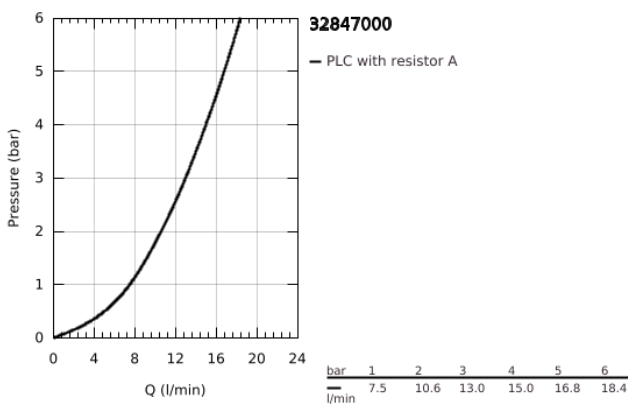

32 847 000 **EUROSMART COSMOPOLITAN SOLID BASIN MIXER 1/2"**

**PRODUCT DESCRIPTION**

- Colour: chrome
- wall mounted
- metal lever
- GROHE SilkMove 46 mm ceramic cartridge
- GROHE LongLife finish
- adjustable flow rate limiter
- adjustable minimum flow rate 2.5 l/min
- automatic diverter: bath/shower
- swivel tubular spout
- projection 400 mm
- S-unions

## 32 847 000 EUROSMART COSMOPOLITAN SOLID BASIN MIXER 1/2"